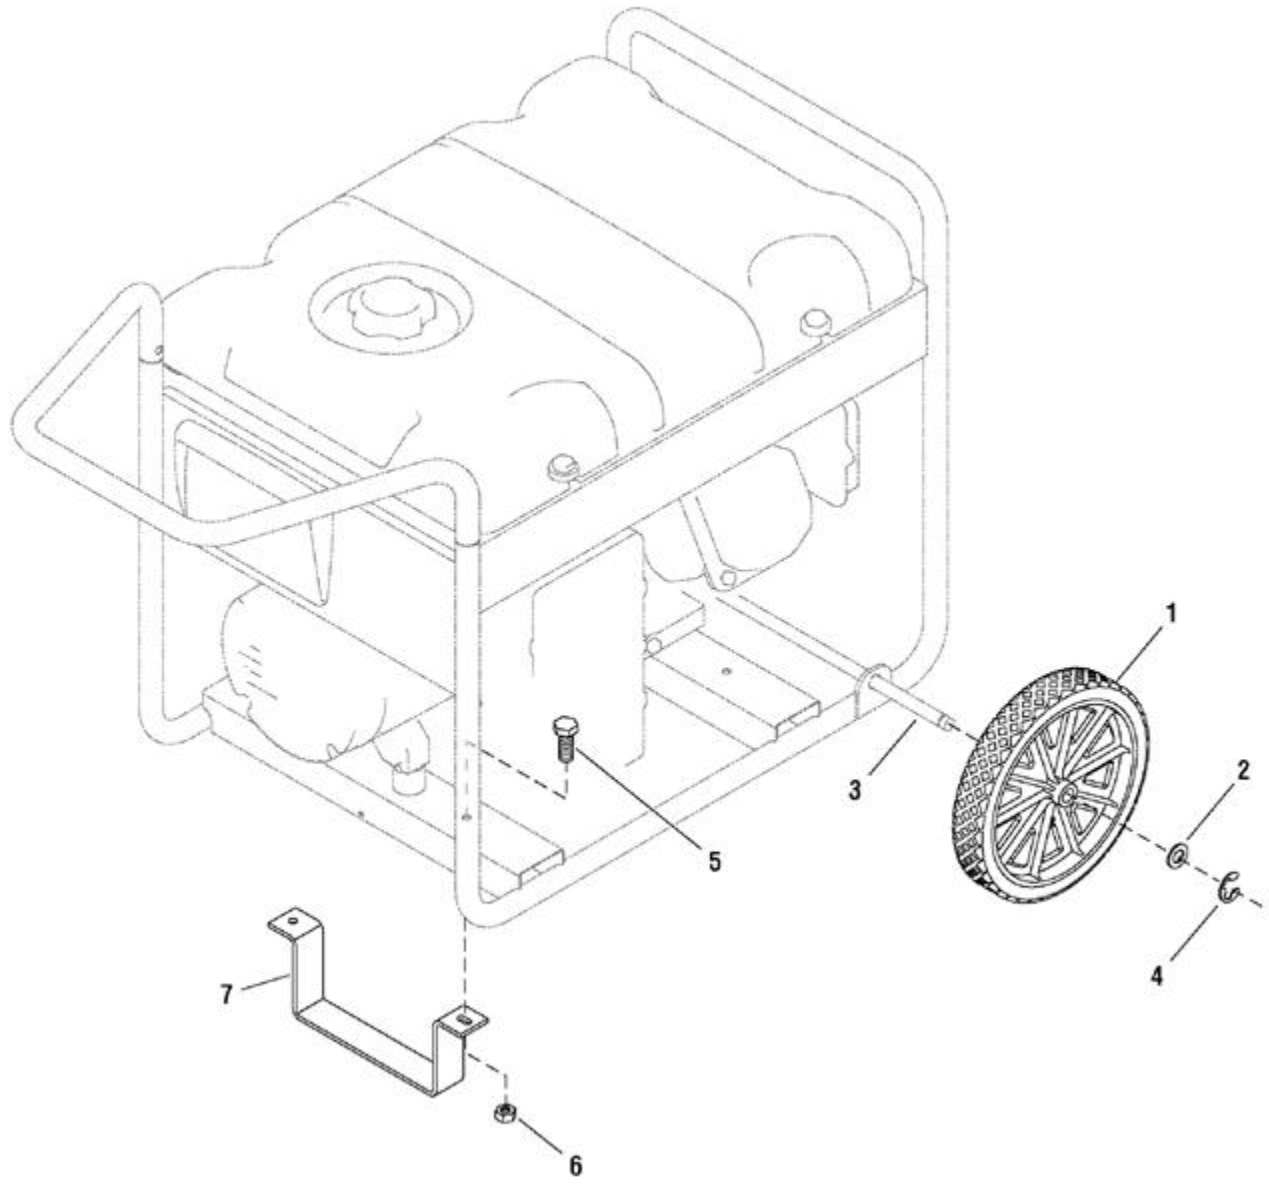

Ref #	Part #	Description	Qty	Context Note	Foot Note
1	209599GS	ADAPTER, Alternator			
2	190032GS	ROTOR		(Includes Ref. No. 8)	
3	206562GS	STATOR			
4	186060GS	RBC (with O-Ring (p/n 189197)			
5	86308CGS	SCREW			
6	91825GS	ASSY-BRUSH			
7	66849GS	TAPTITE			
8	65791GS	BEARING			
9	81917GS	PIN			

Ref #	Part #	Description	Qty	Context Note	Foot Note
1	201571GS	PANEL, Control			
2	197472GS	COVER, Outlet			
3	201572GS	BOX, Control Panel			
4	197731GS	OUTLET, 120V 20A			
5	189164GS	PALNUT, 3/16			
6	202951GS	LAMP, LED			
7	-----	* SCREW, Tapping, 3 x 6			* Items without part numbers are common fasteners and are available at your local hardware store.
8	209676GS	BREAKER, Circuit, 23A			
--	191481GS	BOOT		(Not Illustrated)	
9	43437GS	OUTLET, 120/240V TL30A			
10	201678GS	CONNECTOR, 6 Pin			
11	-----	* SCREW, Phillips Head, M3-0.5 x 12			* Items without part numbers are common fasteners and are available at your local hardware store.

Ref #	Part #	Description	Qty	Context Note	Foot Note
27	207525GS	PIN			
28	316173GS	CLAMP			
29	48031CGS	CLAMP			
30	315826GS	HOSE, Vapor		(Cut to Fit)	
31	196830GS	DECAL			
32	691010	CLAMP			
33	310763GS	PANEL, Control			
34	195422GS	COVER, Rear Bearing			
35	791745	HOSE, Fuel		(Cut to Fit)	
36	192376GS	SCREW			
37	56893GS	CRIMPTITE			
38	B2153GS	SCREW			
39	208183GS	HEAT SHEILD			
40	199256GS	BOLT			
41	192980GS	KIT, Fuel Valve			
42	189164GS	PALNUT, 3/16			
43	197798GS	DECAL			
44	317486GS	TANK, Fuel			
45	314951GS	CAP, Fuel Gauge			
46	202997GS	DECAL			
47	312728GS	DECAL			
48	14353621GS	WIRE			
49	194799GS	DECAL			
50	312727GS	DECAL			
51	315831GS	CLAMP			
99	189759GS	KIT, Fuel Valve Repair			
900	-----	** ENGINE			** Contact engine manufacturer for parts and service.
--	206775GS	CORDSET		(Not Illustrated)	
--	189208GS	STABILIZER, Fuel		(Not Illustrated)	