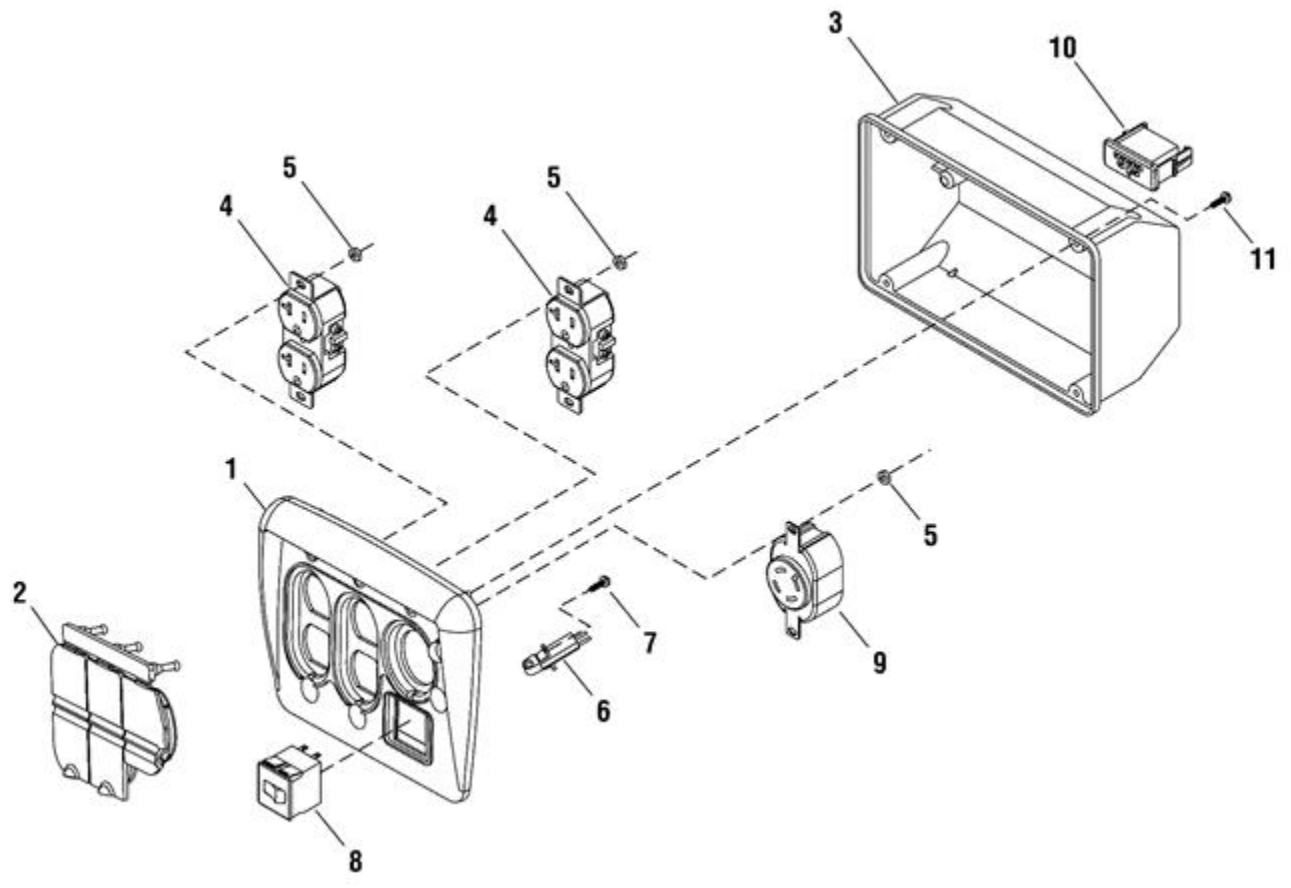

Ref #	Part #	Description	Qty	Context Note	Foot Note
1	209599GS	ADAPTER, Alternator			
2	190032GS	ROTOR		(Includes Ref. No. 8)	
3	206562GS	STATOR			
4	186060GS	RBC (with O-Ring (p/n 189197)			
5	86308CGS	SCREW			
6	91825GS	ASSY-BRUSH			
7	66849GS	TAPTITE			
8	65791GS	BEARING			
9	81917GS	PIN			

Ref #	Part #	Description	Qty	Context Note	Foot Note
1	201571GS	PANEL, Control			
2	197472GS	COVER, Outlet			
3	201572GS	BOX, Control Panel			
4	197731GS	OUTLET, 120V 20A			
5	189164GS	PALNUT, 3/16			
6	202951GS	LAMP, LED			
7	-----	* SCREW, Tapping, 3 x 6			* Items without part numbers are common fasteners and are available at your local hardware store.
8	209676GS	BREAKER, Circuit, 23A			
--	191481GS	BOOT		(Not Illustrated)	
9	43437GS	OUTLET, 120/240V TL30A			
10	201678GS	CONNECTOR, 6 Pin			
11	-----	* SCREW, Phillips Head, M3-0.5 x 12			* Items without part numbers are common fasteners and are available at your local hardware store.

Ref #	Part #	Description	Qty	Context Note	Foot Note
27	207525GS	PIN			
28	316173GS	CLAMP			
29	48031CGS	CLAMP			
30	315826GS	HOSE, Vapor		(Cut to Fit)	
31	196830GS	DECAL			
32	691010	CLAMP			
33	310763GS	PANEL, Control			
34	195422GS	COVER, Rear Bearing			
35	791745	HOSE, Fuel		(Cut to Fit)	
36	192376GS	SCREW			
37	56893GS	CRIMPTITE			
38	B2153GS	SCREW			
39	208183GS	HEAT SHEILD			
40	199256GS	BOLT			
41	192980GS	KIT, Fuel Valve			
42	189164GS	PALNUT, 3/16			
43	197798GS	DECAL			
44	317486GS	TANK, Fuel			
45	314951GS	CAP, Fuel Gauge			
46	202997GS	DECAL			
47	312728GS	DECAL			
48	14353621GS	WIRE			
49	194799GS	DECAL			
50	312727GS	DECAL			
51	315831GS	CLAMP			
99	189759GS	KIT, Fuel Valve Repair			
900	-----	** ENGINE			** Contact engine manufacturer for parts and service.
--	206775GS	CORDSET		(Not Illustrated)	
--	189208GS	STABILIZER, Fuel		(Not Illustrated)	