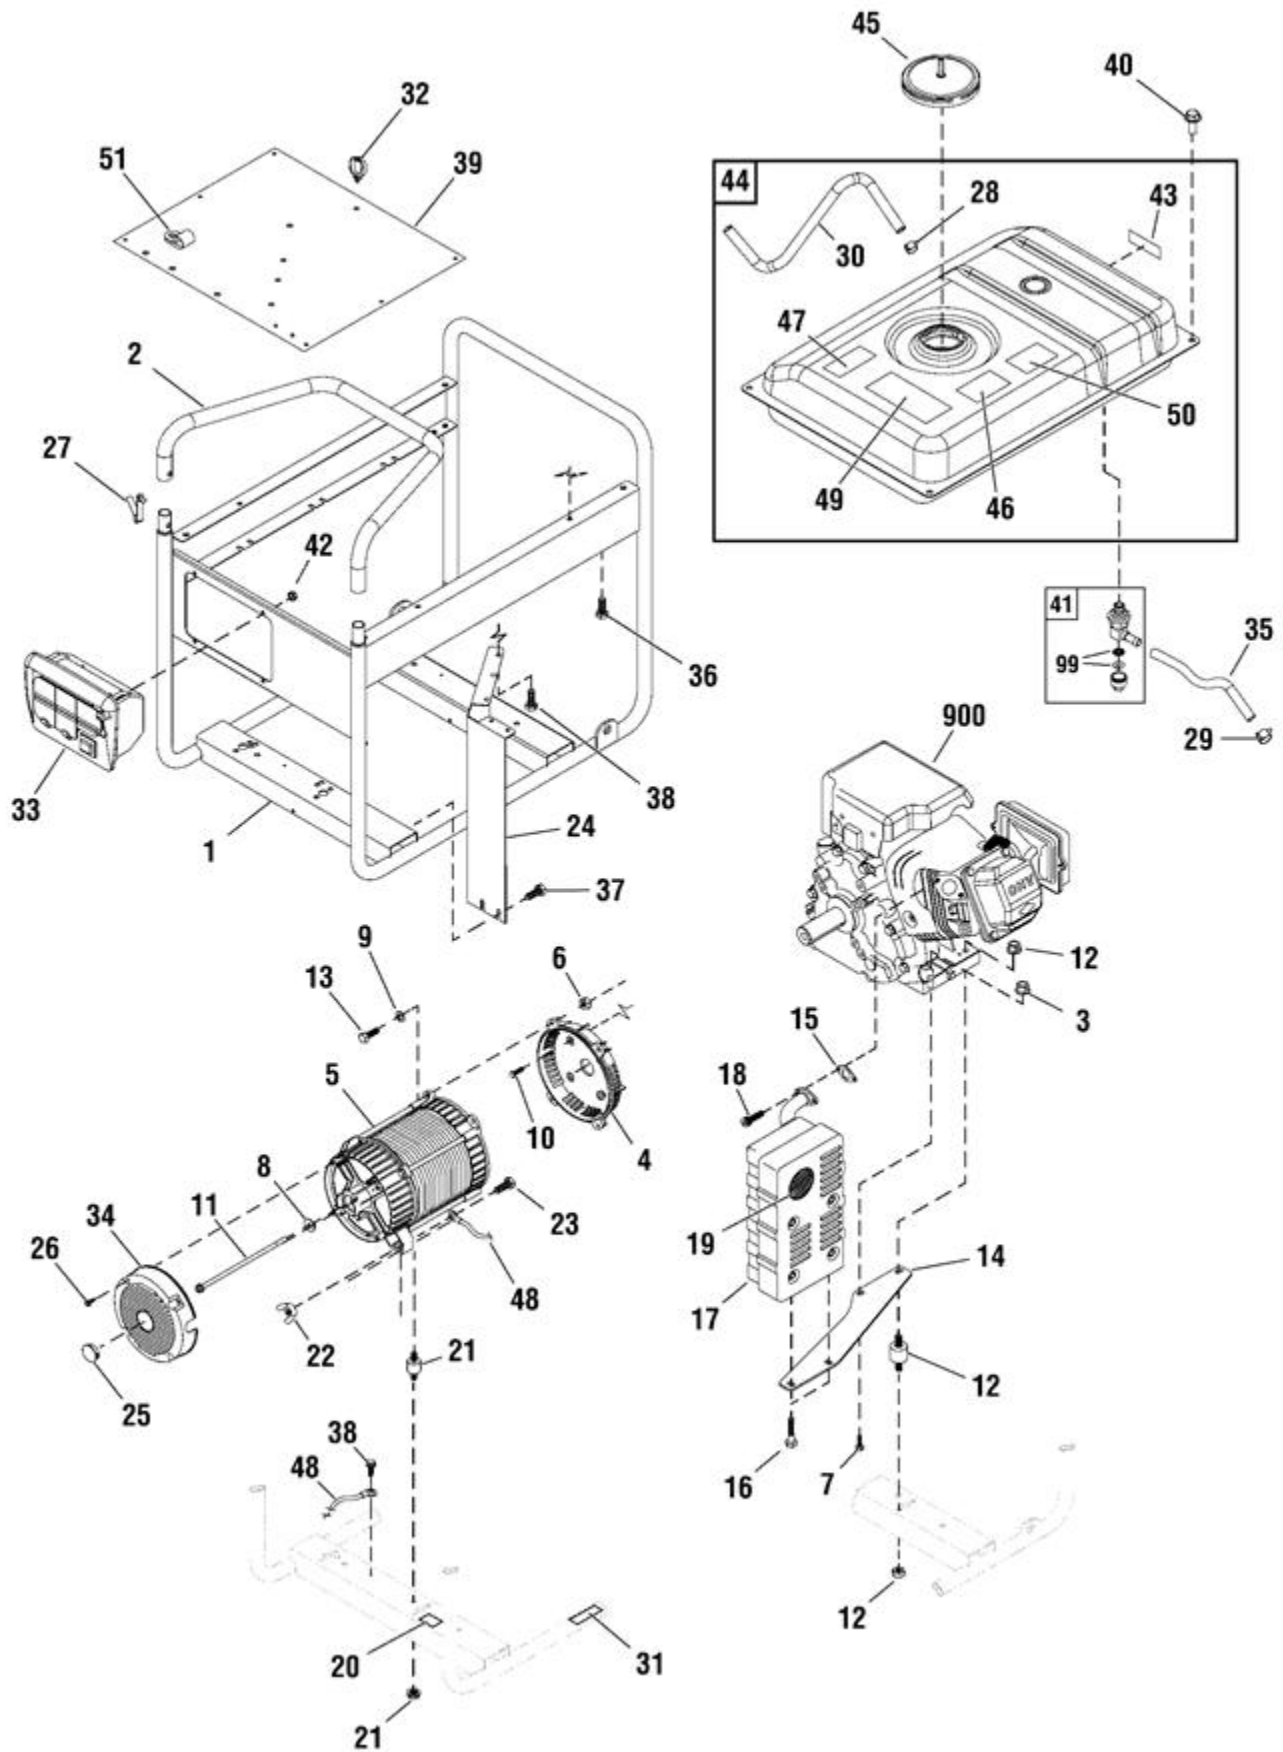

Ref #	Part #	Description	Qty	Context Note	Foot Note
1	209599GS	ADAPTER, Alternator			
2	190032GS	ROTOR		(Includes Ref. No. 8)	
3	206562GS	STATOR			
4	186060GS	RBC (with O-Ring (p/n 189197)			
5	86308CGS	SCREW			
6	91825GS	ASSY-BRUSH			
7	66849GS	TAPTITE			
8	65791GS	BEARING			
9	81917GS	PIN			

Ref #	Part #	Description	Qty	Context Note	Foot Note
1	201571GS	PANEL, Control			
2	197472GS	COVER, Outlet			
3	201572GS	BOX, Control Panel			
4	197731GS	OUTLET, 120V 20A			
5	189164GS	PALNUT, 3/16			
6	202951GS	LAMP, LED			
7	-----	* SCREW, Tapping, 3 x 6			* Items without part numbers are common fasteners and are available at your local hardware store.
8	209676GS	BREAKER, Circuit, 23A			
--	191481GS	BOOT		(Not Illustrated)	
9	43437GS	OUTLET, 120/240V TL30A			
10	201678GS	CONNECTOR, 6 Pin			
11	-----	* SCREW, Phillips Head, M3-0.5 x 12			* Items without part numbers are common fasteners and are available at your local hardware store.

Ref #	Part #	Description	Qty	Context Note	Foot Note
27	207525GS	PIN			
28	316173GS	CLAMP			
29	48031CGS	CLAMP			
30	315826GS	HOSE, Vapor		(Cut to Fit)	
31	196830GS	DECAL			
32	691010	CLAMP			
33	310763GS	PANEL, Control			
34	195422GS	COVER, Rear Bearing			
35	791745	HOSE, Fuel		(Cut to Fit)	
36	192376GS	SCREW			
37	56893GS	CRIMPTITE			
38	B2153GS	SCREW			
39	208183GS	HEAT SHEILD			
40	199256GS	BOLT			
41	192980GS	KIT, Fuel Valve			
42	189164GS	PALNUT, 3/16			
43	197798GS	DECAL			
44	317486GS	TANK, Fuel			
45	314951GS	CAP, Fuel Gauge			
46	202997GS	DECAL			
47	312728GS	DECAL			
48	14353621GS	WIRE			
49	194799GS	DECAL			
50	312727GS	DECAL			
51	315831GS	CLAMP			
99	189759GS	KIT, Fuel Valve Repair			
900	-----	** ENGINE			** Contact engine manufacturer for parts and service.
--	206775GS	CORDSET		(Not Illustrated)	
--	189208GS	STABILIZER, Fuel		(Not Illustrated)	