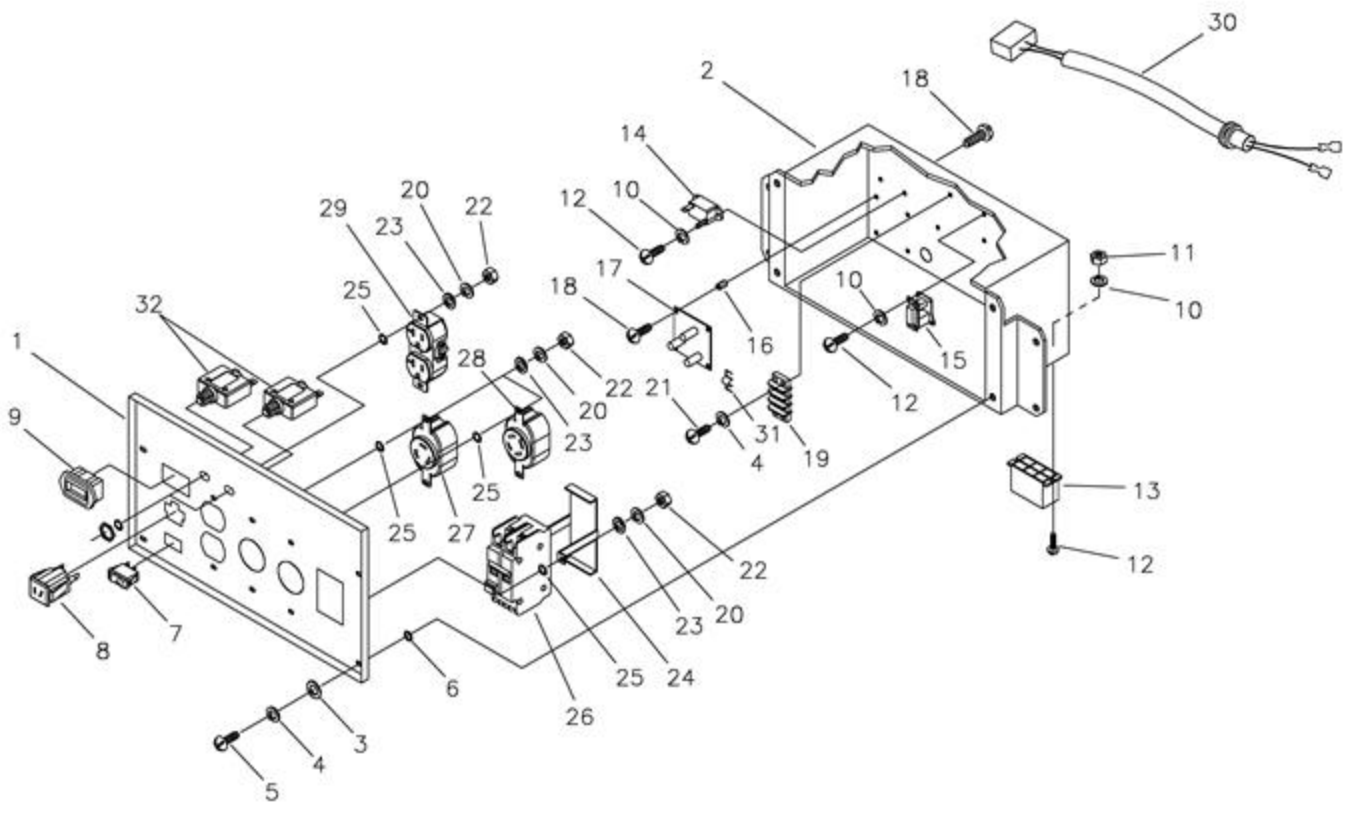

Ref #	Part #	Description	Qty	Context Note	Foot Note
1	186059GS	Adapter, Mounting, Alternator			
2	192919GS	Rotor			
3	192920AGS	Stator			
4	193336GS	RBC		With O-Ring, p/n 189197GS	
5	86308HGS	HHCS, M6 - 1.0 x 140 SEMS			
6	66386GS	Assembly, Holder, Brush			
7	66849GS	Taptite, M5 - 0.8 x 16			
8	22694GS	Receptacle, 6 Pin			
9	81917GS	Pin, Roll, 4mm x 10			
10	193428AGS	Wire-A, Ground			
11	65791GS	Bearing			
13	192403xGS	Wire, Ground			
14	189769GS	Regulator, Voltage, Avr			
15	65795GS	Rectifier			
16	66849AGS	Taptite, M5 - 0.8 x 20			

Ref #	Part #	Description	Qty	Context Note	Foot Note
1	B192833GS	Panel, Control			
2	B192836GS	Box, Control Panel			
3		Washer, Flat, #10 - M5		(Purchase locally)	
4		Lockwasher, M5		(Purchase locally)	
5		PPHMS, M5 - 0.8 x 12		(Purchase locally)	
6		Washer, M6 - 1/4, Int. Shakeproof		(Purchase locally)	
7	82538GS	Switch, Rocker			
8	90418GS	Outlet, 12VDC, Snap			
9	202602GS	Hour Meter			
10		Lockwasher, M3		(Purchase locally)	
11		Nut, M3 - 0.5		(Purchase locally)	
12		PHMS, M3 - 0.5 x 10		(Purchase locally)	
13	22694GS	Housing, Receptacle			
14	87962GS	Breaker, Circuit, 10A, 12V			
15	84028GS	Transformer, Idle Control			
16	64525GS	Standoff, Hex			
17	193362GS	PCB, Idle Control			
18		PHTS, #6-32 x 3/8		(Purchase locally)	
19	193077GS	Strip, Terminal			
20		Lockwasher, M4		(Purchase locally)	
21		PPHMS, M5 - 0.8 x 20		(Purchase locally)	
22		Nut, M4 - 0.7		(Purchase locally)	
23		Washer, Flat, M4		(Purchase locally)	
24	192931GS	Bracket, GFCI Breaker			
25		Washer, Shakeproof, Int. #8		(Purchase locally)	
26	192828DGS	Breaker, Circuit, GFCI, 30A			
27	68868GS	Outlet, 120V, 30A			
28	43437GS	Outlet, 120/240V, 30A			
29	68759GS	Outlet, 120V, 20A, Duplex			
30	193036GS	Harness, Wire			
31	193095GS	Jumper, Terminal Block			
32	202394GS	Breaker, Circuit, 20A With Hardware			