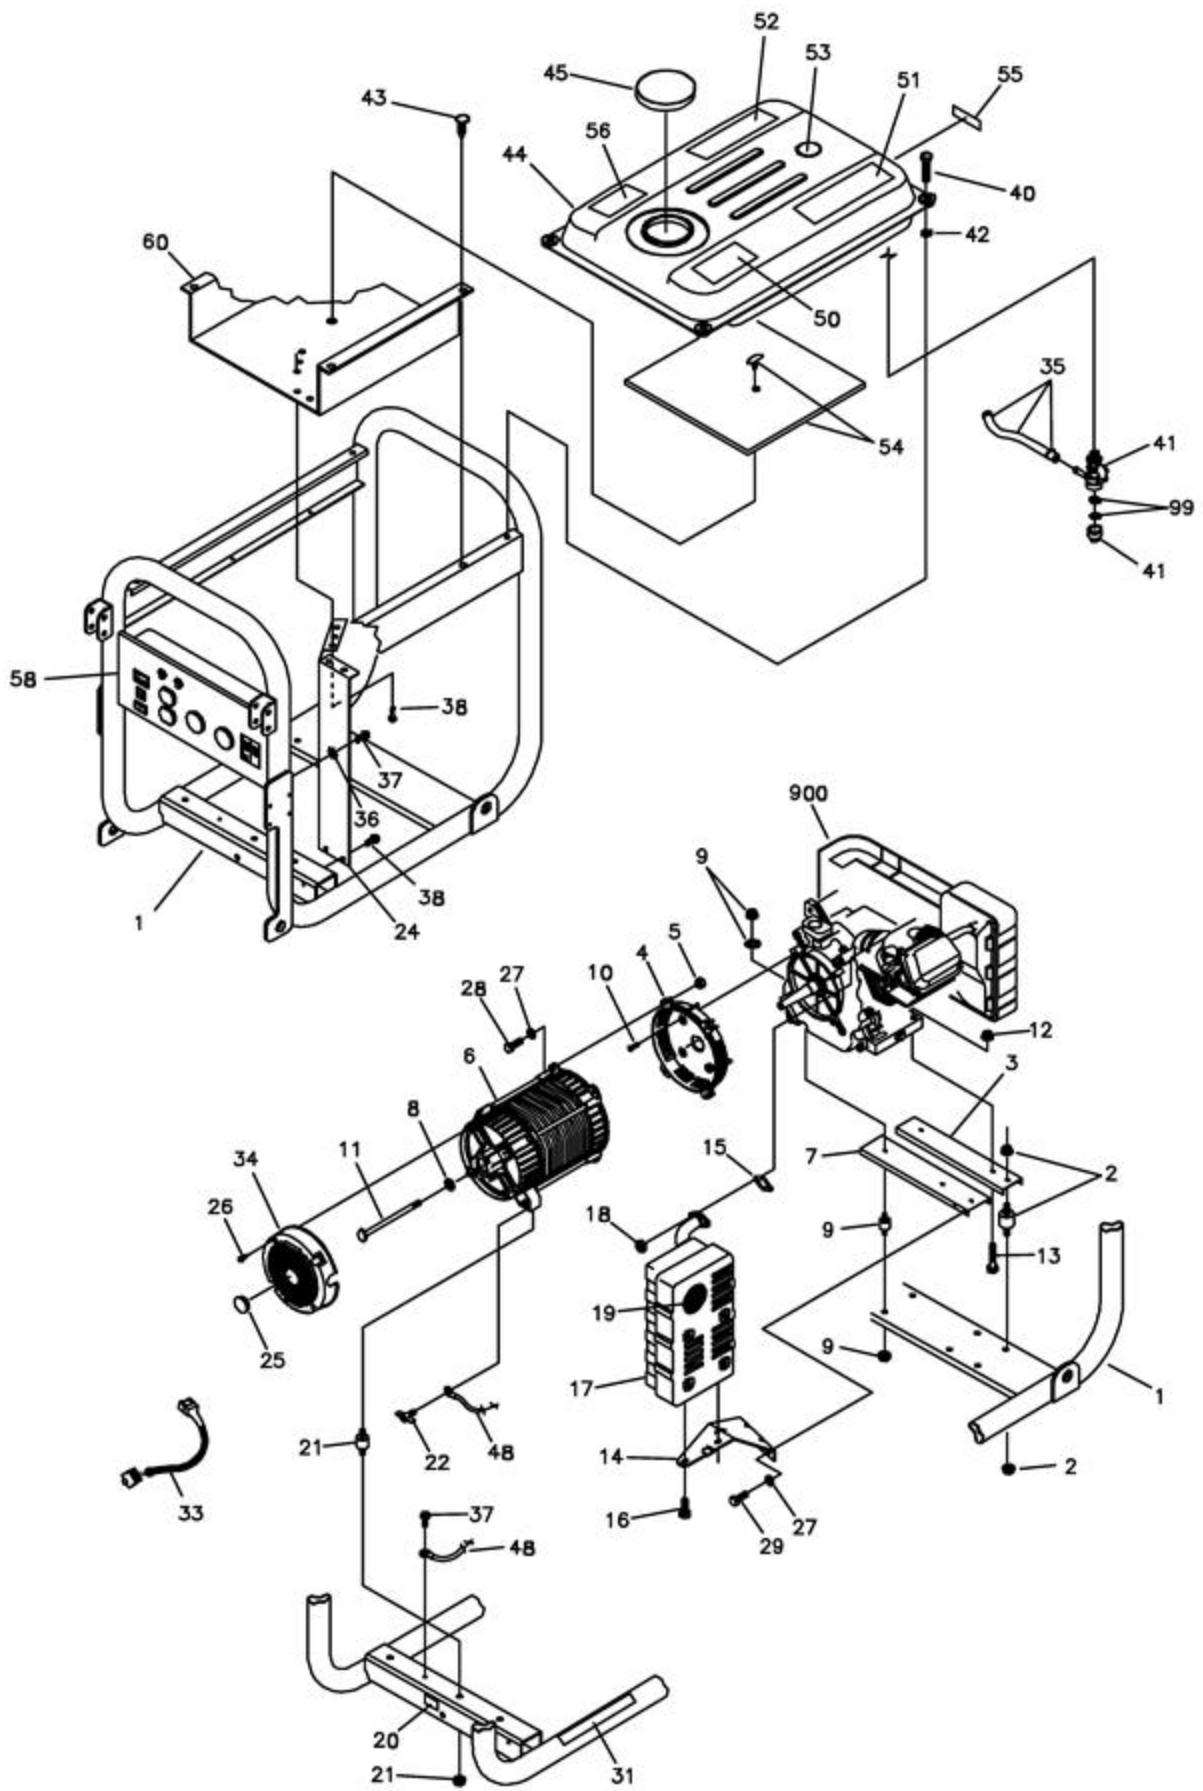

Ref #	Part #	Description	Qty	Context Note	Foot Note
1	186059GS	Adapter, Mounting, Alternator			
2	192919GS	Rotor			
3	192920AGS	Stator			
4	193336GS	RBC		With O-Ring, p/n 189197GS	
5	86308HGS	HHCS, M6 - 1.0 x 140 SEMS			
6	66386GS	Assembly, Holder, Brush			
7	66849GS	Taptite, M5 - 0.8 x 16			
8	22694GS	Receptacle, 6 Pin			
9	81917GS	Pin, Roll, 4mm x 10			
10	193428AGS	Wire-A, Ground			
11	65791GS	Bearing			
13	192403xGS	Wire, Ground			
14	189769GS	Regulator, Voltage, Avr			
15	65795GS	Rectifier			
16	66849AGS	Taptite, M5 - 0.8 x 20			

Ref #	Part #	Description	Qty	Context Note	Foot Note
1	B192833GS	Panel, Control			
2	B192836GS	Box, Control Panel			
3		Washer, Flat, #10 - M5		(Purchase locally)	
4		Lockwasher, M5		(Purchase locally)	
5		PPHMS, M5 - 0.8 x 12		(Purchase locally)	
6		Washer, M6 - 1/4, Int. Shakeproof		(Purchase locally)	
7	82538GS	Switch, Rocker			
8	90418GS	Outlet, 12VDC, Snap			
9	202602GS	Hour Meter			
10		Lockwasher, M3		(Purchase locally)	
11		Nut, M3 - 0.5		(Purchase locally)	
12		PHMS, M3 - 0.5 x 10		(Purchase locally)	
13	22694GS	Housing, Receptacle			
14	87962GS	Breaker, Circuit, 10A, 12V			
15	84028GS	Transformer, Idle Control			
16	64525GS	Standoff, Hex			
17	193362GS	PCB, Idle Control			
18		PHTS, #6-32 x 3/8		(Purchase locally)	
19	193077GS	Strip, Terminal			
20		Lockwasher, M4		(Purchase locally)	
21		PPHMS, M5 - 0.8 x 20		(Purchase locally)	
22		Nut, M4 - 0.7		(Purchase locally)	
23		Washer, Flat, M4		(Purchase locally)	
24	192931GS	Bracket, GFCI Breaker			
25		Washer, Shakeproof, Int. #8		(Purchase locally)	
26	192828DGS	Breaker, Circuit, GFCI, 30A			
27	68868GS	Outlet, 120V, 30A			
28	43437GS	Outlet, 120/240V, 30A			
29	68759GS	Outlet, 120V, 20A, Duplex			
30	193036GS	Harness, Wire			
31	193095GS	Jumper, Terminal Block			
32	202394GS	Breaker, Circuit, 20A With Hardware			