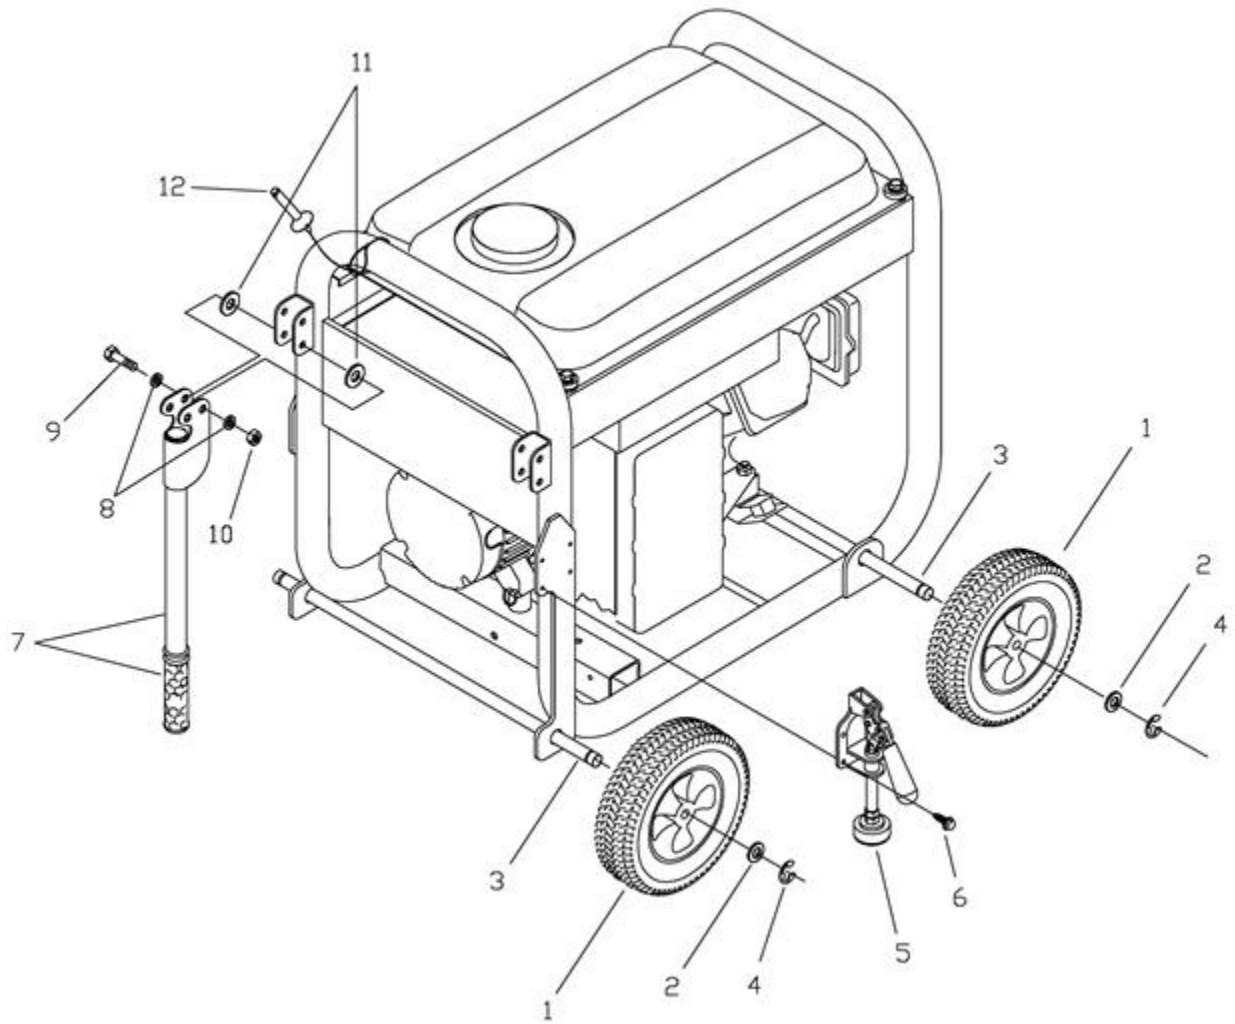

Ref #	Part #	Description	Qty	Context Note	Foot Note
1	203273GS	Wheel			
2		Washer, 5/8"		(Purchase locally)	
3	191267KGS	Axle			
4	191265GS	E-Ring			
5	205135GS	Assy, Brake			
6		Screw, 1/4-20 x 3/8		(Purchase locally)	
7	B193200GS	Assy, Handle w/Grip			
	198669GS	Grip			
8		Washer, Flat, 5/16 - M8		(Purchase locally)	
9		Nut, M8 - 1.25, Nylok		(Purchase locally)	
10		HHCS, M8 - 1.25 x 45		(Purchase locally)	
11		Washer, 1.2 x 0.346 x 0.03, Nylon		(Purchase locally)	
12	B4135GS	Pin, Handle			
	205183GS	Subkit, Hardware		Items Not Illustrated