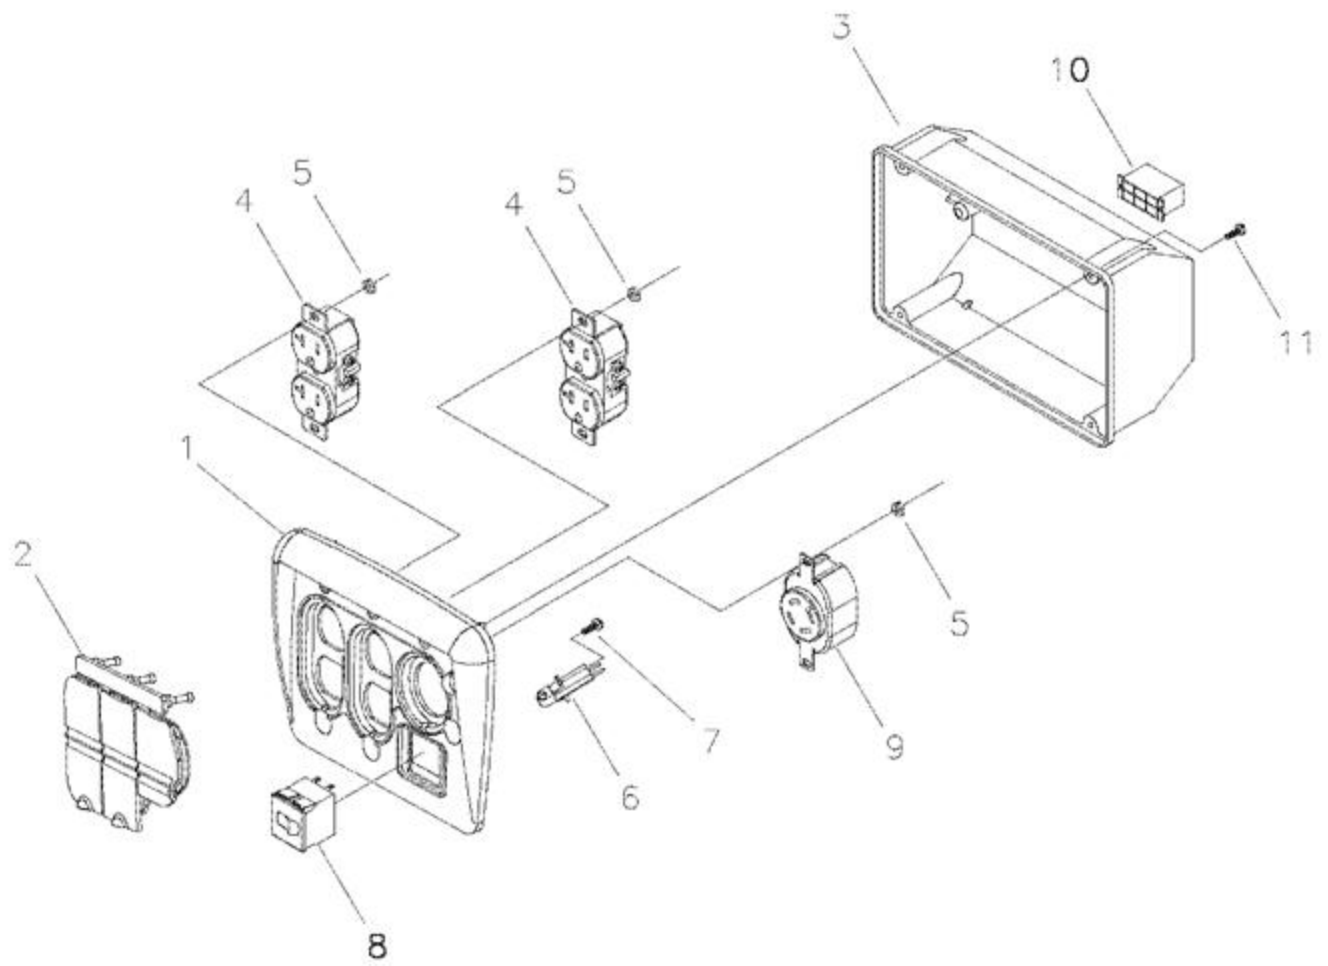

Ref #	Part #	Description	Qty	Context	Note	Foot	Note
1	186059GS	ADAPTER, Mounting, Alternator					
2	204105GS	ASSY., Rotor (Includes Item 8)					
3	203936GS	STATOR					
4	186060GS	RBC, with O-Ring (p/n 189197)					
5	86308CGS	HHCS, M6 - 1.0 x 130 SEMS					
6	91825GS	ASSY, Holder, Rectifier/Brush					
7	66849GS	TAPTITE, M5 - 0.8 x 16					
8	65791GS	BEARING					
9	91551GS	PIN, Groove					

Ref #	Part #	Description	Qty	Context Note	Foot Note
1	201571GS	PANEL, Control			
2	197472GS	COVER, Outlet Flip			
3	201572GS	COVER, Back Panel			
4	197731GS	OUTLET, 120V, 15/20A Dplx			
5	189164GS	NUT, 3/16 Pal			
6	202951GS	MODULE, Led			
7		SCREW, 3 x 6, Tapping		Purchase locally	
8	202030GS	BREAKER, Circuit, 20A			
	191481GS	BOOT, Breaker Circuit (not shown)			
9	43437GS	OUTLET, 120/240V, 30A			
10	201678GS	HOUSING, Rcptcl, 6 Pin			
11		PPPHS, M3 - 0.5 x 12		Purchase locally	

Ref #	Part #	Description	Qty	Context Note	Foot Note
52	189235GS	DECAL, Start Instructions			
53	202997GS	DECAL, CO Warning			
55	197798GS	DECAL, Shut-Off, Fuel			
58	204073GS	ASSY, Control Panel			
59		NUT, Palnut, 3/16"		Purchase locally	
900		ENGINE		Contact Engine Manufacturer	
	204158GS	MANUAL, Operator`s		Not Illustrated	
	BB3061GS	BOTTLE, Oil		Not Illustrated	
	202180GS	DECAL, Family, CA EVP		Not Illustrated	
	203525GS	KIT, Decals		Not Illustrated	