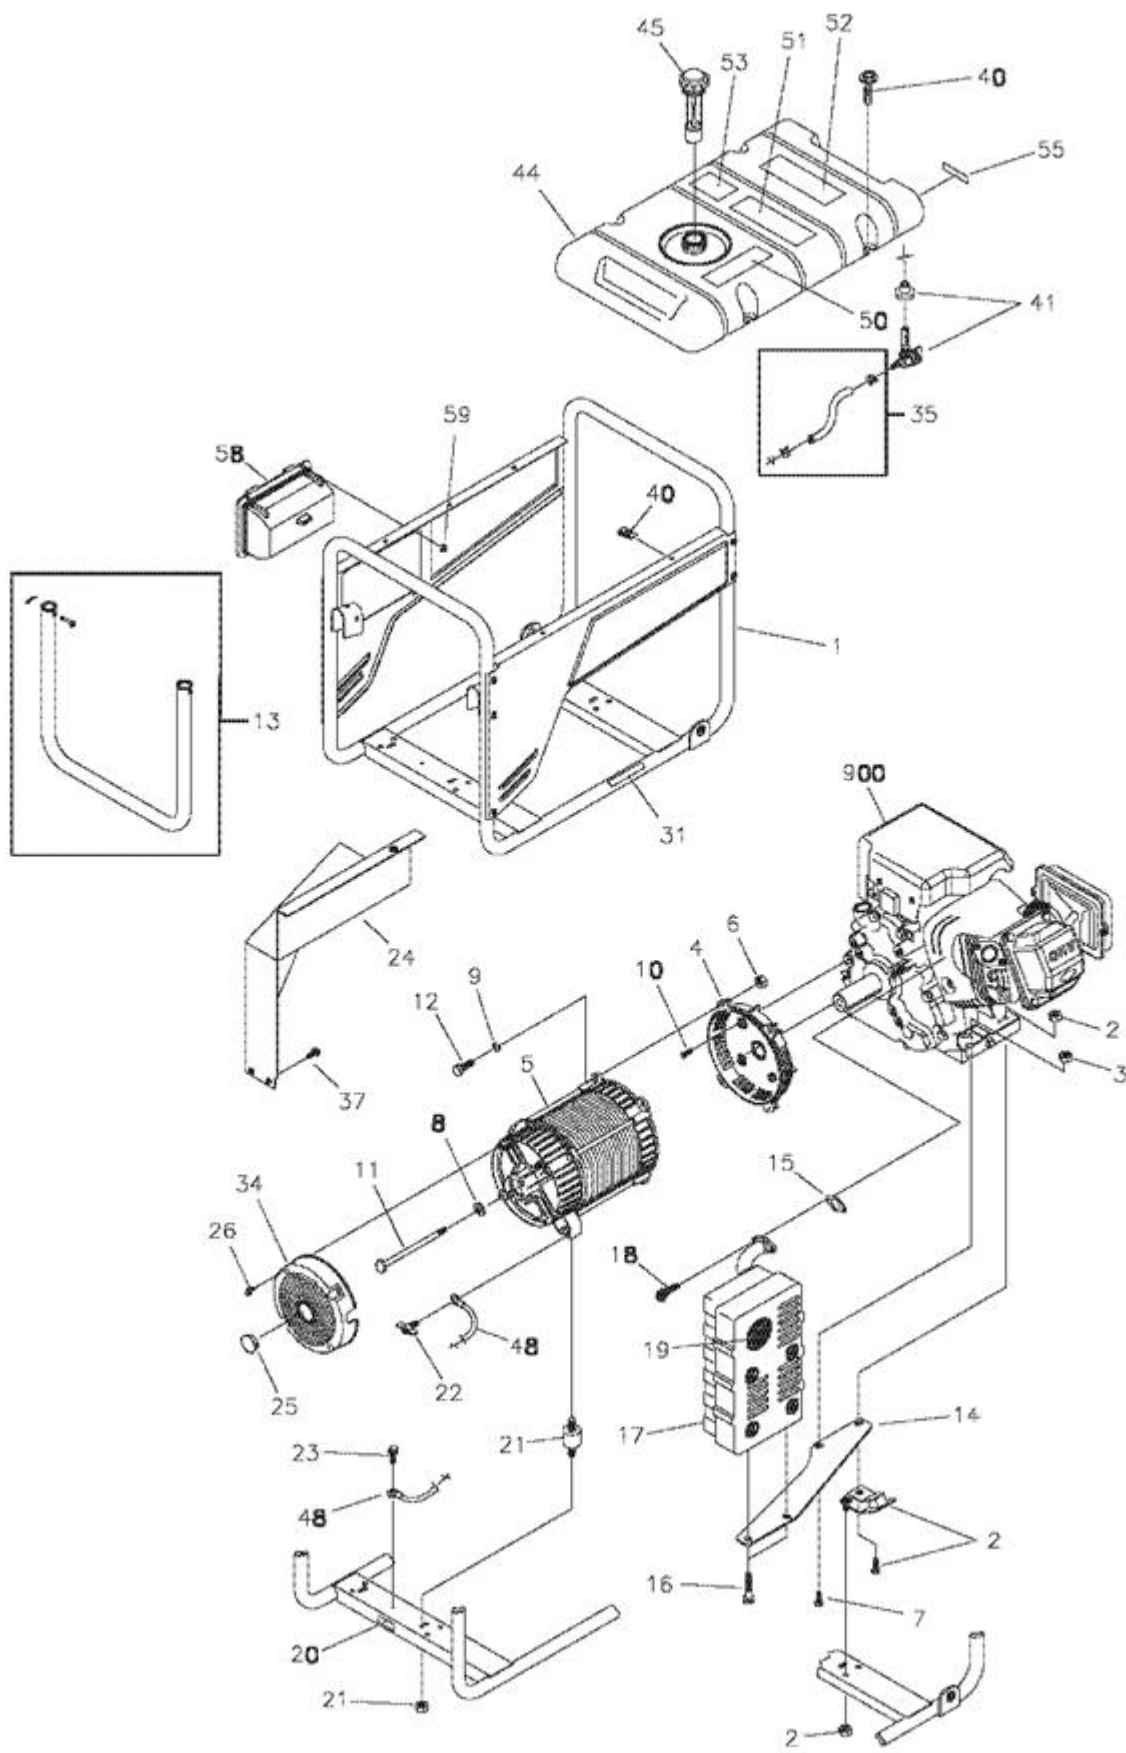

Ref #	Part #	Description	Qty	Context	Note	Foot	Note
1	186059GS	ADAPTER, Mounting, Alternator					
2	204105GS	ASSY., Rotor (Includes Item 8)					
3	203936GS	STATOR					
4	186060GS	RBC, with O-Ring (p/n 189197)					
5	86308CGS	HHCS, M6 - 1.0 x 130 SEMS					
6	91825GS	ASSY, Holder, Rectifier/Brush					
7	66849GS	TAPTITE, M5 - 0.8 x 16					
8	65791GS	BEARING					
9	91551GS	PIN, Groove					

Ref #	Part #	Description	Qty	Context Note	Foot Note
1	201571GS	PANEL, Control			
2	197472GS	COVER, Outlet Flip			
3	201572GS	COVER, Back Panel			
4	197731GS	OUTLET, 120V, 15/20A Dplx			
5	189164GS	NUT, 3/16 Pal			
6	202951GS	MODULE, Led			
7		SCREW, 3 x 6, Tapping		Purchase locally	
8	202030GS	BREAKER, Circuit, 20A			
	191481GS	BOOT, Breaker Circuit (not shown)			
9	43437GS	OUTLET, 120/240V, 30A			
10	201678GS	HOUSING, Rcptcl, 6 Pin			
11		PPPHS, M3 - 0.5 x 12		Purchase locally	