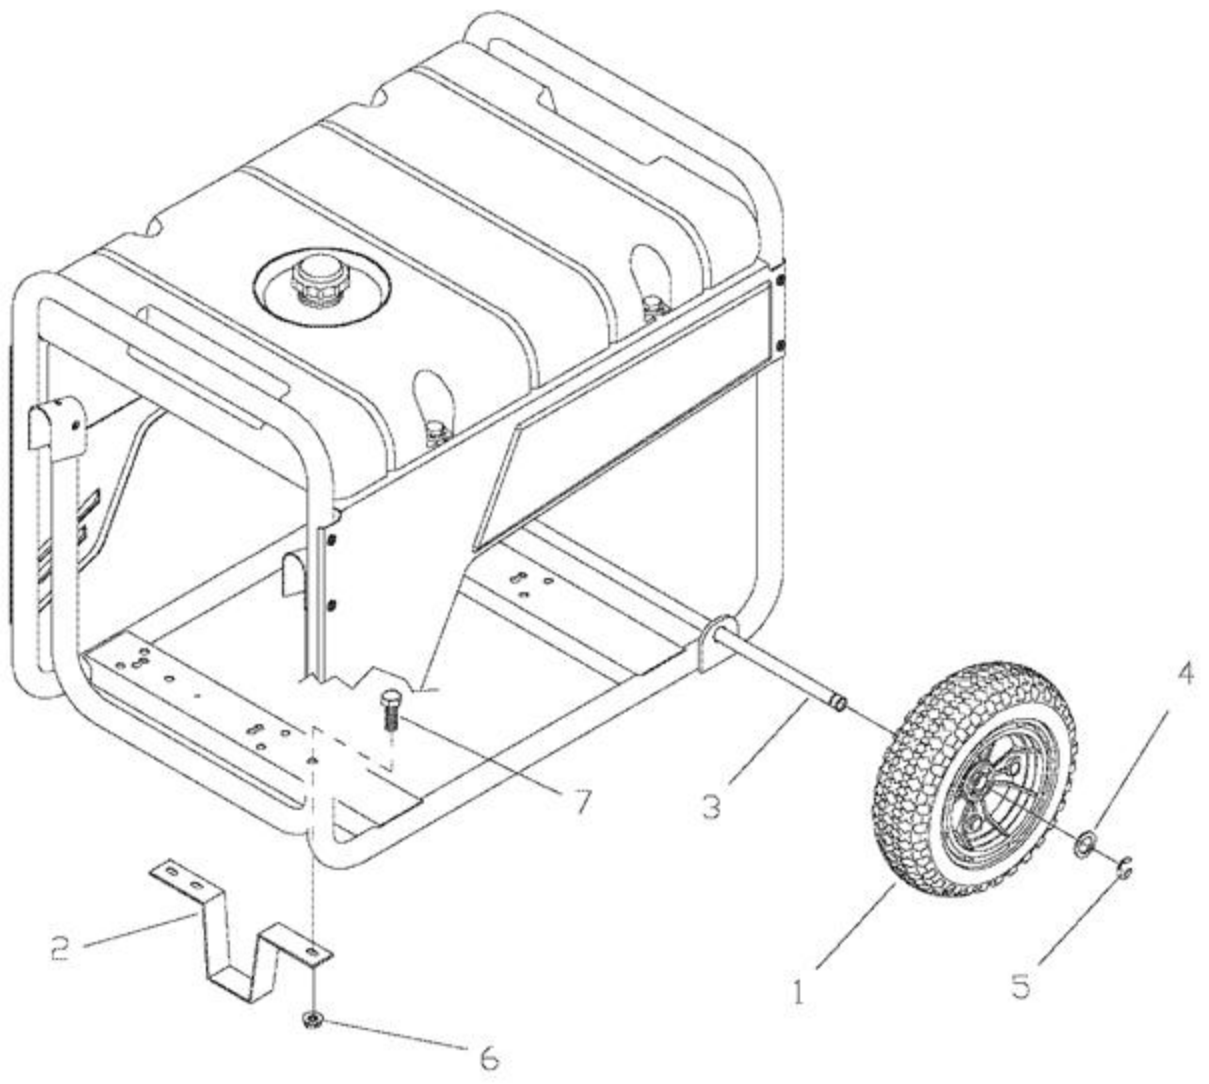

Ref #	Part #	Description	Qty	Context Note	Foot Note
1	196517GS	WHEEL			
2	B1764GS	SUPPORT, Wheel Kit			
3	191267HGS	AXLE			
4		WASHER, 5/8"		Purchase locally	
5	191265GS	E-RING			
6	67989GS	NUT, M8 - Flange Serrated			
7		HHCS, M8 - 1.25 x 16		Purchase locally