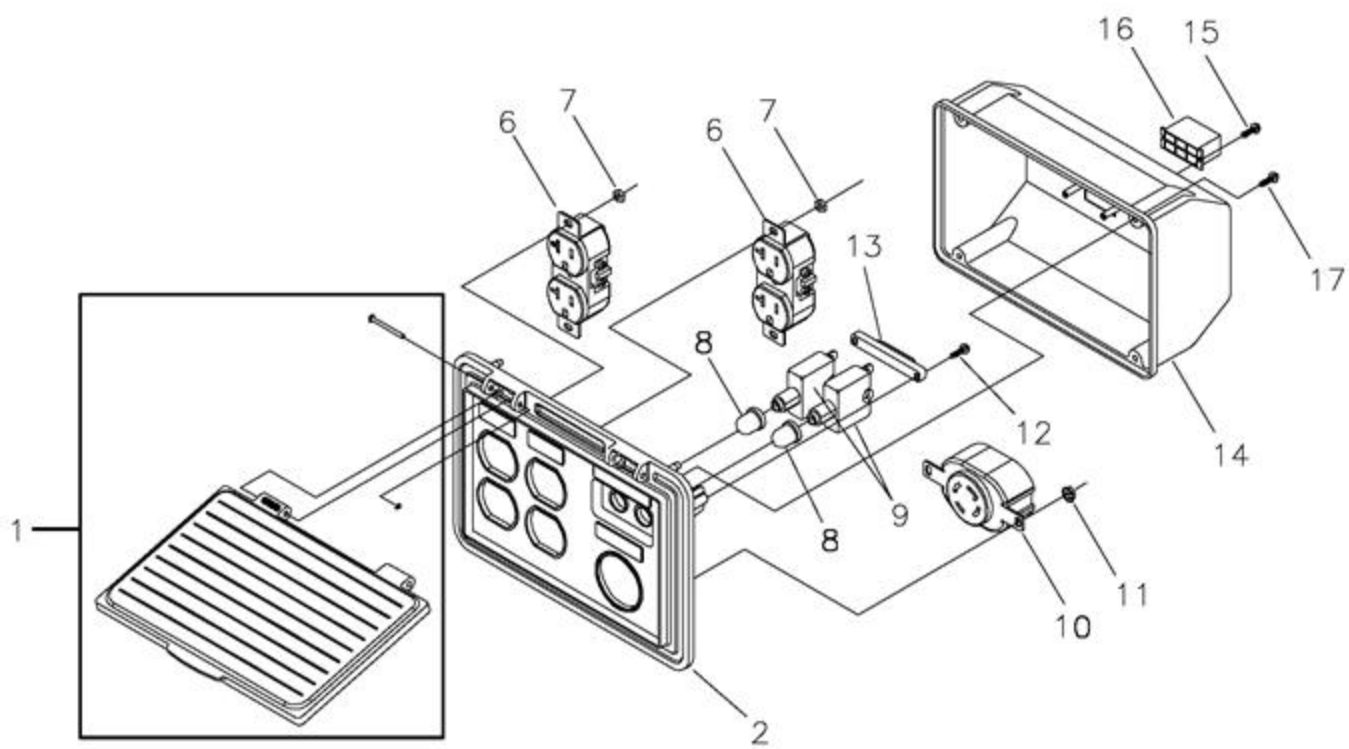

Ref #	Part #	Description	Qty	Context	Note	Foot	Note
1	186059GS	ADAPTER, Mounting,Alternator					
2	191043GS	ROTOR					
3	191042AGS	STATOR					
4	186060GS	RBC, with O-Ring (p/n 189197GS)					
5	86308CGS	HHCS, M6 - 1.0 x 130 SEMS					
6	91825GS	ASSY, Holder, Rectifier/Brush					
7	66849GS	TAPTITE, M5 - 0.8 x 16					
8	22694GS	RECEPTACLE, 6 pin					
9	81917GS	PIN, Roll, 4mm x 10					
10	193428AGS	ASSY,Wire, Ground					
11	194274GS	HARNESS,Wire, Power					
12	65791GS	BEARING					
--	189197GS	O-Ring					

Ref #	Part #	Description	Qty	Context Note	Foot Note
1	195112GS	KIT, Control Panel Lid			
2	188889GS	CONTROL PANEL, Compact			
6	68759GS	OUTLET, 120V, 20A, Duplex			
7	-----	NUT, Palnut, Pushnut, 5/32		(Purchase locally)	
8	84198GS	CAP, Breaker, Circuit			
9	75207GS	BREAKER, Circuit			
10	43437GS	OUTLET, 120/240V Locking, 30A			
11	-----	NUT, Palnut, Pushnut, 3/16		(Purchase locally)	
12	-----	SCREW, Phillips, Head 3.5 x 18		(Purchase locally)	
13	93857GS	BAR, Retaining			
14	188890GS	COVER, Back, Control Panel			
15	82308GS	SCREW, Self Tapping, STC 3 x 18			
16	22694GS	HOUSING, Receptacle			
17	-----	SCREW, Phillips, 3.5 x 14		(Purchase locally)	