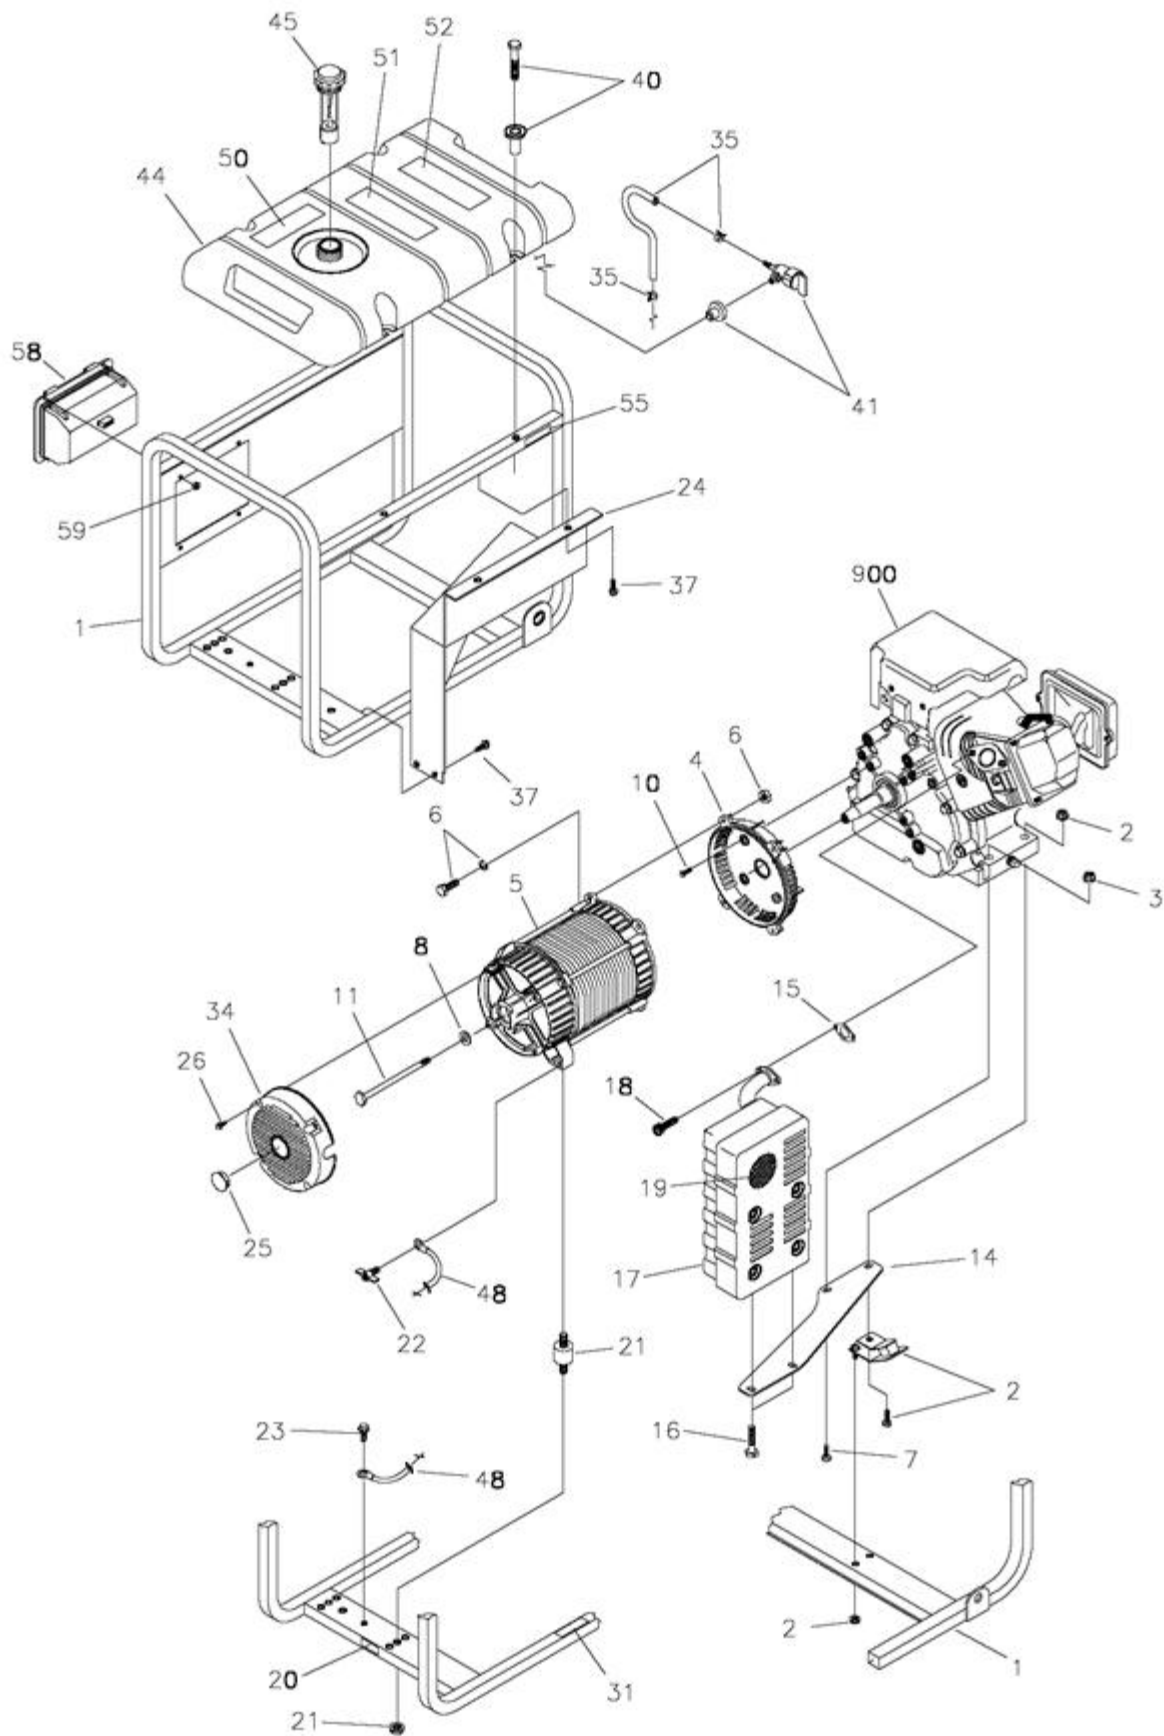

Ref #	Part #	Description	Qty	Context	Note	Foot	Note
1	186059GS	ADAPTER, Mounting,Alternator					
2	191043GS	ROTOR					
3	191042AGS	STATOR					
4	186060GS	RBC, with O-Ring (p/n 189197GS)					
5	86308CGS	HHCS, M6 - 1.0 x 130 SEMS					
6	91825GS	ASSY, Holder, Rectifier/Brush					
7	66849GS	TAPTITE, M5 - 0.8 x 16					
8	22694GS	RECEPTACLE, 6 pin					
9	81917GS	PIN, Roll, 4mm x 10					
10	193428AGS	ASSY,Wire, Ground					
11	194274GS	HARNESS,Wire, Power					
12	65791GS	BEARING					
--	189197GS	O-Ring					

Ref #	Part #	Description	Qty	Context Note	Foot Note
1	195112GS	KIT, Control Panel Lid			
2	188889GS	CONTROL PANEL, Compact			
6	68759GS	OUTLET, 120V, 20A, Duplex			
7	-----	NUT, Palnut, Pushnut, 5/32		(Purchase locally)	
8	84198GS	CAP, Breaker, Circuit			
9	75207GS	BREAKER, Circuit			
10	43437GS	OUTLET, 120/240V Locking, 30A			
11	-----	NUT, Palnut, Pushnut, 3/16		(Purchase locally)	
12	-----	SCREW, Phillips, Head 3.5 x 18		(Purchase locally)	
13	93857GS	BAR, Retaining			
14	188890GS	COVER, Back, Control Panel			
15	82308GS	SCREW, Self Tapping, STC 3 x 18			
16	22694GS	HOUSING, Receptacle			
17	-----	SCREW, Phillips, 3.5 x 14		(Purchase locally)	

Ref #	Part #	Description	Qty	Context Note	Foot Note
58	190355GS	ASSY, Control Panel		(see "Control Panel")	
59		NUT, Palnut, 3/16"		(Purchase locally)	
900		ENGINE		Contact Engine Manufacturer	
	MS5242	MANUAL, Engine			
	197639GS	MANUAL, User`s			
	BB3061GS	BOTTLE, Oil			
	188971GS	CORD, Extension, 120/240, 30A			
	197783GS	KIT, Decals			