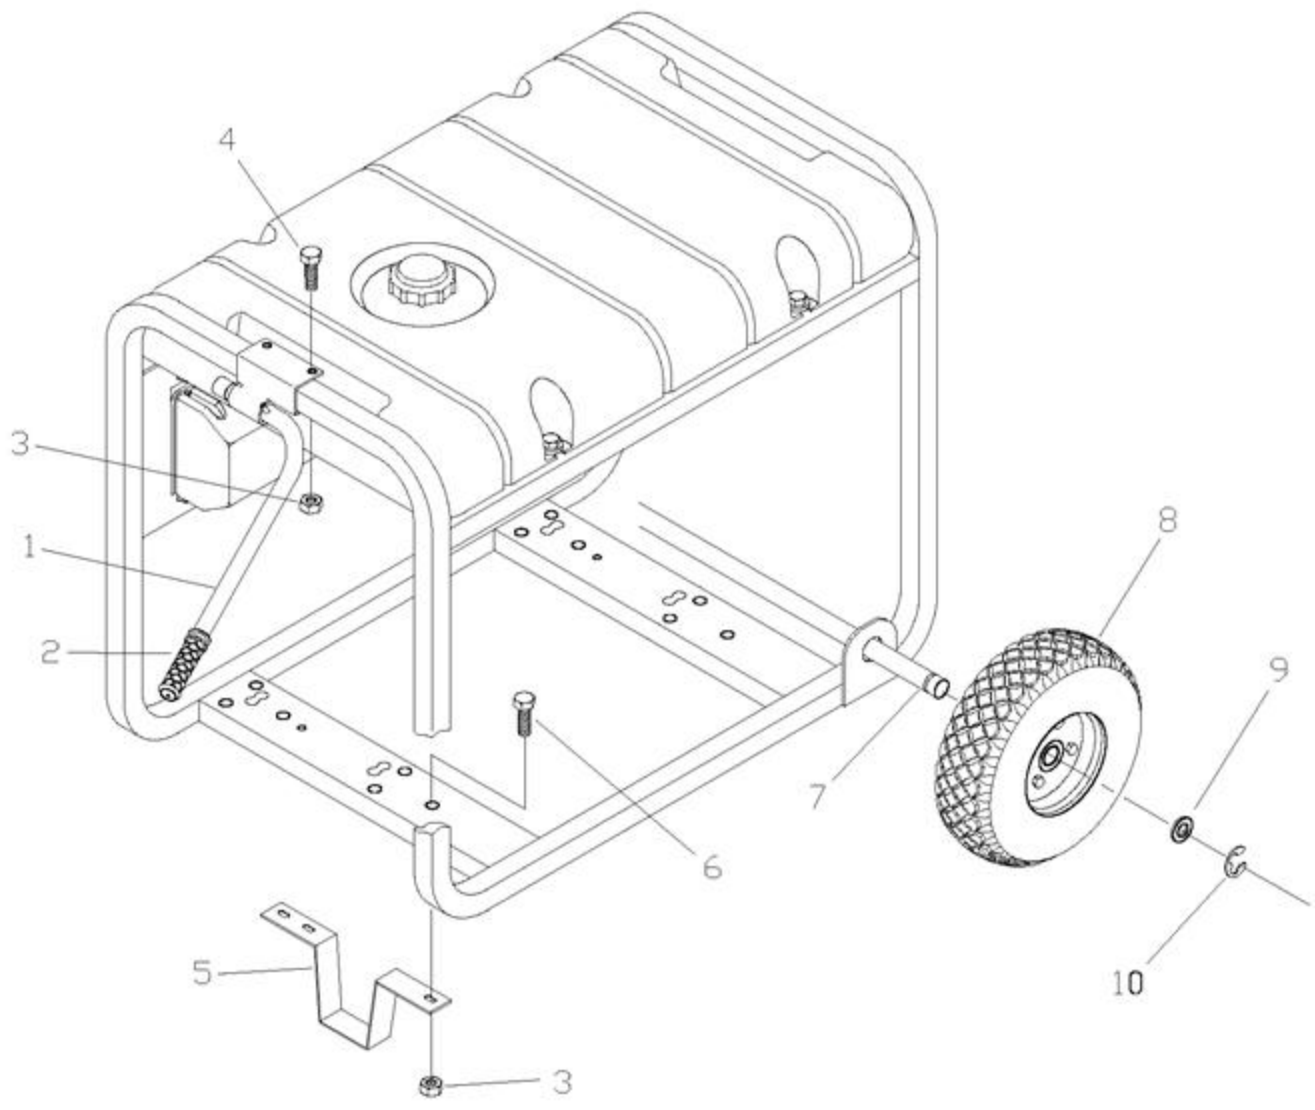

Ref #	Part #	Description	Qty	Context	Note	Foot	Note
1	186059GS	ADAPTER, Mounting,Alternator					
2	191043GS	ROTOR					
3	191042AGS	STATOR					
4	186060GS	RBC, with O-Ring (p/n 189197GS)					
5	86308CGS	HHCS, M6 - 1.0 x 130 SEMS					
6	91825GS	ASSY, Holder, Rectifier/Brush					
7	66849GS	TAPTITE, M5 - 0.8 x 16					
8	22694GS	RECEPTACLE, 6 pin					
9	81917GS	PIN, Roll, 4mm x 10					
10	193428AGS	ASSY,Wire, Ground					
11	194274GS	HARNESS,Wire, Power					
12	65791GS	BEARING					
--	189197GS	O-Ring					

Ref #	Part #	Description	Qty	Context Note	Foot Note
1	195112GS	KIT, Control Panel Lid			
2	188889GS	CONTROL PANEL, Compact			
6	68759GS	OUTLET, 120V, 20A, Duplex			
7	-----	NUT, Palnut, Pushnut, 5/32		(Purchase locally)	
8	84198GS	CAP, Breaker, Circuit			
9	75207GS	BREAKER, Circuit			
10	43437GS	OUTLET, 120/240V Locking, 30A			
11	-----	NUT, Palnut, Pushnut, 3/16		(Purchase locally)	
12	-----	SCREW, Phillips, Head 3.5 x 18		(Purchase locally)	
13	93857GS	BAR, Retaining			
14	188890GS	COVER, Back, Control Panel			
15	82308GS	SCREW, Self Tapping, STC 3 x 18			
16	22694GS	HOUSING, Receptacle			
17	-----	SCREW, Phillips, 3.5 x 14		(Purchase locally)	

Ref #	Part #	Description	Qty	Context Note	Foot Note
58	190355GS	ASSY, Control Panel		(see "Control Panel")	
59		NUT, Palnut, 3/16"		(Purchase locally)	
900		ENGINE		Contact Engine Manufacturer	
	MS5242	MANUAL, Engine			
	197639GS	MANUAL, User`s			
	BB3061GS	BOTTLE, Oil			
	188971GS	CORD, Extension, 120/240, 30A			
	197783GS	KIT, Decals			