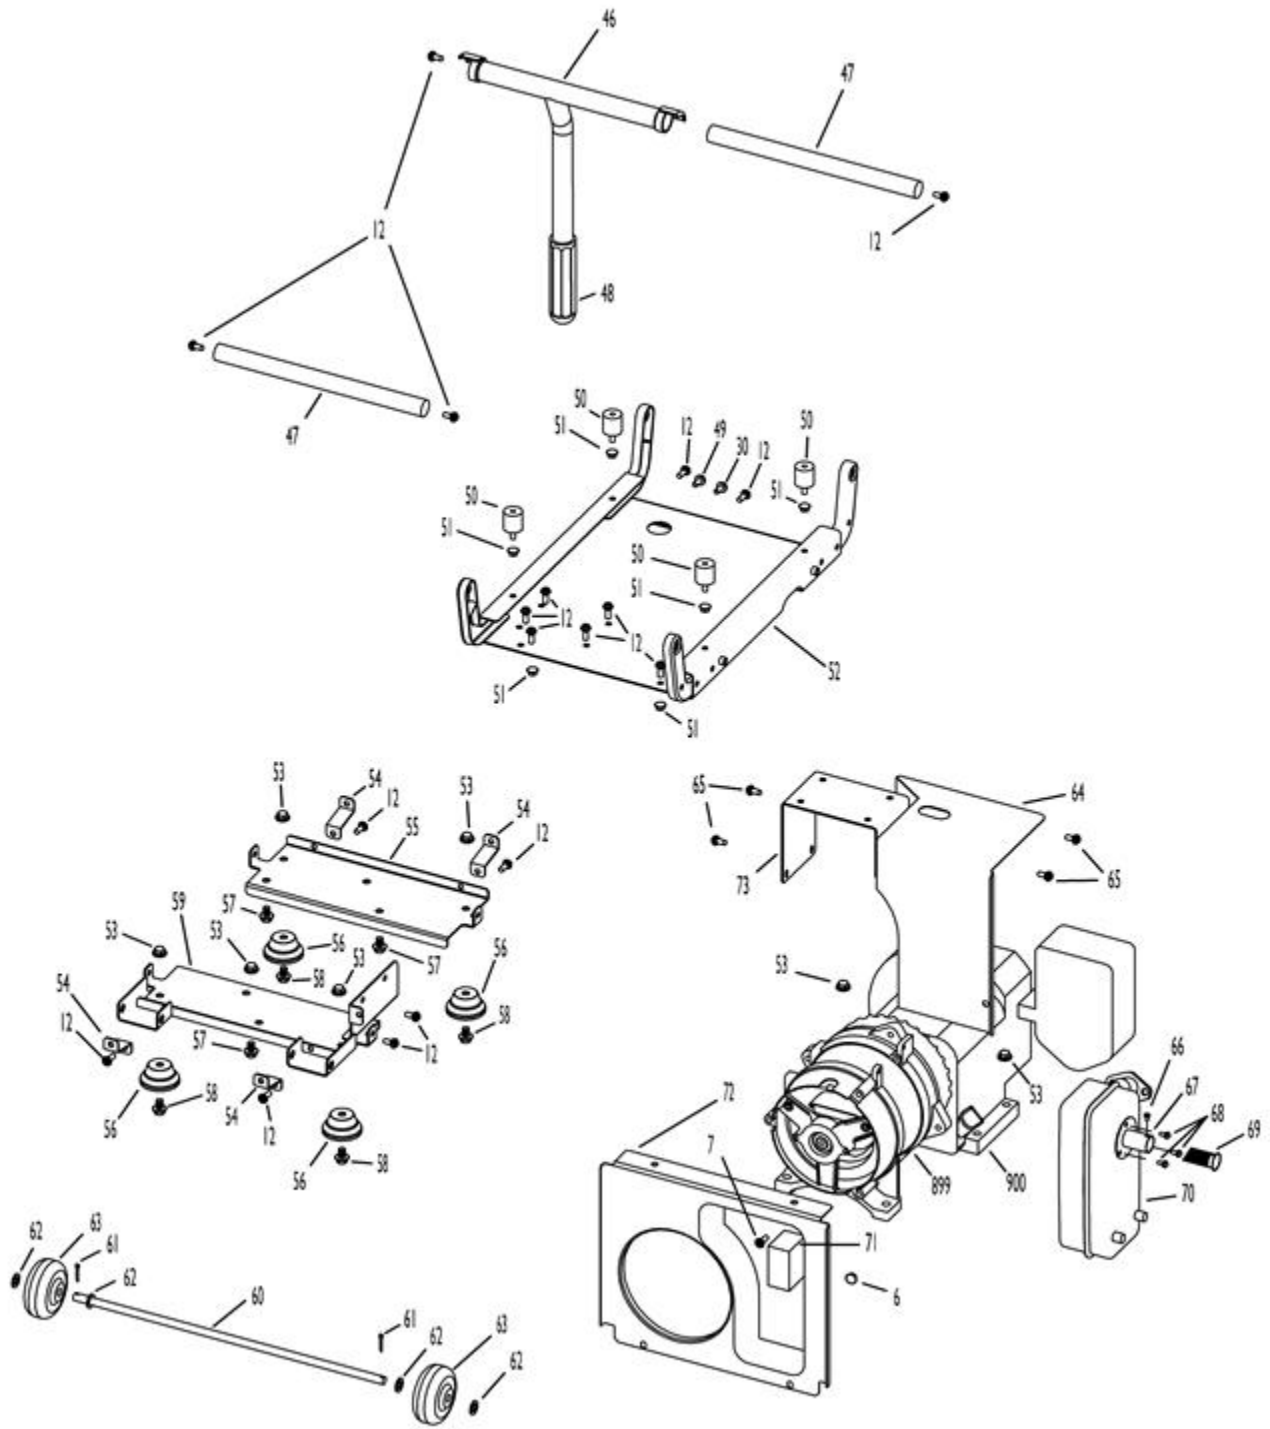

Ref #	Part #	Description	Qty	Context Note	Foot Note
6	187761GS	NUT, M4, FLNG			
7	187760GS	SCREW, M4X12			
12	197860GS	BOLT, M6X16			
30	197863GS	SCREW, M4X12, SLFTAP			
46	197834GS	HNDL			
47	197835GS	HNDL,TUBE			
48	197867GS	GRIP, HNDL			
49	197862GS	SCREW			
50	197838GS	MNT,VBRTN,TANK			
51	197861GS	NUT, M6, FLNG			
52	200231GS	ASSY, HTSHLD,TANK			
53	187401GS	NUT, M8, FLNG			
54	197848GS	BRCKT, PNL			
55	197846GS	BASE, ENG			
56	197851GS	MNT,VBRTN			
57	197857GS	BOLT, M8X35, FLNG			
58	197858GS	BOLT, M8X16, FLNG			
59	200230GS	ASSY, BASE,ALT			
60	197852GS	AXLE			
61	197869GS	PIN			
62	197868GS	WSHR, FLAT			
63	197853GS	WHL			
64	197839GS	HTSHLD, MFFLR			
65	197859GS	BOLT, M5X12, FLNG			
66	197880GS	SCREW, M3-8, SLFTAP			
67	197878GS	PIPE,TAIL			
68	197879GS	SCREW, M4X16			
69	197877GS	ARRSTR, SPARK			
70	197842GS	MFFLR			
71	197856GS	CONDENSOR, 350V			
72	197841GS	HTSHLD,ALT			
73	197840GS	BRCKT, HTSHLD			
899		ALTERNATOR		(See "Alternator")	
900		ENGINE		(See "Engine (Part 1)", "Engine (Part 2)" & "Engine (Part 3)")	
	197561GS	MANUAL, Owners			Not Illustrated
	BB3061BGS	BOTTLE, Oil			Not Illustrated