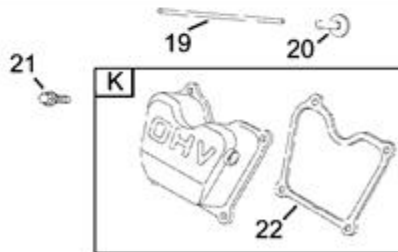

Ref #	Part #	Description	Qty	Context	Note	Foot	Note
1	197889GS	ADPTR, ENG					
2	197890GS	ASSY, ROTOR					
3	197891GS	BOLT, ROTOR					
4	197892GS	ASSY, STATOR					
5	197893GS	SCREW, M5 X 8					
6	197894GS	BOLT, STATOR					
7	197895GS	SCREW, M4 X 18					
8	197896GS	SCREW, M5 X 10					
9	187462GS	RECTIFIER					
10	197897GS	BRCKT, RCTFR					
11	197898GS	RBC					
12	197899GS	CNNCTR					
13	197900GS	SLEEVE					
14	197901GS	CNNCTR					
15	197902GS	SCREW, M6 X 20					
16	197903GS	ADPTR, MNTNG,ALT					
17	187411GS	BRNG					
18	197904GS	SCREW, M8 X 20					

Ref #	Part #	Description	Qty	Context Note	Foot Note
1	710027	CUP-GOVERNOR			
2	710545	WASHER			
3	711728	BEARING-BALL			
4	710028	SHAFT-GOV GEAR			
5	197983GS	SEAL-OIL			
6	710005	PIN-LOCATING			
7	711188	WASHER			
8	710234	SCREW			
9	197984GS	ARM - ROCKER		(Incl E)	
10	711731	PLATE - VALVE SPRING			
11	710148	STUD			
12	710020	SCREW			
13	711732	GASKET-CYLINDER HD		Included in Gasket Set "V"	
14	711086	RETAINER-VALVE			
15	711287	SEAL-VALVE			
16	711492	SPRING - VALVE			
19	197985GS	ROD - PUSH			
20	711173	TAPPET-VALVE			
21	710057	SCREW			
22	711490	GASKET-ROCKER COVER		Included in Gasket Set "V"	
23	710060	GASKET-INTAKE		Included in Gasket Set "V"	
24	711763	GASKET-FLOAT BOWL			
25	711756	NOZZLE-CARBURETOR			
26	711754	JET-MAIN			
A	715679	GEAR-GOVERNOR		(Incl 1, 2)	
B	198000GS	CYLINDER ASSY		(Incl 2, 3, 4, 5, 6)	
C	715811	PLUG-OIL DRAIN		(Incl 7)	
D	198001GS	HEAD-CYLINDER		(Incl E, F, G, 8, 9, 10, 11, 12, 13)	
E	715841	ADJUSTER-ROCKER ARM			
F	716051	VALVE-INTAKE		(Incl 14, 15, 16)	
G	716052	VALVE-EXHAUST		(Incl 14, 16)	
H	198002GS	CARBURETOR		(Incl J, 24, 25, 26)	
J	715034	SPACER-CARBURETOR		(Incl 23)	
K	198003GS	COVER - ROCKER ARM		(Incl 22)	