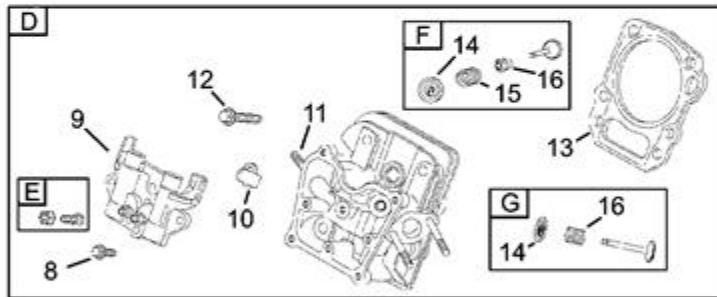

Ref #	Part #	Description	Qty	Context	Note	Foot	Note
1	197889GS	ADPTR, ENG					
2	197890GS	ASSY, ROTOR					
3	197891GS	BOLT, ROTOR					
4	197892GS	ASSY, STATOR					
5	197893GS	SCREW, M5 X 8					
6	197894GS	BOLT, STATOR					
7	197895GS	SCREW, M4 X 18					
8	197896GS	SCREW, M5 X 10					
9	187462GS	RECTIFIER					
10	197897GS	BRCKT, RCTFR					
11	197898GS	RBC					
12	197899GS	CNNCTR					
13	197900GS	SLEEVE					
14	197901GS	CNNCTR					
15	197902GS	SCREW, M6 X 20					
16	197903GS	ADPTR, MNTNG,ALT					
17	187411GS	BRNG					
18	197904GS	SCREW, M8 X 20					

Ref #	Part #	Description	Qty	Context Note	Foot Note
1	710027	CUP-GOVERNOR			
2	710545	WASHER			
3	711728	BEARING-BALL			
4	710028	SHAFT-GOV GEAR			
5	197983GS	SEAL-OIL			
6	710005	PIN-LOCATING			
7	711188	WASHER			
8	710234	SCREW			
9	197984GS	ARM - ROCKER		(Incl E)	
10	711731	PLATE - VALVE SPRING			
11	710148	STUD			
12	710020	SCREW			
13	711732	GASKET-CYLINDER HD		Included in Gasket Set "V"	
14	711086	RETAINER-VALVE			
15	711287	SEAL-VALVE			
16	711492	SPRING - VALVE			
19	197985GS	ROD - PUSH			
20	711173	TAPPET-VALVE			
21	710057	SCREW			
22	711490	GASKET-ROCKER COVER		Included in Gasket Set "V"	
23	710060	GASKET-INTAKE		Included in Gasket Set "V"	
24	711763	GASKET-FLOAT BOWL			
25	711756	NOZZLE-CARBURETOR			
26	711754	JET-MAIN			
A	715679	GEAR-GOVERNOR		(Incl 1, 2)	
B	198000GS	CYLINDER ASSY		(Incl 2, 3, 4, 5, 6)	
C	715811	PLUG-OIL DRAIN		(Incl 7)	
D	198001GS	HEAD-CYLINDER		(Incl E, F, G, 8, 9, 10, 11, 12, 13)	
E	715841	ADJUSTER-ROCKER ARM			
F	716051	VALVE-INTAKE		(Incl 14, 15, 16)	
G	716052	VALVE-EXHAUST		(Incl 14, 16)	
H	198002GS	CARBURETOR		(Incl J, 24, 25, 26)	
J	715034	SPACER-CARBURETOR		(Incl 23)	
K	198003GS	COVER - ROCKER ARM		(Incl 22)	