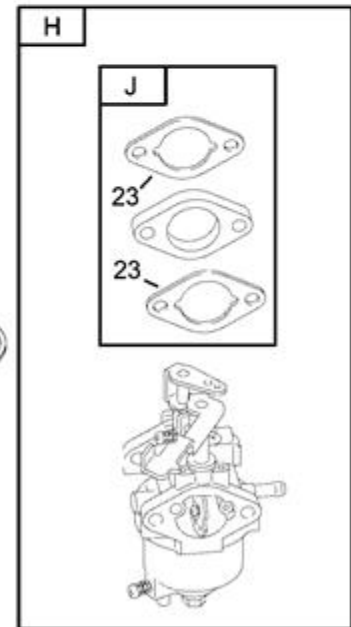

Ref #	Part #	Description	Qty	Context	Note	Foot	Note
1	197889GS	ADPTR, ENG					
2	197890GS	ASSY, ROTOR					
3	197891GS	BOLT, ROTOR					
4	197892GS	ASSY, STATOR					
5	197893GS	SCREW, M5 X 8					
6	197894GS	BOLT, STATOR					
7	197895GS	SCREW, M4 X 18					
8	197896GS	SCREW, M5 X 10					
9	187462GS	RECTIFIER					
10	197897GS	BRCKT, RCTFR					
11	197898GS	RBC					
12	197899GS	CNNCTR					
13	197900GS	SLEEVE					
14	197901GS	CNNCTR					
15	197902GS	SCREW, M6 X 20					
16	197903GS	ADPTR, MNTNG,ALT					
17	187411GS	BRNG					
18	197904GS	SCREW, M8 X 20					

Ref #	Part #	Description	Qty	Context Note	Foot Note
1	710027	CUP-GOVERNOR			
2	710545	WASHER			
3	711728	BEARING-BALL			
4	710028	SHAFT-GOV GEAR			
5	197983GS	SEAL-OIL			
6	710005	PIN-LOCATING			
7	711188	WASHER			
8	710234	SCREW			
9	197984GS	ARM - ROCKER		(Incl E)	
10	711731	PLATE - VALVE SPRING			
11	710148	STUD			
12	710020	SCREW			
13	711732	GASKET-CYLINDER HD		Included in Gasket Set "V"	
14	711086	RETAINER-VALVE			
15	711287	SEAL-VALVE			
16	711492	SPRING - VALVE			
19	197985GS	ROD - PUSH			
20	711173	TAPPET-VALVE			
21	710057	SCREW			
22	711490	GASKET-ROCKER COVER		Included in Gasket Set "V"	
23	710060	GASKET-INTAKE		Included in Gasket Set "V"	
24	711763	GASKET-FLOAT BOWL			
25	711756	NOZZLE-CARBURETOR			
26	711754	JET-MAIN			
A	715679	GEAR-GOVERNOR		(Incl 1, 2)	
B	198000GS	CYLINDER ASSY		(Incl 2, 3, 4, 5, 6)	
C	715811	PLUG-OIL DRAIN		(Incl 7)	
D	198001GS	HEAD-CYLINDER		(Incl E, F, G, 8, 9, 10, 11, 12, 13)	
E	715841	ADJUSTER-ROCKER ARM			
F	716051	VALVE-INTAKE		(Incl 14, 15, 16)	
G	716052	VALVE-EXHAUST		(Incl 14, 16)	
H	198002GS	CARBURETOR		(Incl J, 24, 25, 26)	
J	715034	SPACER-CARBURETOR		(Incl 23)	
K	198003GS	COVER - ROCKER ARM		(Incl 22)	