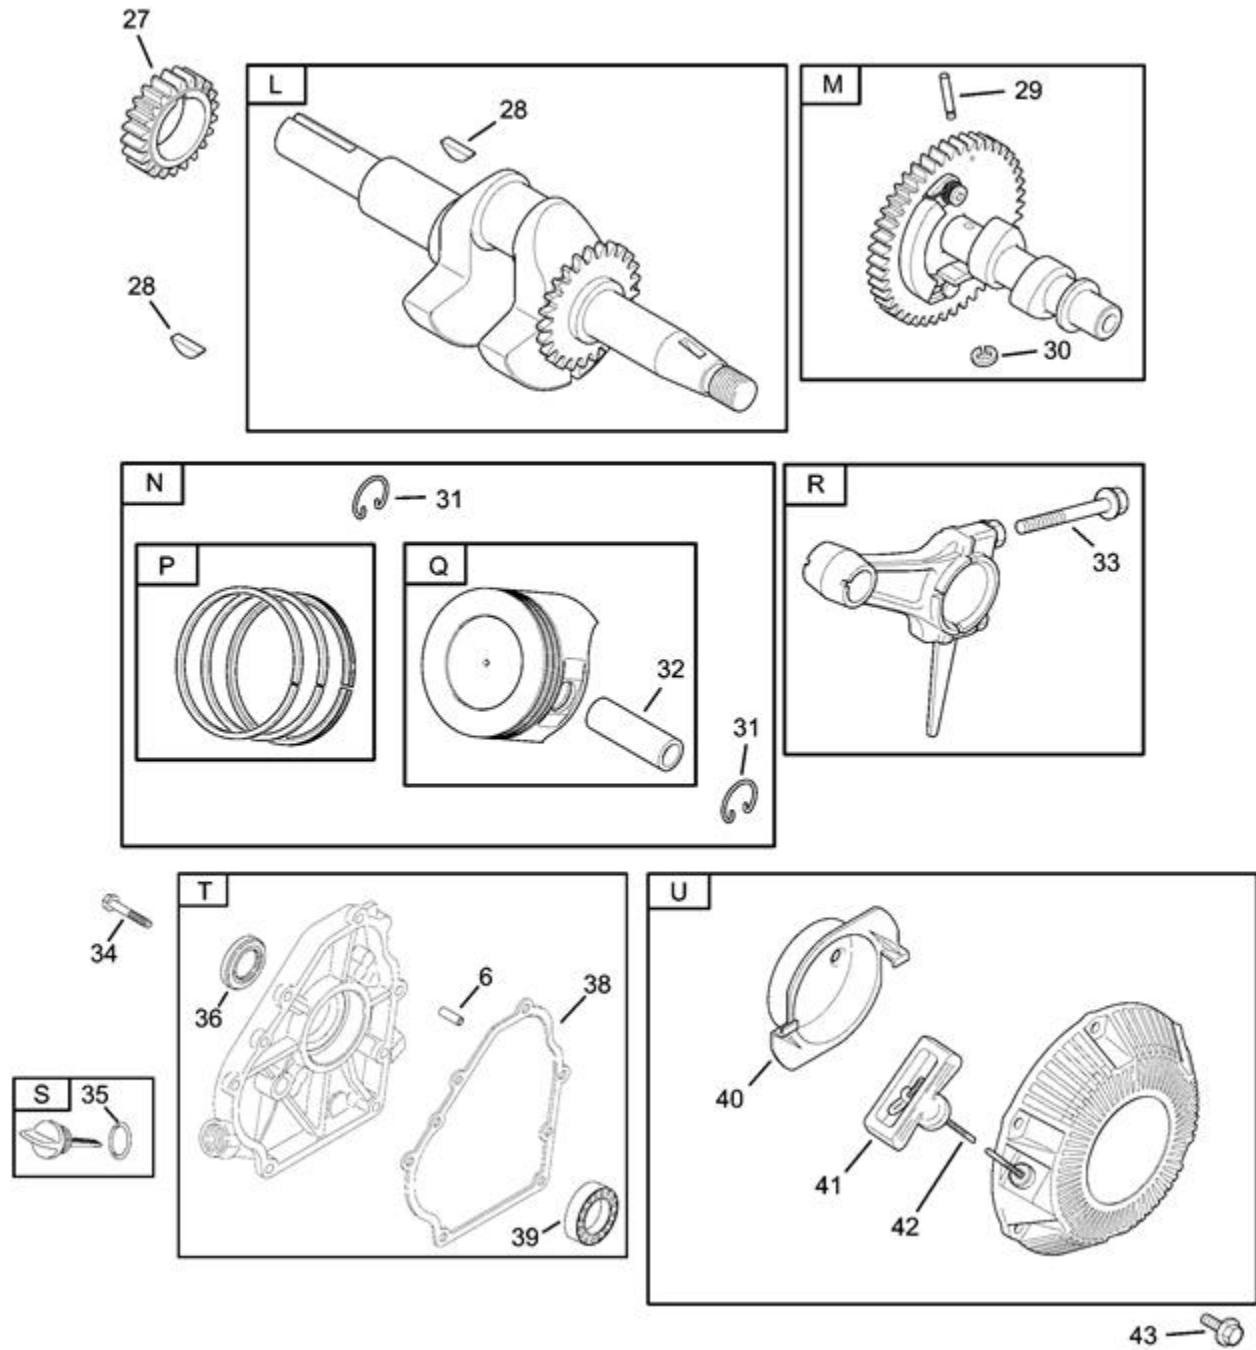

Ref #

Part #

Description

Qty

Ref #	Part #	Description	Qty
6	710005	PIN-LOCATING	
26	711754	JET-MAIN	
27	711708	GEAR-TIMING	
28	710037	KEY-WOODRUFF	
29	711730	PIN-SHAFT	
30	710548	RETAINER-E RING	
31	711494	LOCK - PISTON PIN	
32	711733	PIN - PISTON	
33	710041	SCREW	
34	710032	SCREW	
35	711521	SEAL - O RING	
36	197987GS	SEAL-OIL	
38	711752	GASKET-CRANKCASE	Included in Gasket Set "V"
39	711175	BEARING-BALL	
40	711758	CUP-FLYWHEEL	
42	711539	ROPE - STARTER	
43	710976	SCREW	
L	198004GS	CRANKSHAFT	(Incl 28)
M	198005GS	CAMSHAFT	(Incl 29, 30)
N	716061	PISTON ASSY	(STD, Incl P, Q, 31)
P	715060	RING SET-STD	
Q	716061	PISTON ASSY	(STD, Incl 32)
R	716059	ROD-CONNECTING-STD	(Incl 33)
S	187474GS	DIPSTICK	(Incl 35)
T	198007GS	COVER-CRANKCASE	(Incl 6, 36, 38, 39)
U	716068	STARTER - REWIND	(Incl 40, 41, 42)