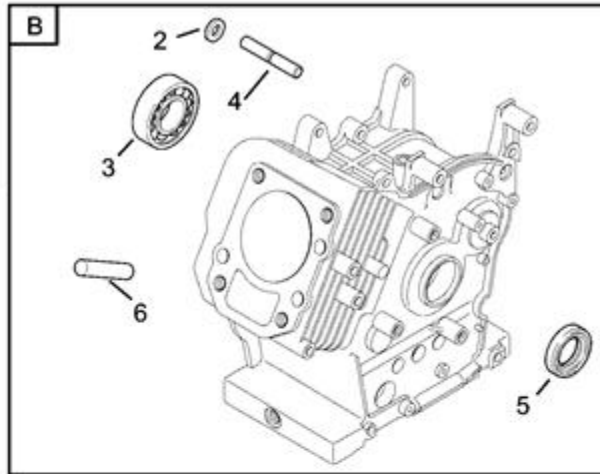

Ref #	Part #	Description	Qty	Context	Note	Foot	Note
1	197889GS	ADPTR, ENG					
2	197890GS	ASSY, ROTOR					
3	197891GS	BOLT, ROTOR					
4	197892GS	ASSY, STATOR					
5	197893GS	SCREW, M5 X 8					
6	197894GS	BOLT, STATOR					
7	197895GS	SCREW, M4 X 18					
8	197896GS	SCREW, M5 X 10					
9	187462GS	RECTIFIER					
10	197897GS	BRCKT, RCTFR					
11	197898GS	RBC					
12	197899GS	CNNCTR					
13	197900GS	SLEEVE					
14	197901GS	CNNCTR					
15	197902GS	SCREW, M6 X 20					
16	197903GS	ADPTR, MNTNG,ALT					
17	187411GS	BRNG					
18	197904GS	SCREW, M8 X 20					

Ref #	Part #	Description	Qty	Context Note	Foot Note
1	710027	CUP-GOVERNOR			
2	710545	WASHER			
3	711728	BEARING-BALL			
4	710028	SHAFT-GOV GEAR			
5	197983GS	SEAL-OIL			
6	710005	PIN-LOCATING			
7	711188	WASHER			
8	710234	SCREW			
9	197984GS	ARM - ROCKER		(Incl E)	
10	711731	PLATE - VALVE SPRING			
11	710148	STUD			
12	710020	SCREW			
13	711732	GASKET-CYLINDER HD		Included in Gasket Set "V"	
14	711086	RETAINER-VALVE			
15	711287	SEAL-VALVE			
16	711492	SPRING - VALVE			
19	197985GS	ROD - PUSH			
20	711173	TAPPET-VALVE			
21	710057	SCREW			
22	711490	GASKET-ROCKER COVER		Included in Gasket Set "V"	
23	710060	GASKET-INTAKE		Included in Gasket Set "V"	
24	711763	GASKET-FLOAT BOWL			
25	711756	NOZZLE-CARBURETOR			
26	711754	JET-MAIN			
A	715679	GEAR-GOVERNOR		(Incl 1, 2)	
B	198000GS	CYLINDER ASSY		(Incl 2, 3, 4, 5, 6)	
C	715811	PLUG-OIL DRAIN		(Incl 7)	
D	198001GS	HEAD-CYLINDER		(Incl E, F, G, 8, 9, 10, 11, 12, 13)	
E	715841	ADJUSTER-ROCKER ARM			
F	716051	VALVE-INTAKE		(Incl 14, 15, 16)	
G	716052	VALVE-EXHAUST		(Incl 14, 16)	
H	198002GS	CARBURETOR		(Incl J, 24, 25, 26)	
J	715034	SPACER-CARBURETOR		(Incl 23)	
K	198003GS	COVER - ROCKER ARM		(Incl 22)	