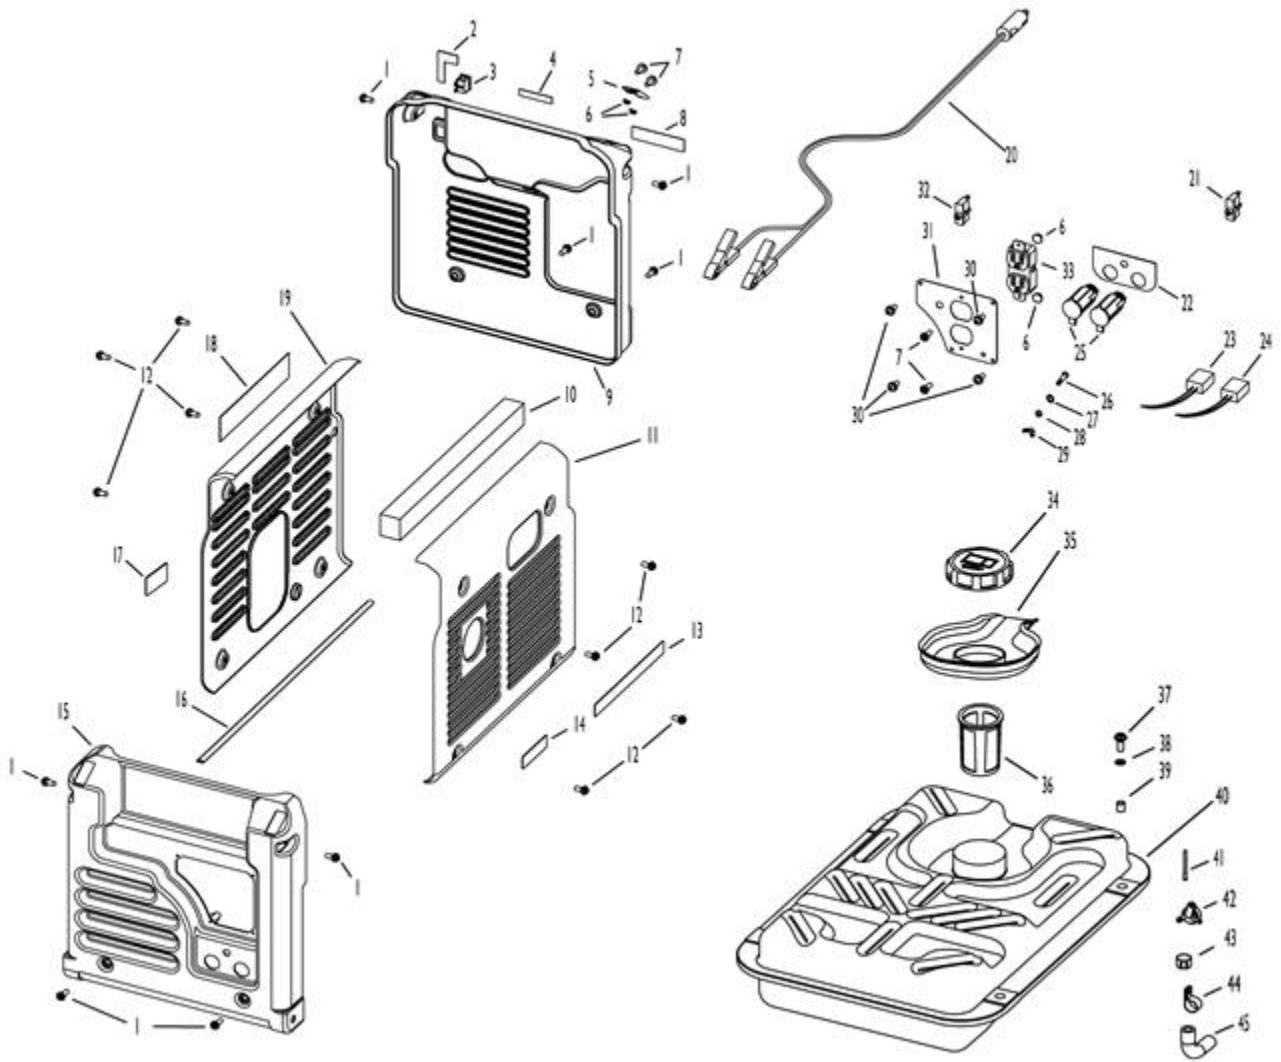

Ref #	Part #	Description	Qty	Context	Note	Foot	Note
1	187757GS	BOLT, CVR, MFFLR					
2	197871GS	DECAL, ON-OFF					
3	187450GS	SWITCH, ENG, ON/OFF					
4	187766GS	DECAL, CHOKE					
5	197843GS	SPPRT, RECOIL					
6	187761GS	NUT, M4, FLNG					
7	187760GS	SCREW, M4X12					
8	191545GS	DECAL, FUEL SHUTOFF, 4-L, CCW					
9	197829GS	PNL, END, RECOIL					
10	197882GS	FILLER, FOAM					
11	197831GS	PNL, SIDE, MFFLR					
12	197860GS	BOLT, M6X16					
13	197872GS	DECAL, SPECS					
14	191436GS	DECAL, CAUTION, HOT MFFLR, 4 LANG					
15	197828GS	PNL, END, CNTRL					
16	197881GS	U-PACKING					
17	187763GS	DECAL, CAUTION, OIL					
18	197870GS	DECAL, UNIT					
19	197830GS	PNL, SIDE, OIL					
20	187876GS	CABLE, BTTRY CHARGE,ACC PLUG					
21	187460GS	BRKR, CRCT, 10A, 125V					
22	197873GS	DECAL, DC OUT					
23	197875GS	CNNCTR					
24	197876GS	CNNCTR					
25	187873GS	OUTLET, 12V DC,ACCSSRY					
26	187415GS	PHMS, M5-0.8 X 20					
27	197874GS	WSHR, LCK, INTRNL					
28	187423GS	NUT, M5 X 0.8					
29	187424GS	NUT,WING, M5 X 0.8					
30	197863GS	SCREW, M4X12, SLFTAP					
31	197854GS	PNL, CNTRL					
32	197855GS	BRKR, CRCT, 15A, 125V					
33	187456GS	RCPTCL, 15 A, 125 V					
34	187436GS	CAP, FUEL					
35	197883GS	PACKING,TANK					
36	187438GS	STRAINER, FUEL					
37	197864GS	BOLT, M6X20, FLNG					
39	197865GS	SLEEVE					
40	197832GS	TANK, FUEL