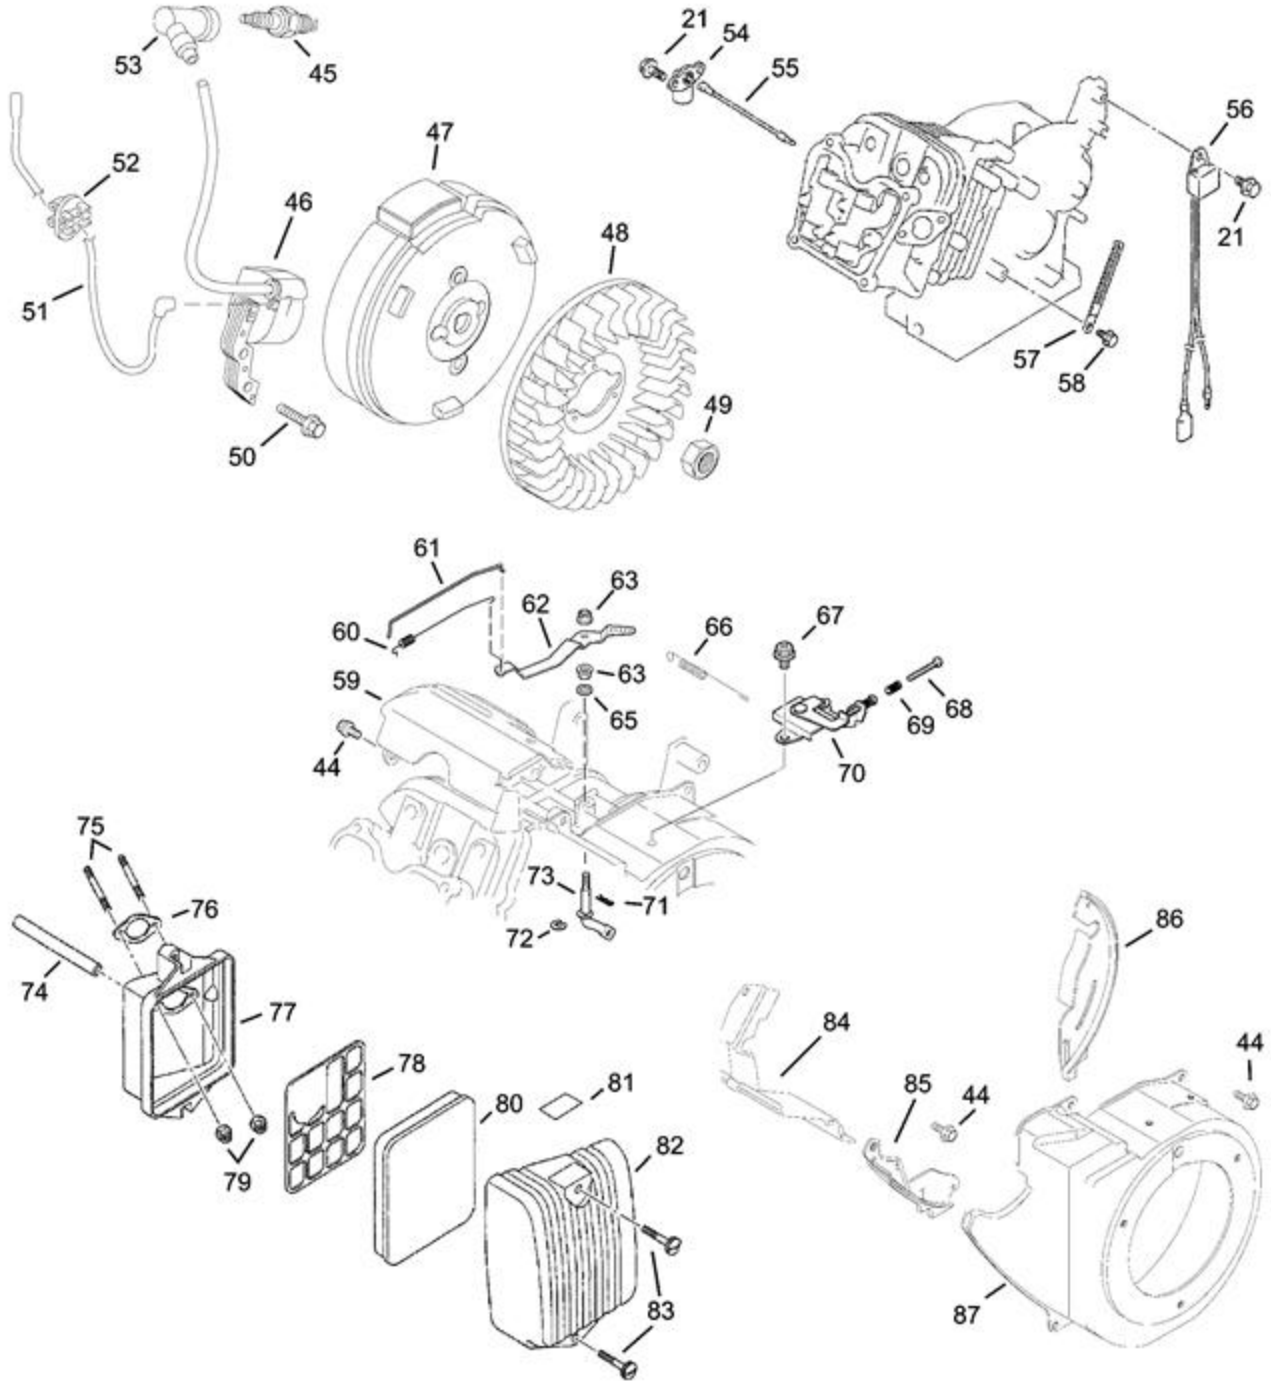

Ref #

Part #

Description

Qty

Ref #	Part #	Description	Qty
21	710057	SCREW	
44	710023	SCREW	
45	711252	PLUG-SPARK	
46	711197	ARMATURE-MAGNETO	
47	711735	FLYWHEEL	
48	711738	FAN - FLYWHEEL	
49	710048	NUT	
50	711142	SCREW	
51	710324	WIRE-STOP	
52	710046	CLIP-WIRE	
53	710634	BOOT-SPARK PLUG	
54	711246	SENSOR-OIL	
55	711247	WIRE ASSEMBLY	
56	710305	MODULE-OIL GARD	
57	710407	CLIP-WIRE	
58	711427	SCREW	
59	711718	SHIELD-HEAT	
60	197989GS	SPRING-GOV LINK	
61	197990GS	LINK - MECH GOVERNOR	
62	197991GS	LEVER - GOV. CONTROL	
63	711208	NUT	
65	711516	WASHER	
66	197992GS	SPRING-GOVERNOR	
67	710074	SCREW	
68	187507GS	SCREW-GOV SPD	
69	187506GS	SPG-GOV SPD	
70	711132	KIT-IDLE SPEED	(Incl 68, 69)
71	710056	PIN-COTTER	
72	710154	RETAINER-E RING	(Incl 72)
73	187508GS	CRANK - GOVERNOR	
74	187498GS	BRTHR,AIR CLNR	
75	187500GS	STUD,AIR CLNR	
76	710639	GASKET-AIR CLEANER	Included in Gasket Set "V"
77	711138	BASE - AIR CLEANER	
78	711461	RETAINER-AIR FILTER	
79	187503GS	NUT,AIR CLNR CVR	
80	187497GS	ELEMENT, CLNR,AIR	
81	187576GS	DECAL, CHOKE	
82	187494GS	CVR, CLNR,AIR	
83	711163	SCREW - A/C COVER	
84	197998GS	SHIELD-CYLINDER