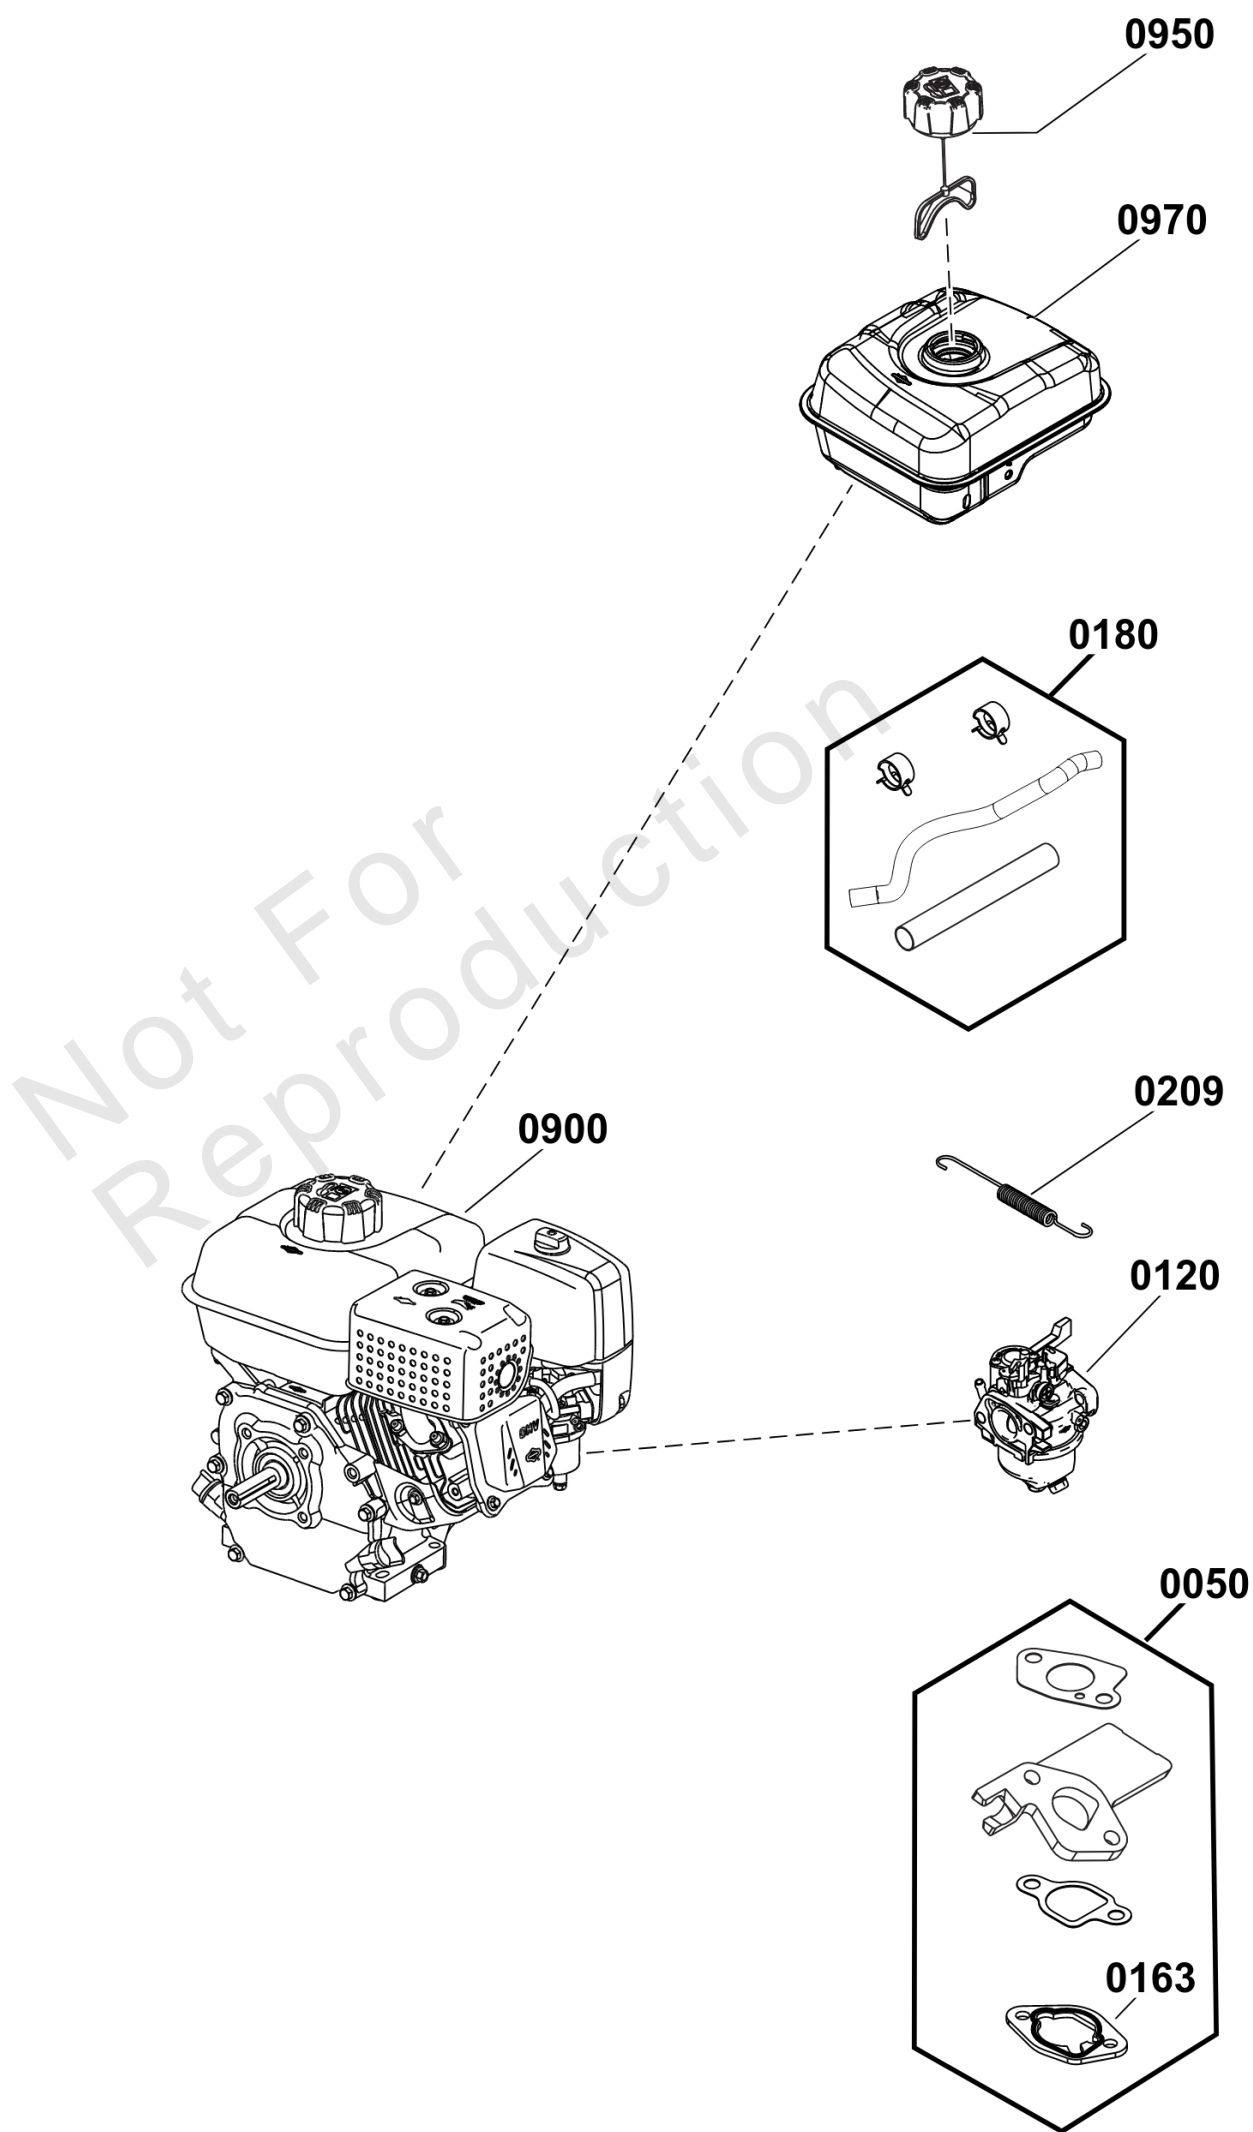

Parts Manual

Mfg. No: 020831-00
2,200 PSI Briggs & Stratton

Engine Carburetor Fuel Supply (80105039)

Note: Unless noted otherwise, use the standard torque specifications

Mfg. No: 020831-00

Engine Carburetor Fuel Supply (80105039)

| REF NO | PART NO | QTY | DESCRIPTION |
|--------|----------|-----|--|
| 0050 | 84002802 | 1 | KIT, Carburetor Gasket -(Contains Item 0163) |
| 0120 | 592236 | 1 | CARBURETOR |
| 0163 | 591013 | 1 | GASKET, Air Cleaner |
| 0180 | 84007466 | 1 | KIT, Fuel Hose |
| 0209 | 797232 | 1 | SPRING/LINK, Governor |
| 0900 | ----- | 1 | ENGINE, 127CC, BLACK RECOIL -(Complete Engine Not Servicable) |
| 0950 | 799324 | 1 | CAP, Fuel Tank |
| 0970 | 84007468 | 1 | TANK, Fuel -(Contains Items 0180, 0950) |

Not For Reproduction

Engine Ignition Lubrication (80105039)

Note: Unless noted otherwise, use the standard torque specifications

Mfg. No: 020831-00

Engine Ignition Lubrication (80105039)

| REF NO | PART NO | QTY | DESCRIPTION |
|--------|----------|-----|--|
| 0015 | 797215 | 2 | PLUG, Oil Drain -(Includes Washer) |
| 0330 | 798615 | 1 | PLUG, Spark |
| 0520 | 797325 | 2 | PLUG, Dipstick/Fill |
| 0900 | ----- | 1 | ENGINE, 127CC, BLACK RECOIL -(Complete Engine Not Servicable) |
| 1000 | 84006549 | 1 | COVER, Rocker |

Pump (80103166)

Note: Unless noted otherwise, use the standard torque specifications

Mfg. No: 020831-00

Pump (80103166)

| REF NO | PART NO | QTY | DESCRIPTION |
|--------|----------|-----|--|
| 0008 | 84007438 | 1 | PUMP |
| -- | 7174403 | 1 | PUMP SAVER -(Optional Accessory - Not Included) |
| -- | 7175127 | 1 | PUMP OIL -(Optional Accessory - Not Included) |