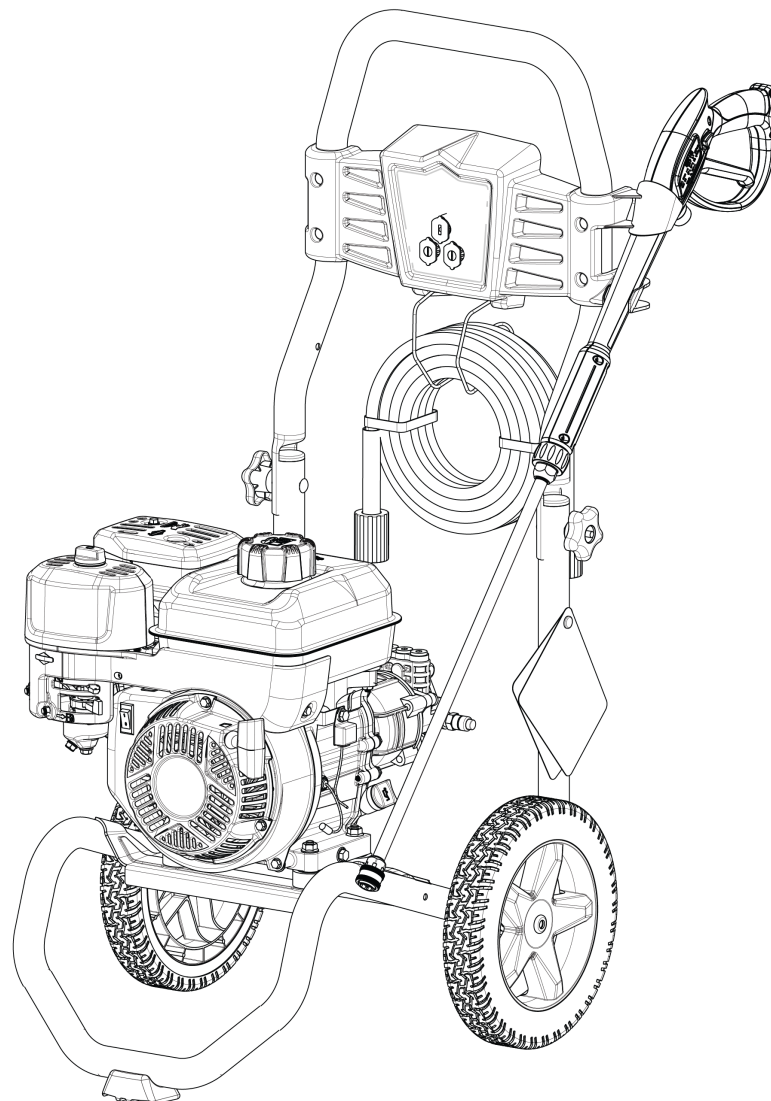

Parts Manual

Mfg. No: 020831-00
2,200 PSI Briggs & Stratton

Engine Carburetor Fuel Supply (80105039)

Note: Unless noted otherwise, use the standard torque specifications

Mfg. No: 020831-00

Engine Carburetor Fuel Supply (80105039)

| REF NO | PART NO | QTY | DESCRIPTION |
|--------|----------|-----|--|
| 0050 | 84002802 | 1 | KIT, Carburetor Gasket -(Contains Item 0163) |
| 0120 | 592236 | 1 | CARBURETOR |
| 0163 | 591013 | 1 | GASKET, Air Cleaner |
| 0180 | 84007466 | 1 | KIT, Fuel Hose |
| 0209 | 797232 | 1 | SPRING/LINK, Governor |
| 0900 | ----- | 1 | ENGINE, 127CC, BLACK RECOIL -(Complete Engine Not Servicable) |
| 0950 | 799324 | 1 | CAP, Fuel Tank |
| 0970 | 84007468 | 1 | TANK, Fuel -(Contains Items 0180, 0950) |

Not For Reproduction

Engine Ignition Lubrication (80105039)

Note: Unless noted otherwise, use the standard torque specifications

Mfg. No: 020831-00

Engine Ignition Lubrication (80105039)

| REF NO | PART NO | QTY | DESCRIPTION |
|--------|----------|-----|--|
| 0015 | 797215 | 2 | PLUG, Oil Drain -(Includes Washer) |
| 0330 | 798615 | 1 | PLUG, Spark |
| 0520 | 797325 | 2 | PLUG, Dipstick/Fill |
| 0900 | ----- | 1 | ENGINE, 127CC, BLACK RECOIL -(Complete Engine Not Servicable) |
| 1000 | 84006549 | 1 | COVER, Rocker |