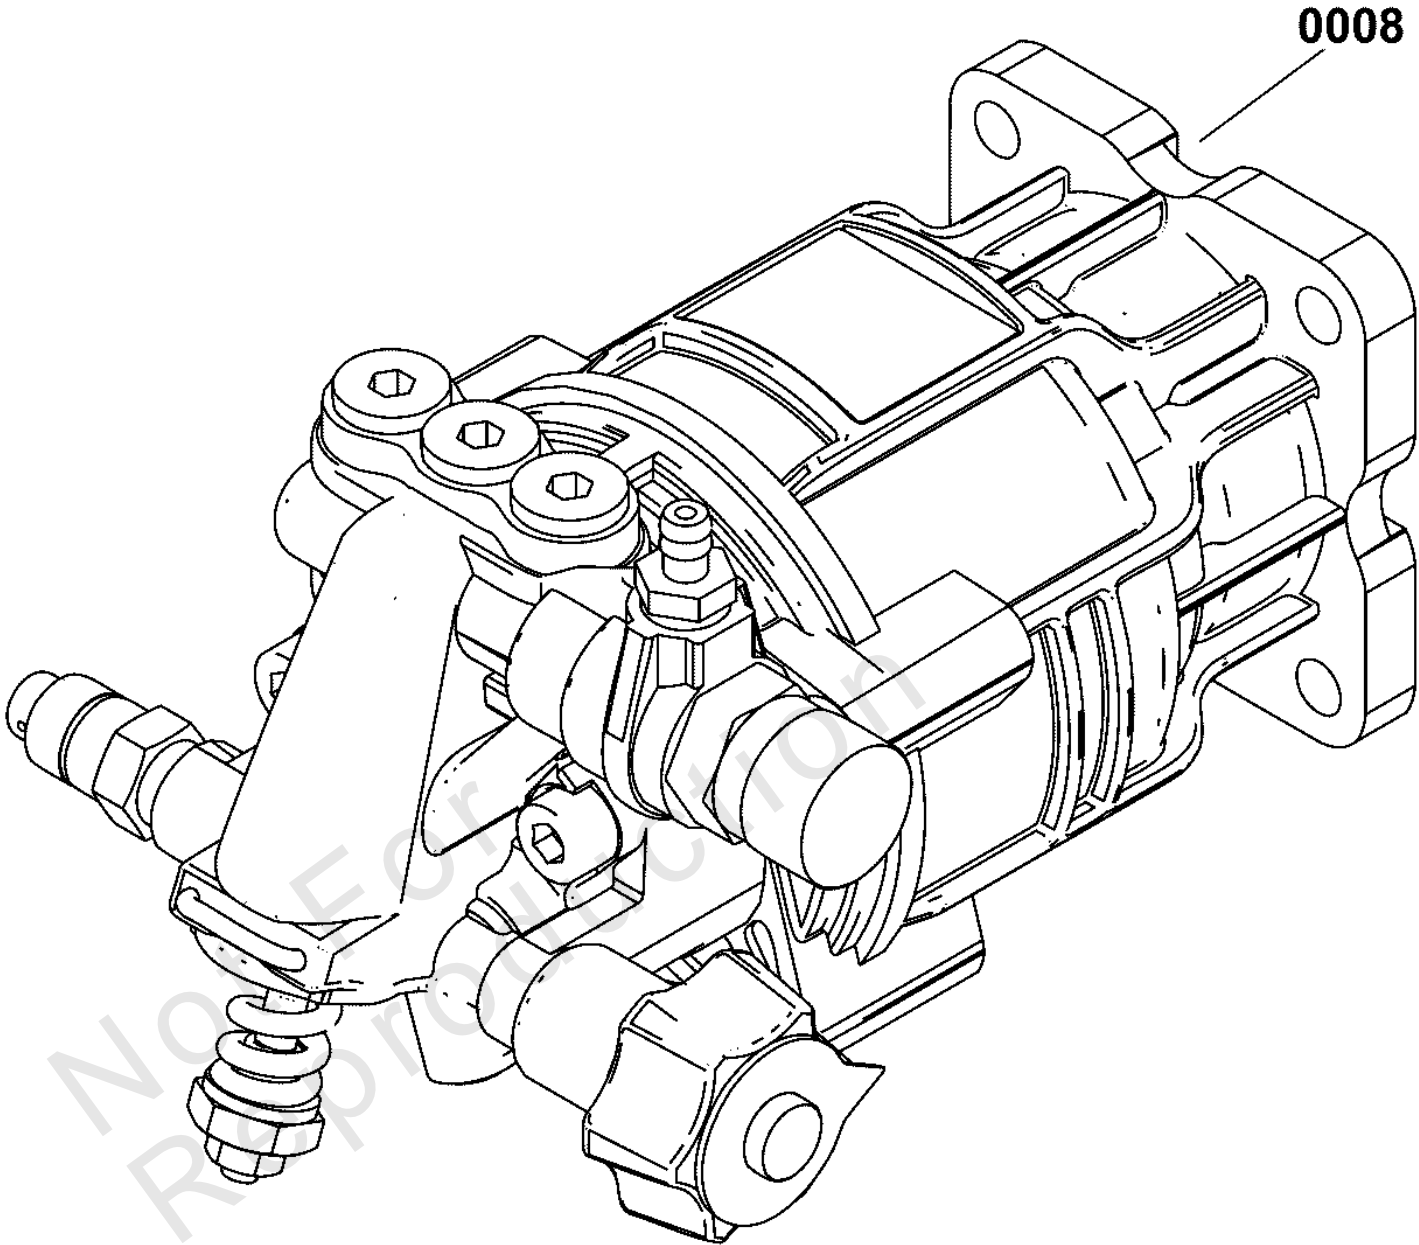

Main Unit (80104393)

REF NO	PART NO	QTY	DESCRIPTION
1	84007076	1	BASE -(Includes Items 3 & 27)
2	84007432	1	HANDLE
3	189332GS	2	PLUG, Hole
4	705851	1	DECAL-Warning Spark
5	84007439	1	BILLBOARD -(Includes item 6)
6	B1797GS	4	CLIP
7	84007438	1	PUMP
8	192131GS	1	KIT, Hardware, Pump Mounting
9	23139DGS	1	KEY
10	705076	1	HOSE-CHEMICAL (cut to fit)
11	84002531	1	KIT-TAG, WARNING
12	84002541	1	KIT-TAG, WARNING, FRNCH
13	84002234	1	GUN
14	706595	1	EXTENSION, QC
15	84001720	1	KIT-HANDLE
16	100005	1	OIL-4 CYCLE 30W 18OZ.
17	84006367	2	KIT-WHEEL
18	84006499	1	WIREFORM
19	84006842	1	HOSE
20	84006848	1	BUSHING
21	22304GS	2	Washer, Flat 1/2
22	84007058	1	KIT, Axle -(Includes Items 20, 21 and 29)
23	319856GS	1	KIT, QC Nozzles
24	195983WGS	1	Nozzle, QC Red (Included in #10)
25	195983YGS	1	Nozzle, QC, Green
26	198841GS	1	NOZZLE, QC, Black
27	84006505	1	KIT-MOUNT, VIBRATION
28	705001	1	KIT-O-RING MAINTENANCE
29	84006849	1	CLIP-RETAINER
900	-----	1	ENGINE, 127CC, BLACK RECOIL -(Complete Engine Not Servicable, Refer to Engine Component groups)
--	6039		PUMP Saver -(Optional Accessory Not Included)
--	6059		PERFECT MIX MULTI-PURPOSE WASH -(Optional Accessory Not Included)
--	6160		Project Pro® PerfectMix Concrete, Brick, And Tile Cleaner -(Optional Accessory Not Included)

Pump (80103166)

Note: Unless noted otherwise, use the standard torque specifications

Mfg. No: 020831-00