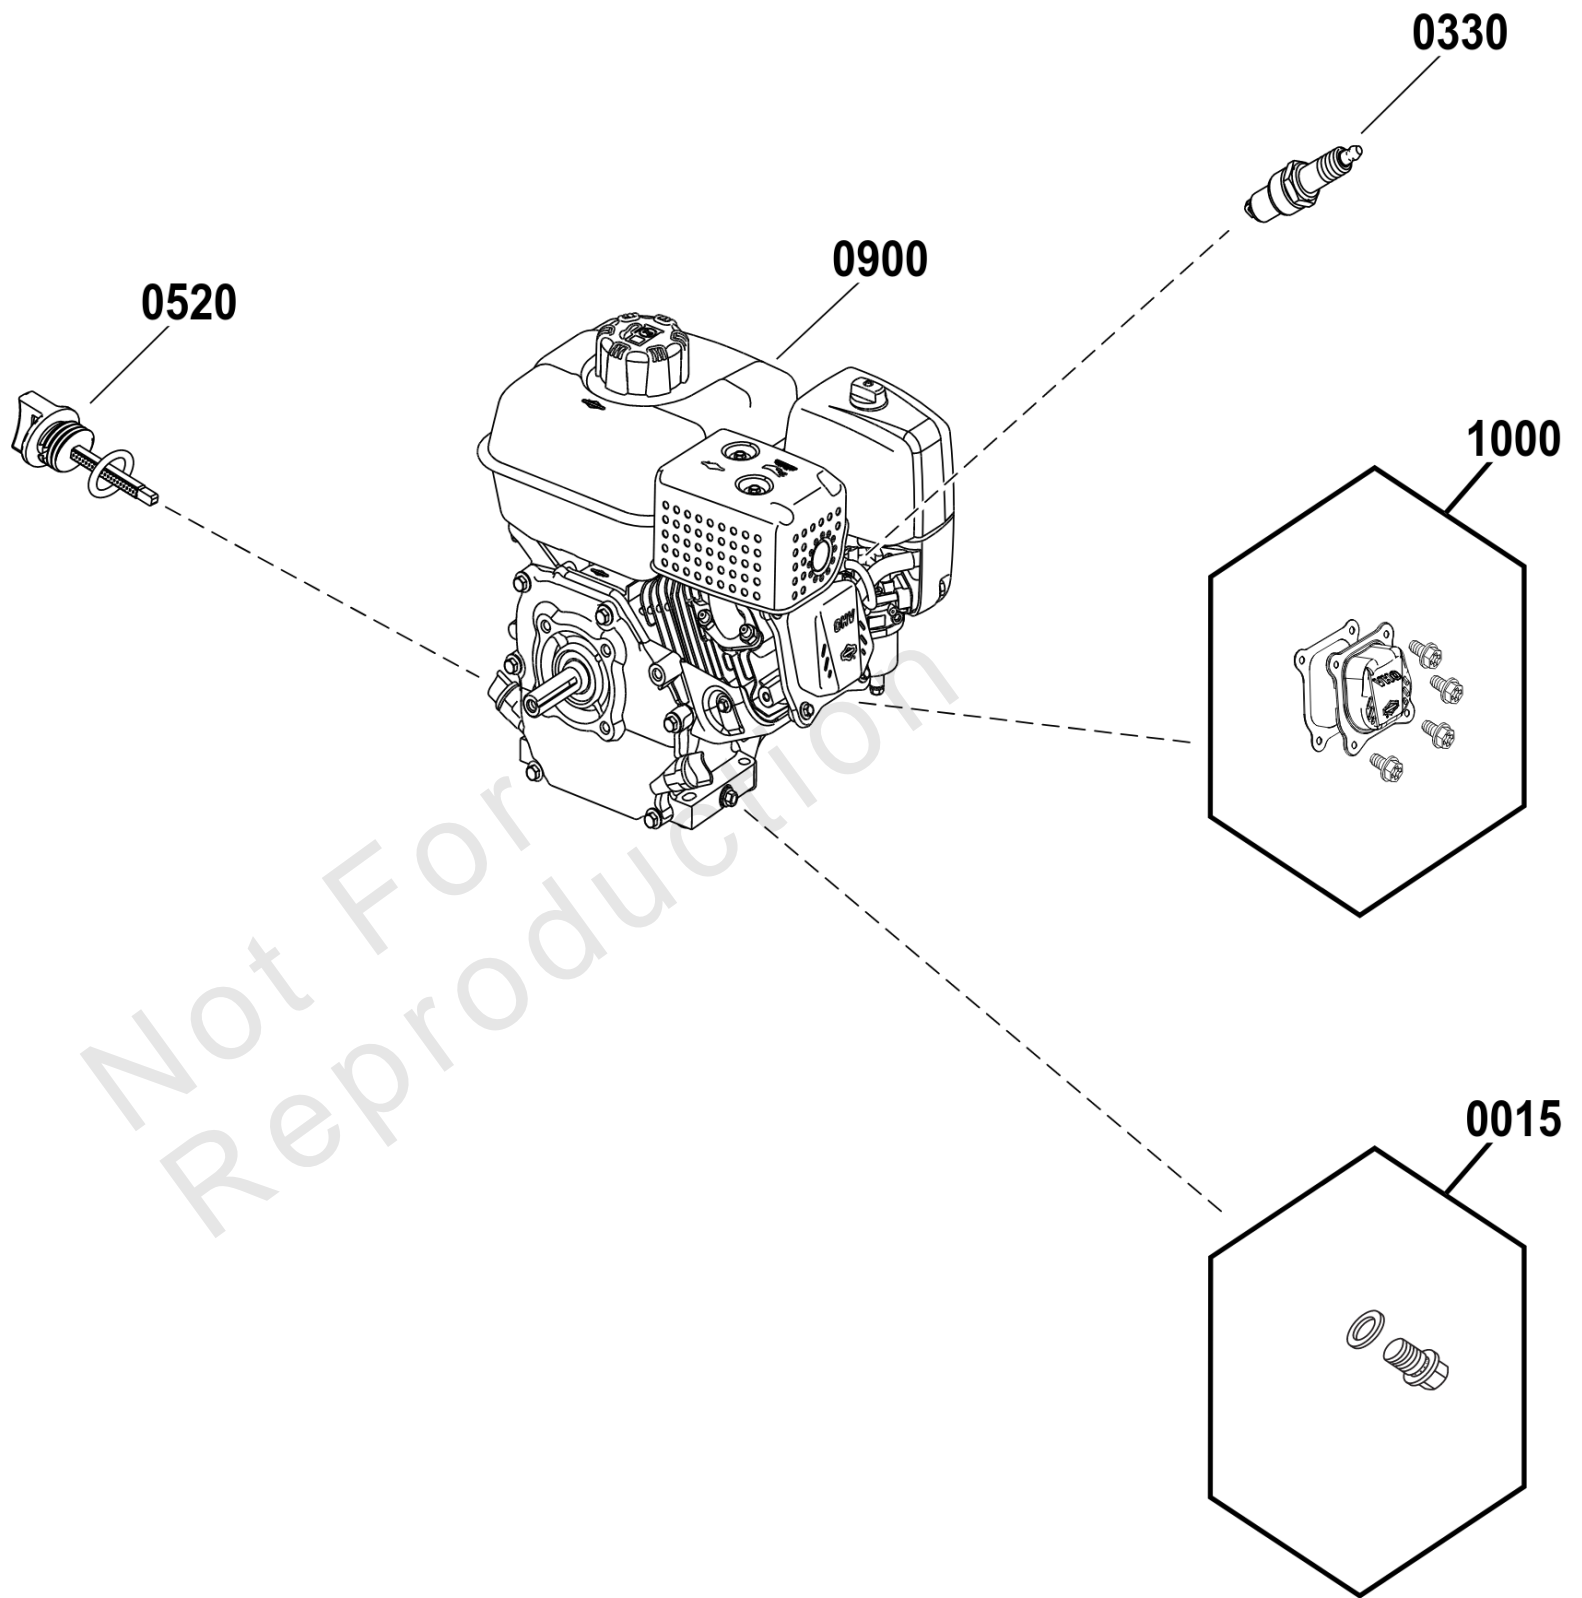

Parts Manual

Mfg. No: 020831-00
2,200 PSI Briggs & Stratton

Engine Carburetor Fuel Supply (80105039)

Note: Unless noted otherwise, use the standard torque specifications

Mfg. No: 020831-00

Engine Carburetor Fuel Supply (80105039)

| REF NO | PART NO | QTY | DESCRIPTION |
|--------|----------|-----|--|
| 0050 | 84002802 | 1 | KIT, Carburetor Gasket -(Contains Item 0163) |
| 0120 | 592236 | 1 | CARBURETOR |
| 0163 | 591013 | 1 | GASKET, Air Cleaner |
| 0180 | 84007466 | 1 | KIT, Fuel Hose |
| 0209 | 797232 | 1 | SPRING/LINK, Governor |
| 0900 | ----- | 1 | ENGINE, 127CC, BLACK RECOIL -(Complete Engine Not Servicable) |
| 0950 | 799324 | 1 | CAP, Fuel Tank |
| 0970 | 84007468 | 1 | TANK, Fuel -(Contains Items 0180, 0950) |

Not For Reproduction

Engine Ignition Lubrication (80105039)

Note: Unless noted otherwise, use the standard torque specifications

Mfg. No: 020831-00

Engine Ignition Lubrication (80105039)

| REF NO | PART NO | QTY | DESCRIPTION |
|--------|----------|-----|--|
| 0015 | 797215 | 2 | PLUG, Oil Drain -(Includes Washer) |
| 0330 | 798615 | 1 | PLUG, Spark |
| 0520 | 797325 | 2 | PLUG, Dipstick/Fill |
| 0900 | ----- | 1 | ENGINE, 127CC, BLACK RECOIL -(Complete Engine Not Servicable) |
| 1000 | 84006549 | 1 | COVER, Rocker |

Pump (80103166)

Note: Unless noted otherwise, use the standard torque specifications

Mfg. No: 020831-00

Pump (80103166)

| REF NO | PART NO | QTY | DESCRIPTION |
|--------|----------|-----|--|
| 0008 | 84007438 | 1 | PUMP |
| -- | 7174403 | 1 | PUMP SAVER -(Optional Accessory - Not Included) |
| -- | 7175127 | 1 | PUMP OIL -(Optional Accessory - Not Included) |