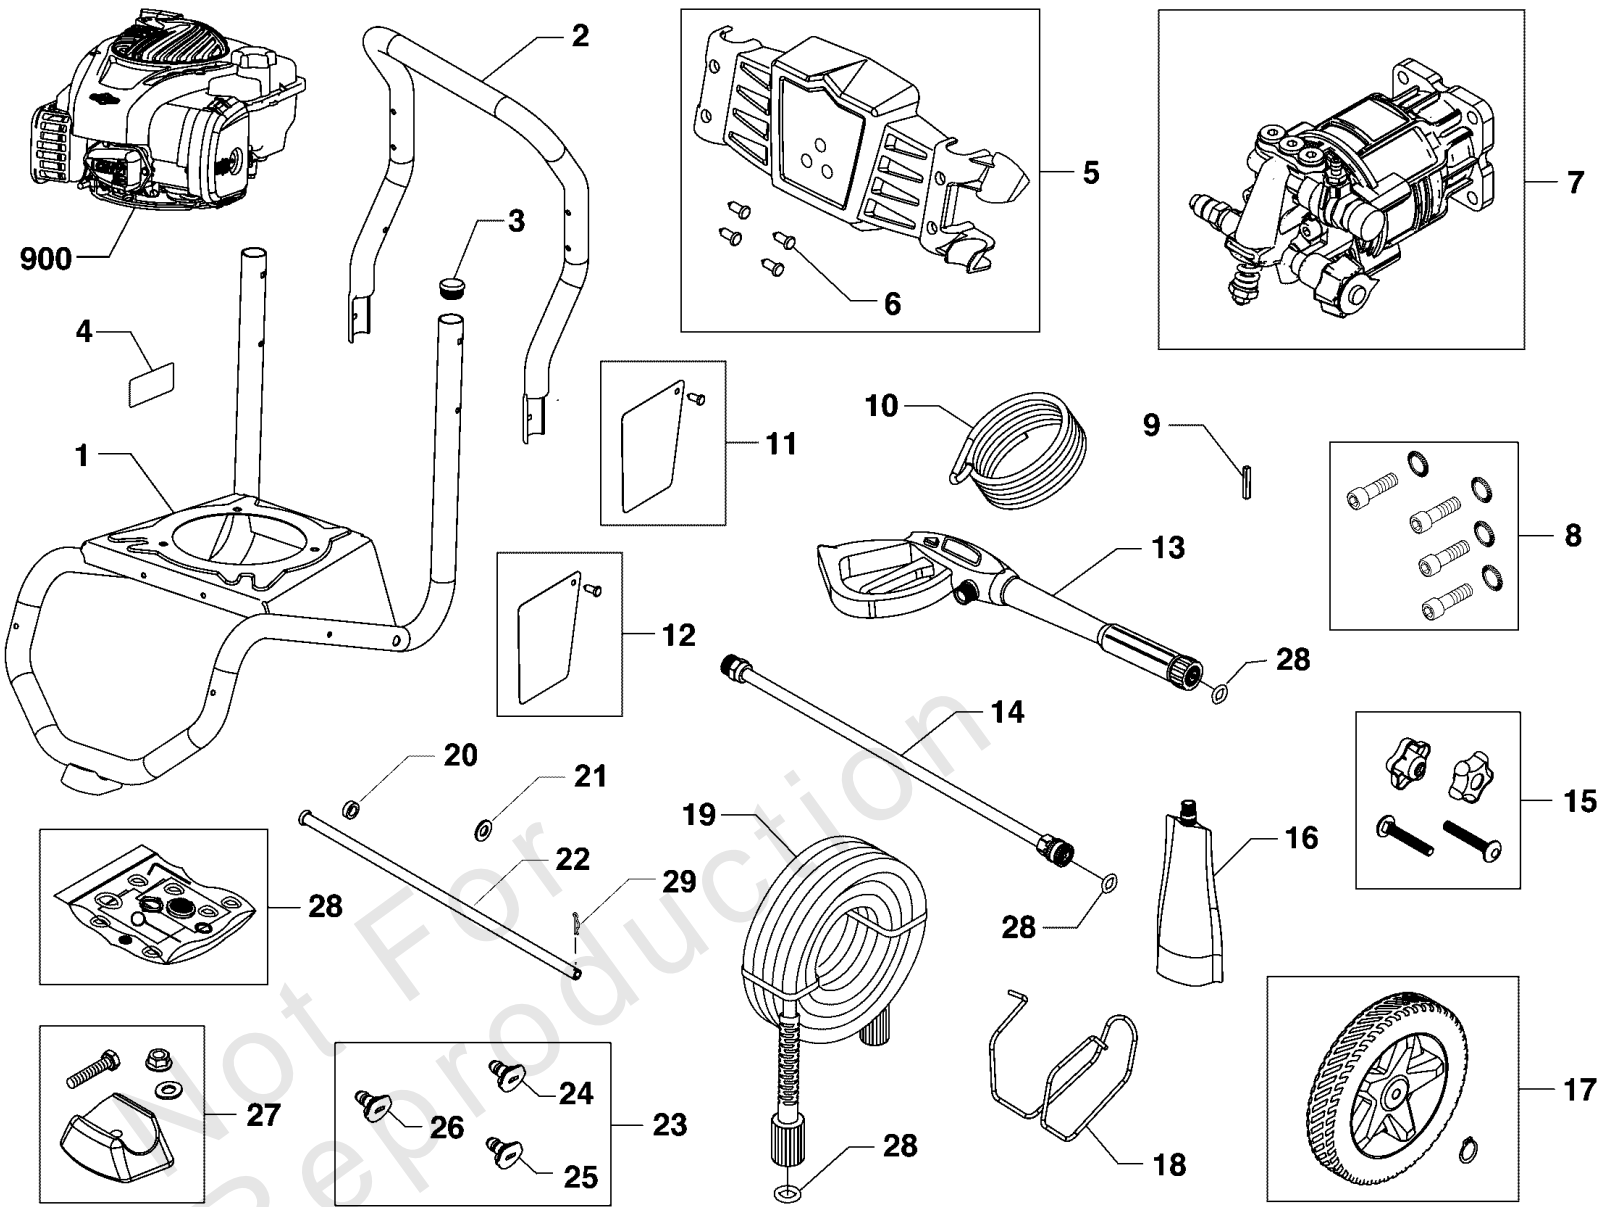

Not For Reproduction

Main Unit (80104393)

Note: Unless noted otherwise, use the standard torque specifications

Mfg. No: 020831-00

Main Unit (80104393)

| REF NO | PART NO | QTY | DESCRIPTION |
|--------|-----------|-----|--|
| 1 | 84007076 | 1 | BASE -(Includes Items 3 & 27) |
| 2 | 84007432 | 1 | HANDLE |
| 3 | 189332GS | 2 | PLUG, Hole |
| 4 | 705851 | 1 | DECAL-Warning Spark |
| 5 | 84007439 | 1 | BILLBOARD -(Includes item 6) |
| 6 | B1797GS | 4 | CLIP |
| 7 | 84007438 | 1 | PUMP |
| 8 | 192131GS | 1 | KIT, Hardware, Pump Mounting |
| 9 | 23139DGS | 1 | KEY |
| 10 | 705076 | 1 | HOSE-CHEMICAL (cut to fit) |
| 11 | 84002531 | 1 | KIT-TAG, WARNING |
| 12 | 84002541 | 1 | KIT-TAG, WARNING, FRNCH |
| 13 | 84002234 | 1 | GUN |
| 14 | 706595 | 1 | EXTENSION, QC |
| 15 | 84001720 | 1 | KIT-HANDLE |
| 16 | 100005 | 1 | OIL-4 CYCLE 30W 18OZ. |
| 17 | 84006367 | 2 | KIT-WHEEL |
| 18 | 84006499 | 1 | WIREFORM |
| 19 | 84006842 | 1 | HOSE |
| 20 | 84006848 | 1 | BUSHING |
| 21 | 22304GS | 2 | Washer, Flat 1/2 |
| 22 | 84007058 | 1 | KIT, Axle -(Includes Items 20, 21 and 29) |
| 23 | 319856GS | 1 | KIT, QC Nozzles |
| 24 | 195983WGS | 1 | Nozzle, QC Red (Included in #10) |
| 25 | 195983YGS | 1 | Nozzle, QC, Green |
| 26 | 198841GS | 1 | NOZZLE, QC, Black |
| 27 | 84006505 | 1 | KIT-MOUNT, VIBRATION |
| 28 | 705001 | 1 | KIT-O-RING MAINTENANCE |
| 29 | 84006849 | 1 | CLIP-RETAINER |
| 900 | ----- | 1 | ENGINE, 127CC, BLACK RECOIL -(Complete Engine Not Servicable, Refer to Engine Component groups) |
| -- | 6039 | | PUMP Saver -(Optional Accessory Not Included) |
| -- | 6059 | | PERFECT MIX MULTI-PURPOSE WASH -(Optional Accessory Not Included) |
| -- | 6160 | | Project Pro® PerfectMix Concrete, Brick, And Tile Cleaner -(Optional Accessory Not Included) |