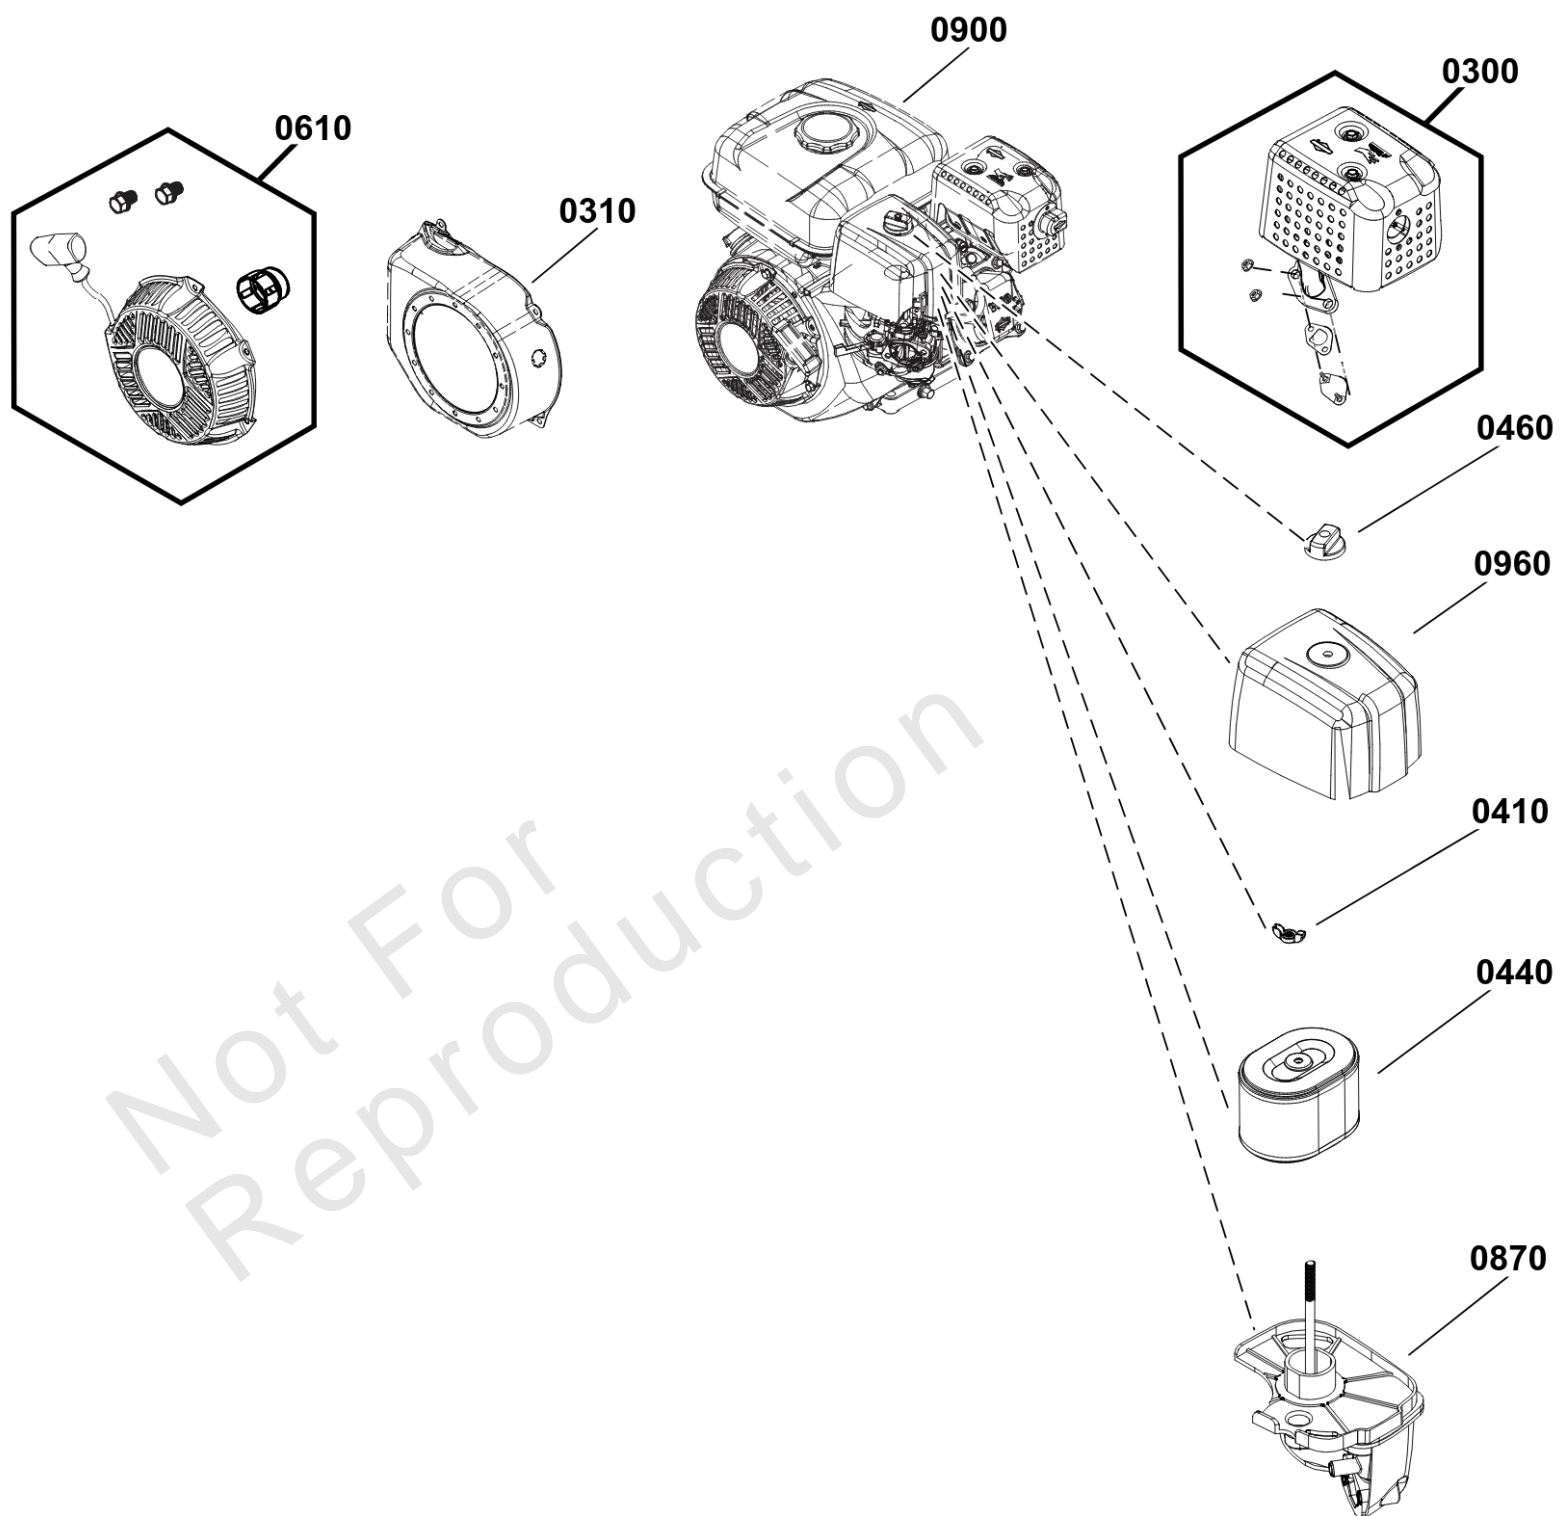

Engine Rewind Exhaust (80105039)

Note: Unless noted otherwise, use the standard torque specifications

Mfg. No: 020831-00