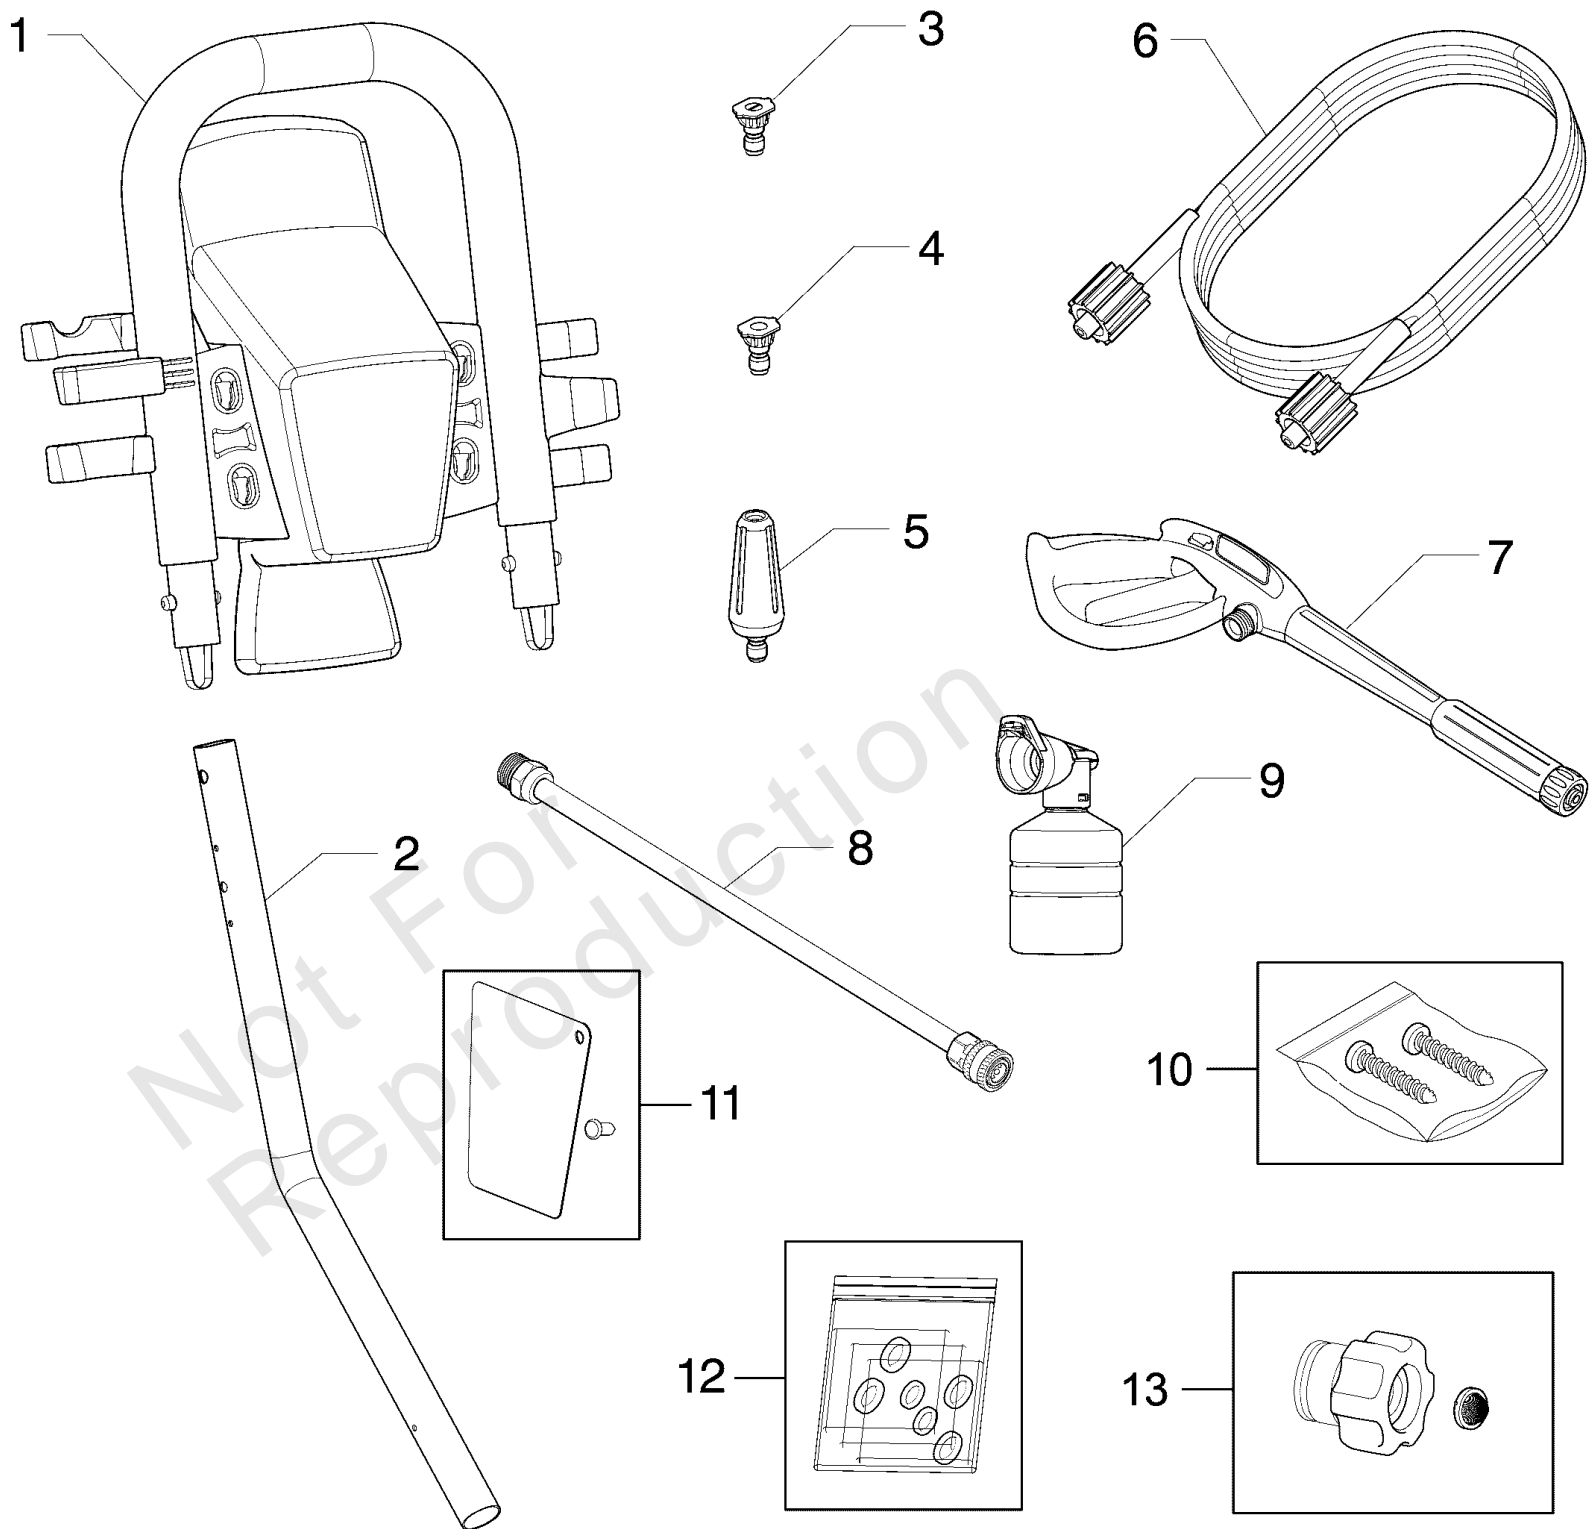

# Parts Manual

Mfg. No: 020700-00  
2,200 PSI Briggs & Stratton

# Main Unit (80027053)

Note: Unless noted otherwise, use the standard torque specifications

Mfg. No: 020700-00

## Main Unit (80027053)

REF NO	PART NO	QTY	DESCRIPTION
1	771835		BILLBOARD
2	771837		HANDLE-TUBE
3	771838		NOZZLE-15 DEGREE
4	771841		NOZZLE-FAN
5	771839		NOZZLE-TURBO
6	771834		HOSE
7	708807		GUN
8	771961		WAND
9	771836		FOAMER
10	771842		KIT-HARDWARE, HANDLE
11	771840		TAG-WARNING
12	705001		KIT-O-RING MAINTENANCE
13	319490GS		ADAPTER, Garden Hose
--	B2384GS		FILTER, Garden Hose -(Part Not Illustrated)
--	707211		DECAL-CORD WARNING -(Part Not Illustrated)
--	6039		PUMP Saver -(Optional Accessory - Not Included)
--	6059		PERFECT MIX MULTI-PURPOSE WASH -(Optional Accessory - Not Included)
--	6160		Project Pro® PerfectMix Concrete, Brick, And Tile Cleaner -(Optional Accessory - Not Included)