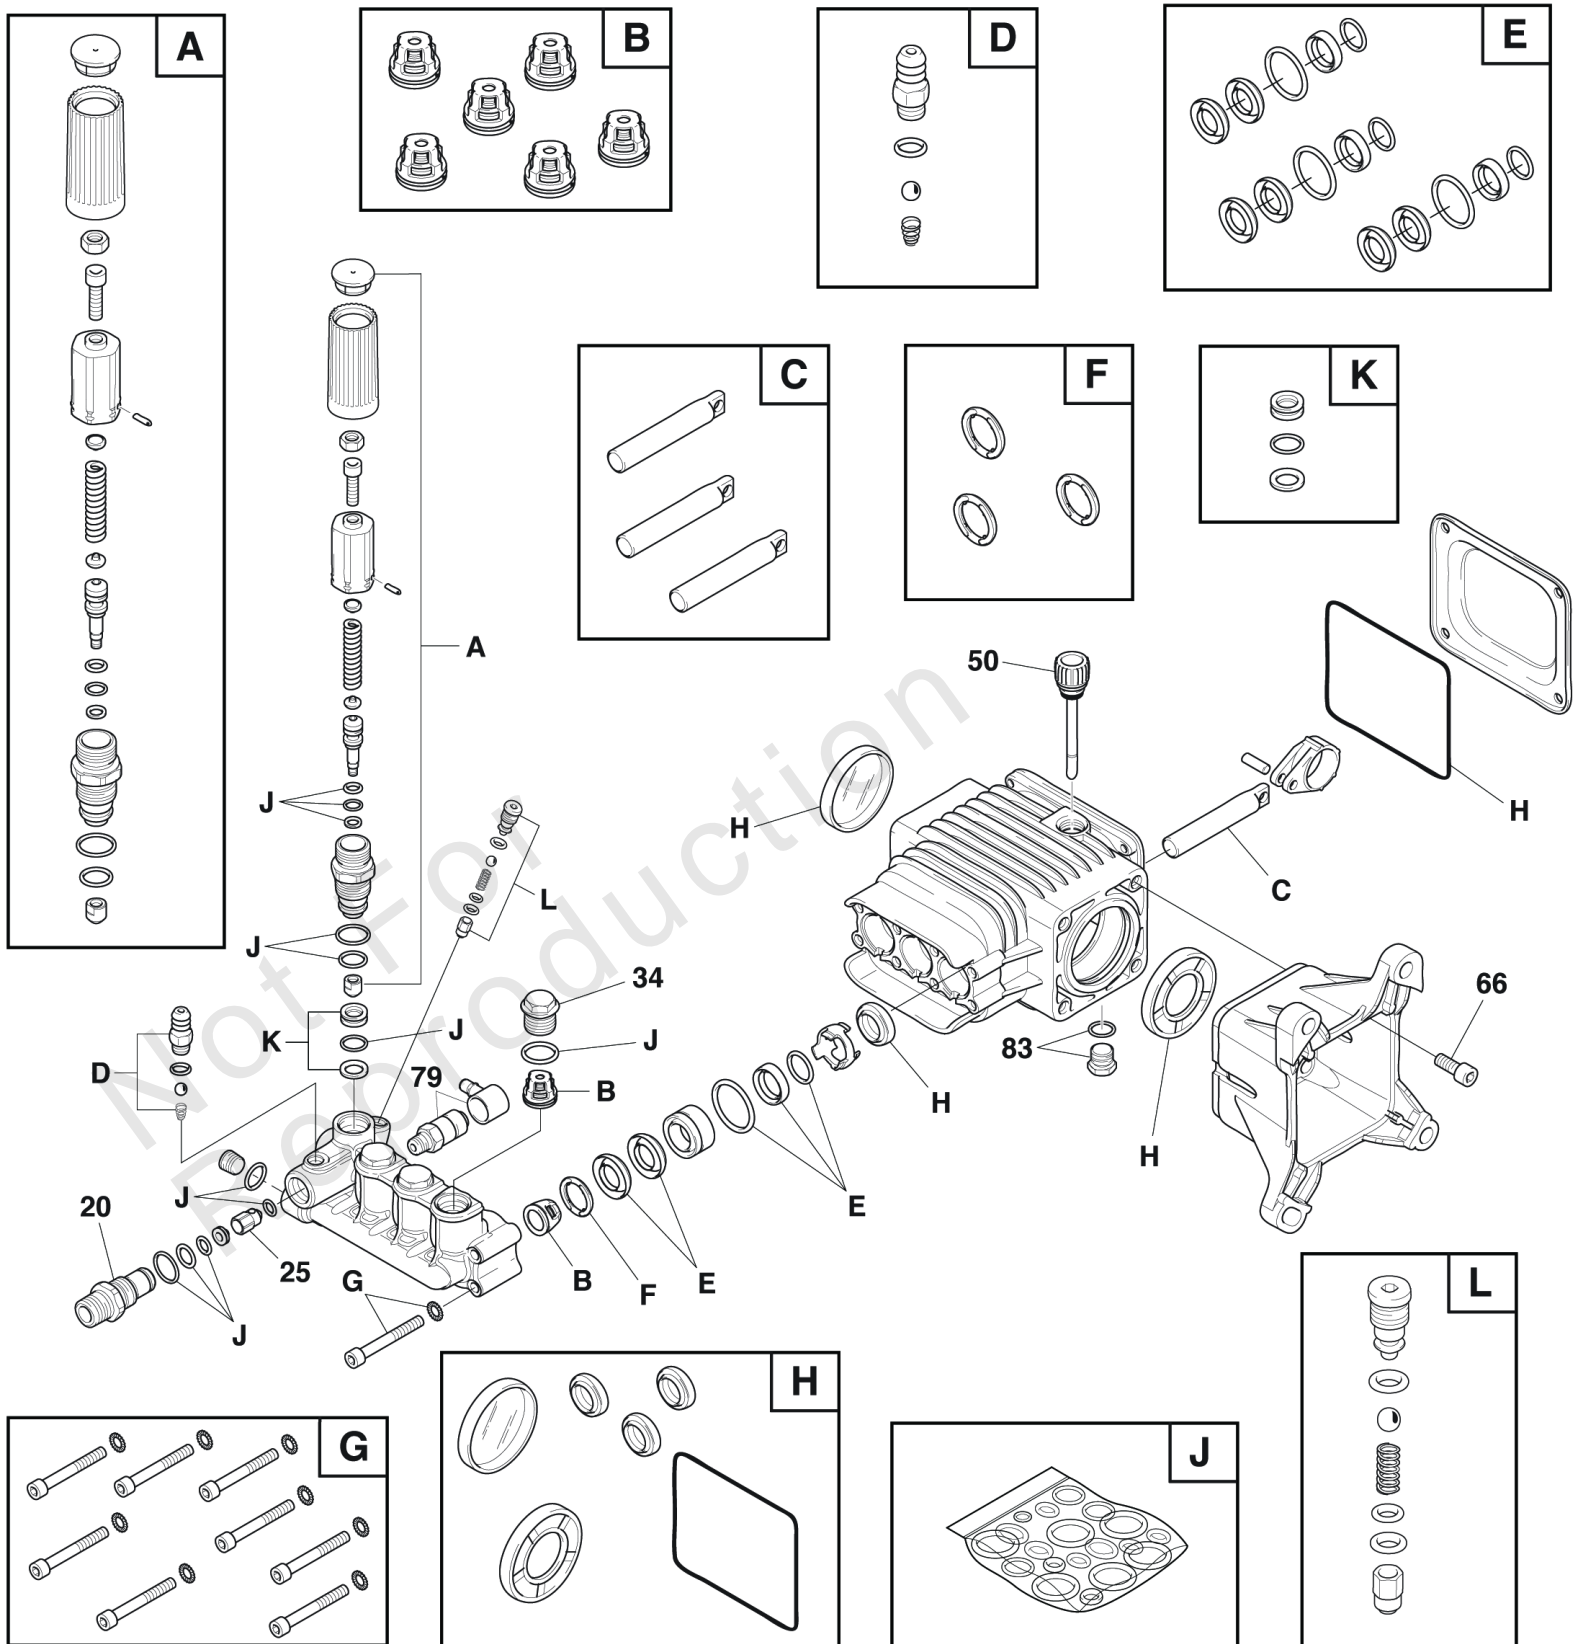

Note: Unless noted otherwise, use the standard torque specifications

Mfg. No: 020507-01

Pump (316370)

REF NO	PART NO	QTY	DESCRIPTION
20	198851GS	1	INJECTOR, Detergent
25	204860GS	1	JET
34	317334GS	1	PLUG
50	198849GS	1	DIPSTICK
66	198297GS	4	SCREW
79	208673GS	1	VALVE, Thermal Relief
83	203034GS	1	PLUG, Drain
A	198736GS	1	*KIT, Unloader
B	317335GS	1	*KIT, Check Valve
C	198844GS	1	*KIT, Piston
D	192914GS	1	*KIT, Chemical Injector
E	198845GS	1	*KIT, Water Seal
F	198848GS	1	*KIT, Support Ring
G	198852GS	1	*KIT, Hardware
H	198846GS	1	*KIT, Oil Seals
J	198847GS	1	*KIT, O Ring
K	202902GS	1	*KIT, Unloader Seat
L	202800GS	1	*KIT, Unloader
--	B2384GS		FILTER, Garden Hose -(Part Not Illustrated)
--	6039		PUMP SAVER -(Optional Accessory)
--	6059		PERFECT MIX MULTI-PURPOSE WASH -(Optional Accessory)
--	6160		Project Pro® PerfectMix Concrete, Brick, And Tile Cleaner -(Optional Accessory)