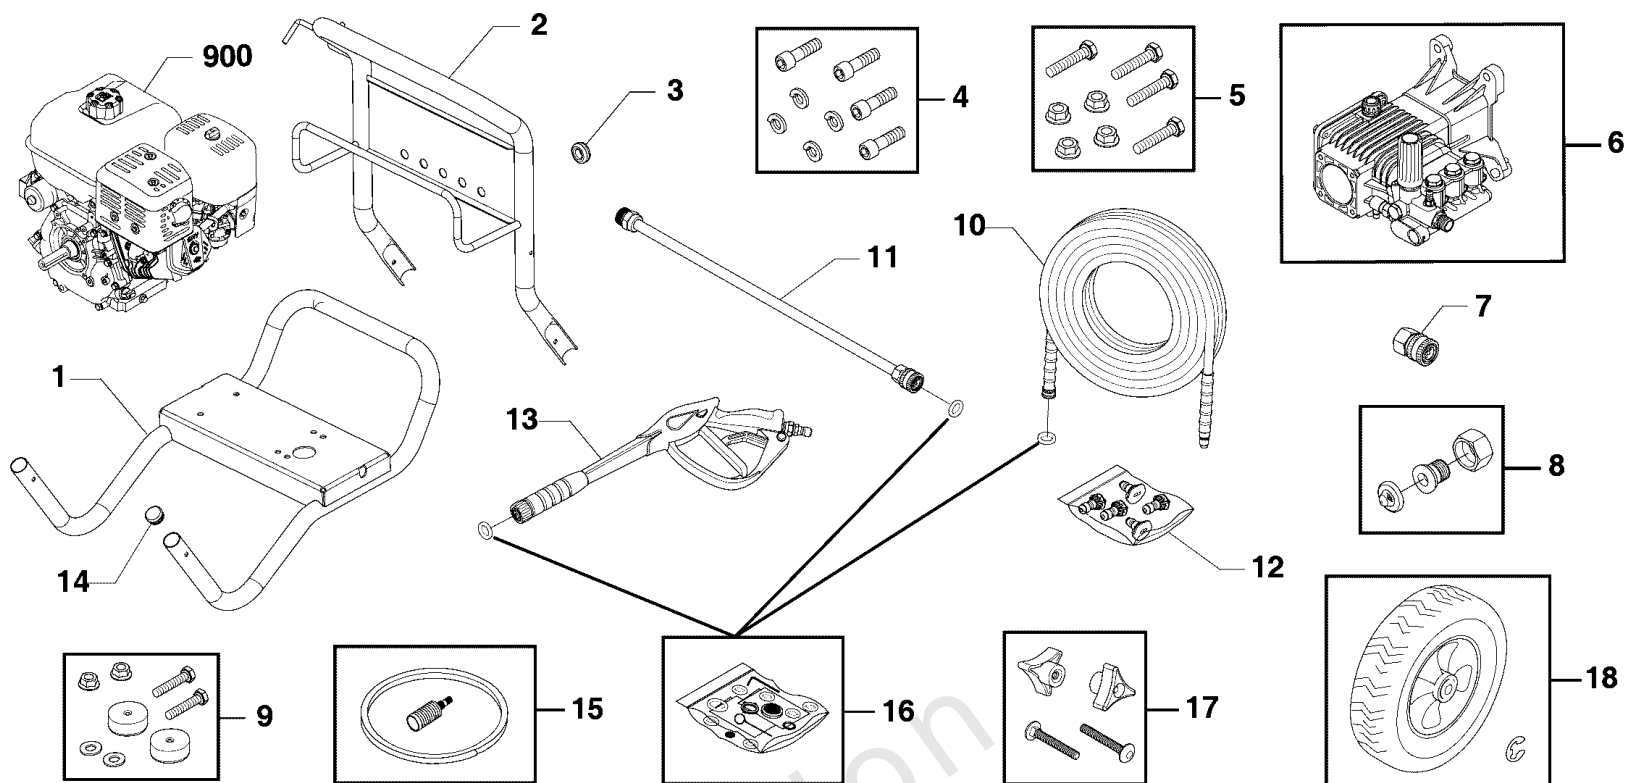

Parts Manual

Mfg. No: 020507-01
4,000 PSI Briggs & Stratton Elite

Main Unit (316691)

Note: Unless noted otherwise, use the standard torque specifications

Mfg. No: 020507-01

Main Unit (316691)

REF NO	PART NO	QTY	DESCRIPTION
1	771772		BASE
2	771776		HANDLE
3	30809GS		GROMMET
4	192132GS		KIT, Hardware, Pump Mounting
5	318208GS		KIT-HARDWARE, ENGINE MOUNTING
6	318207GS		PUMP
7	703824		FITTING
8	199310GS		KIT, Connector, Hose, Garden
9	192310GS		KIT, Vibration Mount
10	316326GS		HOSE
11	207785GS		EXTENSION, QC
12	317351GS		KIT-QC NOZZLES
--	195983EGS		NOZZLE-QC RED
--	195983FGS		NOZZLE-QC YELLOW
--	195983GGS		NOZZLE-QC GREEN
--	195983HGS		NOZZLE-QC WHITE
--	198841GS		NOZZLE, QC, Black
13	704311		GUN
14	189332GS		PLUG, Hole
15	192796GS		KIT, Chem Hose & Filter
16	705001		KIT-O-RING MAINTENANCE
17	203040GS		* KIT, Hardware Handle
18	204876GS		KIT, Wheel
--	704292		E-RING
900	25T232-0158-F1		*ENGINE
--	100005		OIL-4 CYCLE 30W 18OZ. -(Not Illustrated)
--	191267GS		AXLE -(Not Illustrated)
--	705753		KEY, 1/4 X 2, Square -(Not Illustrated)
--	705851		DECAL-Warning Spark -(Not Illustrated)
--	707165		TAG-WARNING, ENG -(Not Illustrated)
--	6039		PUMP Saver -(Optional Accessory - Not Included)
--	6059		PERFECT MIX MULTI-PURPOSE WASH -(Optional Accessory - Not Included)
--	6160		Project Pro® PerfectMix Concrete, Brick, And Tile Cleaner -(Optional Accessory - Not Included)