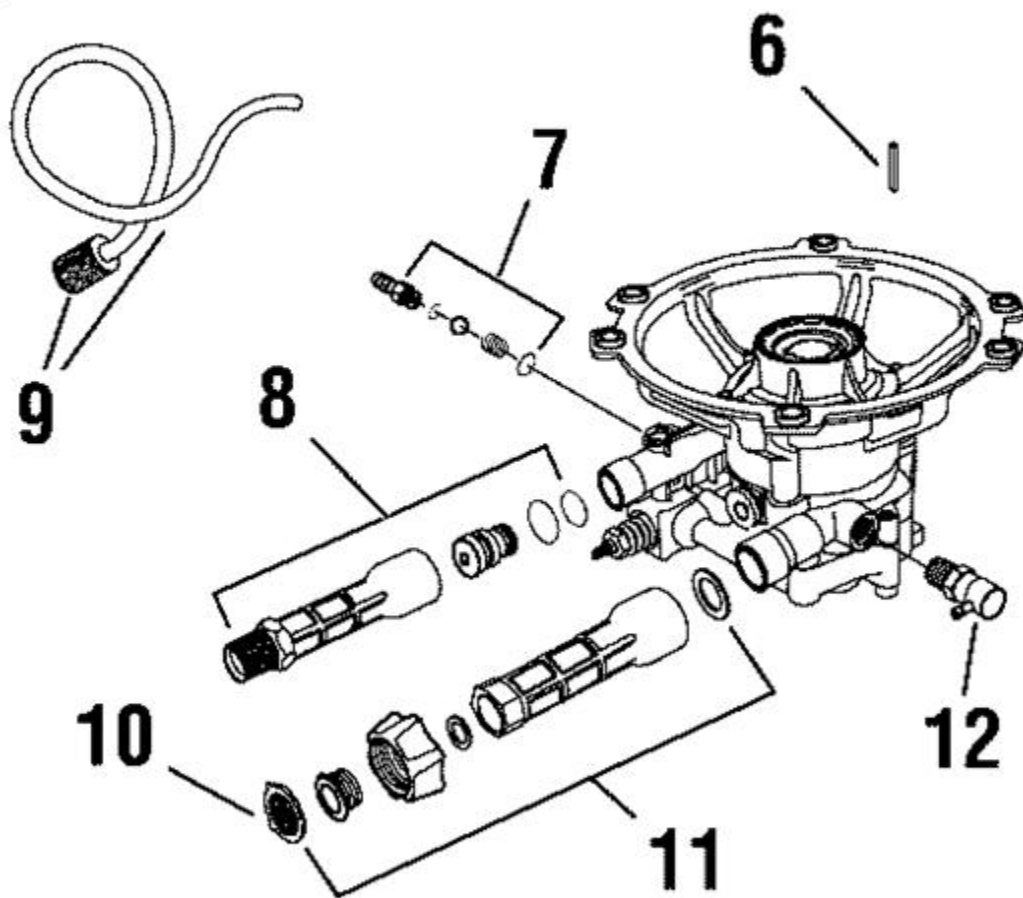

Ref #	Part #	Description	Qty	Context Note	Foot Note
1	209601GS	BASE			
--	205413GS	AXLE			
2	Y199110GS	HANDLE			
3	209602GS	BILLBOARD			
--	B1797GS	CLIPS, Tree			
5A	205816GS	PUMP		(NLA - Order Ref. No. 5B)	
5B	706386	PUMP			
12	192529GS	KIT, Hardware, Pump Mounting			
13	192310GS	KIT, Vibration Mount			
14	202181GS	KIT, QC Nozzles			
--	198841GS	NOZZLE, QC Black			
--	201580RGS	NOZZLE, QC Yellow			
--	201580XGS	NOZZLE, QC Orange			
--	201580AEGS	NOZZLE, QC Red			
15	202017GS	HOSE			
16	204627GS	GUN			
17	200595GS	EXTENSION, QC			
18	B2203GS	KIT, Hardware Handle			
19	209568GS	KIT, Wheel			
--	192050GS	E-RING			
--	200520GS	HUBCAP			
900	-----	*ENGINE			*Contact Engine Manufacturer for parts and service.
--	194256GS	TAG, Warning		(Not Illustrated)	
--	209292GS	DECAL, Shroud		(Not Illustrated)	
--	BB3061BGS	OIL BOTTLE		(Not Illustrated)	
--	6048	KIT, O-Ring Maintenance		(Optional Accessory)	
--	6039	PUMP SAVER		(Optional Accessory)	

5A

Ref #	Part #	Description	Qty	Context	Note	Foot Note
5A	205816GS	PUMP			(NLA)	
6	23139GS	Key				
7	190593GS	Kit, Chemical Injection				
8	206375GS	Kit, Water Outlet				
9	189971GS	Kit, Chemical Hose/Filter				
10	B2384GS	Filter, Inlet				
11	206374GS	Kit, Water Inlet				
12	208673GS	Valve, Thermal Relief				