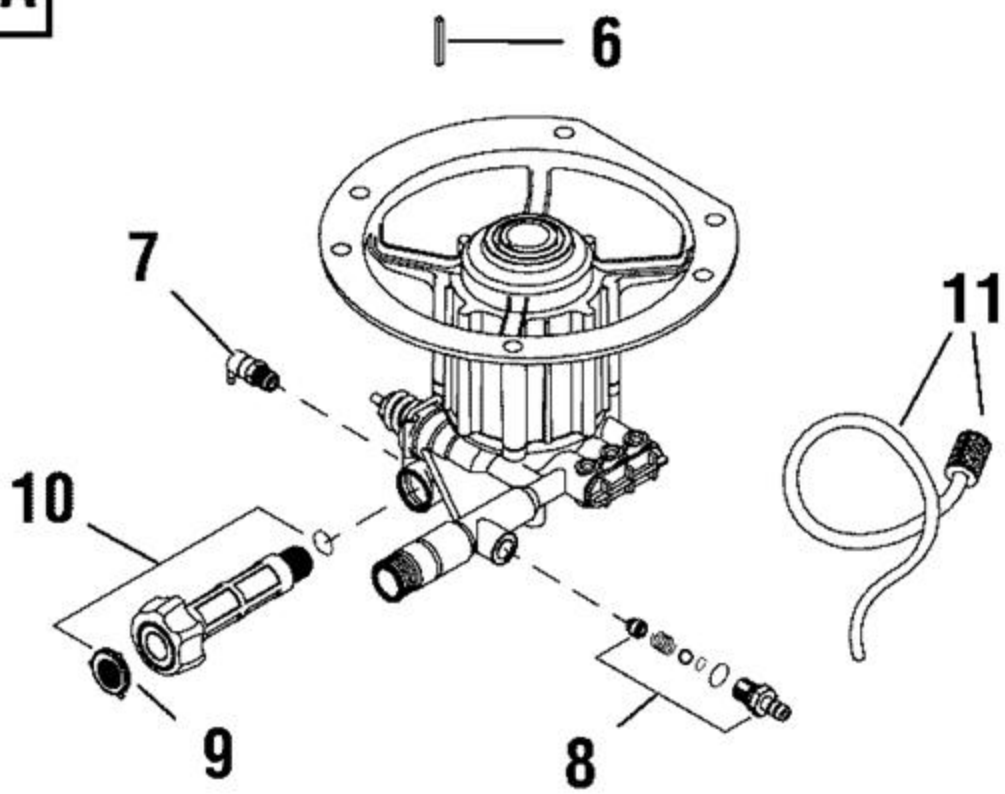

Ref #	Part #	Description	Qty	Context Note	Foot Note
1	209570GS	BASE, w/Mounts			
2	J199110GS	HANDLE			
3	209590GS	BILLBOARD, w/Decals & Clips			
--	195964GS	CLIPS, Tree			
4	B2203GS	KIT, Handle Connector			
5A	206383GS	PUMP, Complete		(NLA - Order Ref. No. 5B)	
5B	706384	PUMP			
6	209568GS	KIT, Wheel			
--	205413GS	AXLE			
--	200520GS	HUBCAP			
--	192050GS	E-RING			
7	204971GS	KIT, NOZZLES			
--	198841GS	NOZZLE, Plastic, Soap			
--	195983AEGE	NOZZLE, QC, Red			
--	195983RGS	NOZZLE, QC, White			
--	195983XGS	NOZZLE, QC, Yellow			
8	196138GS	HOSE			
9	192310GS	KIT, Vibration Mount			
10	204627GS	GUN			
11	200595GS	EXTENSION, QC			
12	192525GS	KIT, Pump Mounting Hardware			
900	-----	* ENGINE			* Contact Engine Manufacturer
--	194256GS	KIT, Tag/Warning, Service		(Not Illustrated)	
--	794693	DECAL, Warning		(Not Illustrated)	
--	793973	ASSEMBLY, Shroud/Label		(Not Illustrated)	
--	208538GS	DECAL, Warning, Spark		(Not Illustrated)	
--	BB3061BGS	OIL BOTTLE		(Not Illustrated)	
--	6048	PUMP SAVER		(Optional Accessory)	
--	6039	KIT, O-Ring Maintainence		(Optional Accessory)	

5A

Ref #	Part #	Description	Qty	Context	Note	Foot	Note
5A	206383GS	PUMP			(NLA)		
6	23139GS	Key					
7	208673GS	Valve, Thermal Relief					
8	200279GS	Kit, Chemical Injection					
9	B2384GS	Filter, Inlet					
10	200278GS	Kit, Water Inlet					
11	189971GS	Kit, Chemical Hose					