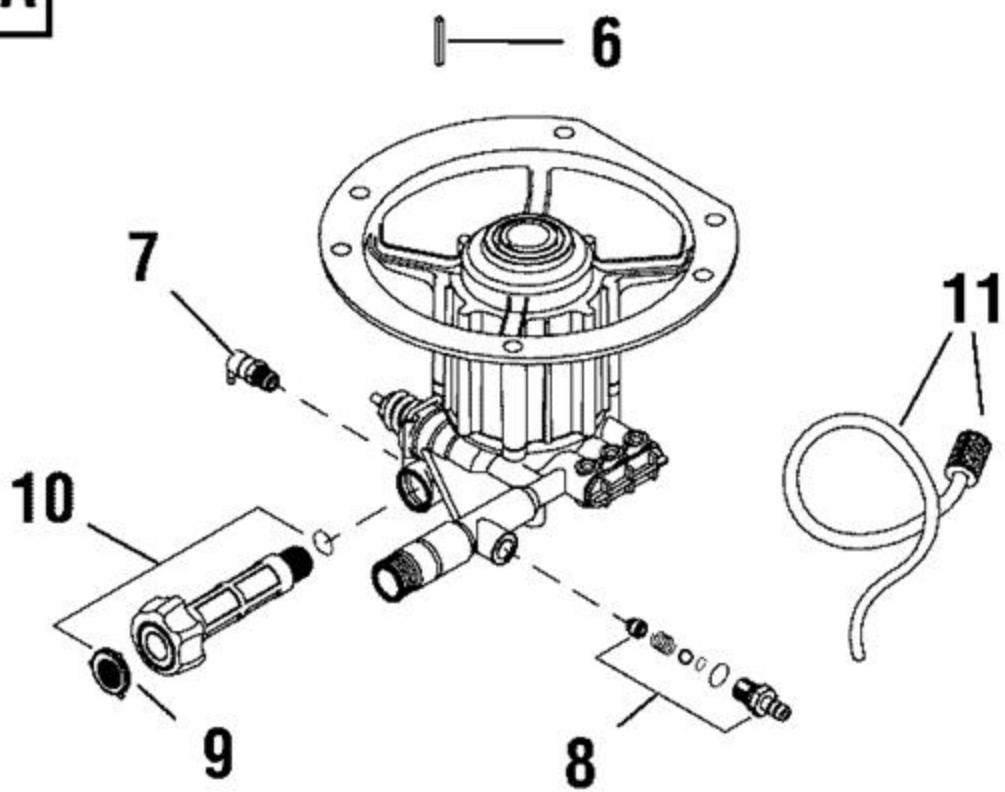

Ref #	Part #	Description	Qty	Context Note	Foot Note
1	209570GS	BASE, w/Mounts			
2	J199110GS	HANDLE			
3	209590GS	BILLBOARD, w/Decals & CLIPS			
--	195964GS	CLIPS, Tree			
5A	206383GS	PUMP		(NLA - Order Ref. No. 5B)	
5B	706384	PUMP			
11	209568GS	KIT, Wheel			
--	205413GS	AXLE			
--	200520GS	HUBCAP			
--	192050GS	E-RING			
12	196138GS	HOSE			
13	204971GS	KIT, NOZZLES			
--	198841GS	NOZZLE, Plastic, Soap			
--	195983AEGS	NOZZLE, QC, Red			
--	195983RGS	NOZZLE, QC, White			
--	195983XGS	NOZZLE, QC, Yellow			
14	192310GS	KIT, Vibration Mount			
15	204627GS	GUN			
16	200595GS	EXTENSION, QC			
17	192525GS	KIT, Pump Mounting Hardware			
18	B2203GS	KIT, Handle Connector			
900	-----	* ENGINE			* Contact Engine Manufacturer
--	194256GS	KIT, Tag/Warning, Service		(Not Illustrated)	
--	794693	DECAL, Warning		(Not Illustrated)	
--	793973	ASSEMBLY, Shroud/Label		(Not Illustrated)	
--	209121GS	DECAL, Shroud		(Not Illustrated)	
--	BB3061BGS	OIL BOTTLE		(Not Illustrated)	
--	6048	PUMP SAVER		(Optional Accessory)	
--	6039	KIT, O-Ring Maintainence		(Optional Accessory)	

5A

Ref #	Part #	Description	Qty	Context	Note	Foot	Note
5A	206383GS	PUMP			(NLA)		
6	23139GS	Key					
7	208673GS	Valve, Thermal Relief					
8	200279GS	Kit, Chemical Injection					
9	B2384GS	Filter, Inlet					
10	200278GS	Kit, Water Inlet					
11	189971GS	Kit, Chemical Hose					