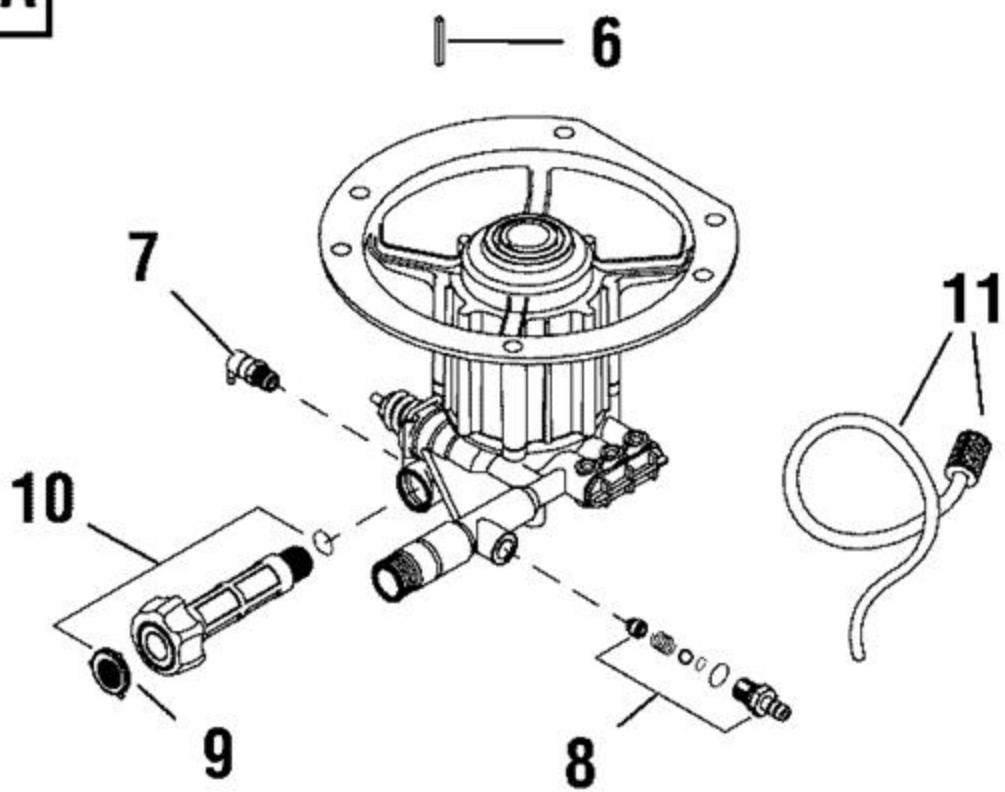

Ref #	Part #	Description	Qty	Context Note	Foot Note
1	204701GS	BASE, With Mounts			
2	B206781GS	HANDLE			
3	196006GS	HOSE			
5A	206383GS	PUMP		(NLA - Order Ref. No. 5B)	
5B	706385	PUMP			
11	B2203GS	KIT, Fastening Handle			
12	198766GS	KIT, Vibration Mount			
13	208619GS	KIT, Wheel			
--	192050GS	E-RING			
14	207977GS	KIT, Spray Tips			
--	198841GS	NOZZLE, Plastic, Soap			
--	195983AEGS	NOZZLE, QC, Red			
--	195983AGGS	NOZZLE, QC, Green			
15	206813GS	HOLDER, Accessory			
16	207790GS	WAND, Nozzle Holder			
17	204627GS	GUN			
900	-----	* ENGINE			* Contact Engine Manufacturer for parts & service.
--	BB3061BGS	OIL BOTTLE		(Not Illustrated)	
--	B1797GS	CLIP, Tree		(Not Illustrated)	
--	794693	LABEL, Warning		(Not Illustrated)	
--	208467GS	DECAL, Unit		(Not Illustrated)	
--	200658GS	DECAL, Recoil		(Not Illustrated)	
--	207289GS	DECAL, Front Base		(Not Illustrated)	
--	194256GS	KIT, Tag Warning, Service		(Not Illustrated)	
--	208410GS	AXLE		(Not Illustrated)	
--	6039	PUMP SAVER		(Optional Accessory)	
--	6048	KIT, O-Ring Maintenance		(Optional Accessory)	

5A

Ref #	Part #	Description	Qty	Context	Note	Foot	Note
5A	206383GS	PUMP			(NLA)		
6	23139GS	Key					
7	208673GS	Valve, Thermal Relief					
8	200279GS	Kit, Chemical Injection					
9	B2384GS	Filter, Inlet					
10	200278GS	Kit, Water Inlet					
11	189971GS	Kit, Chemical Hose					