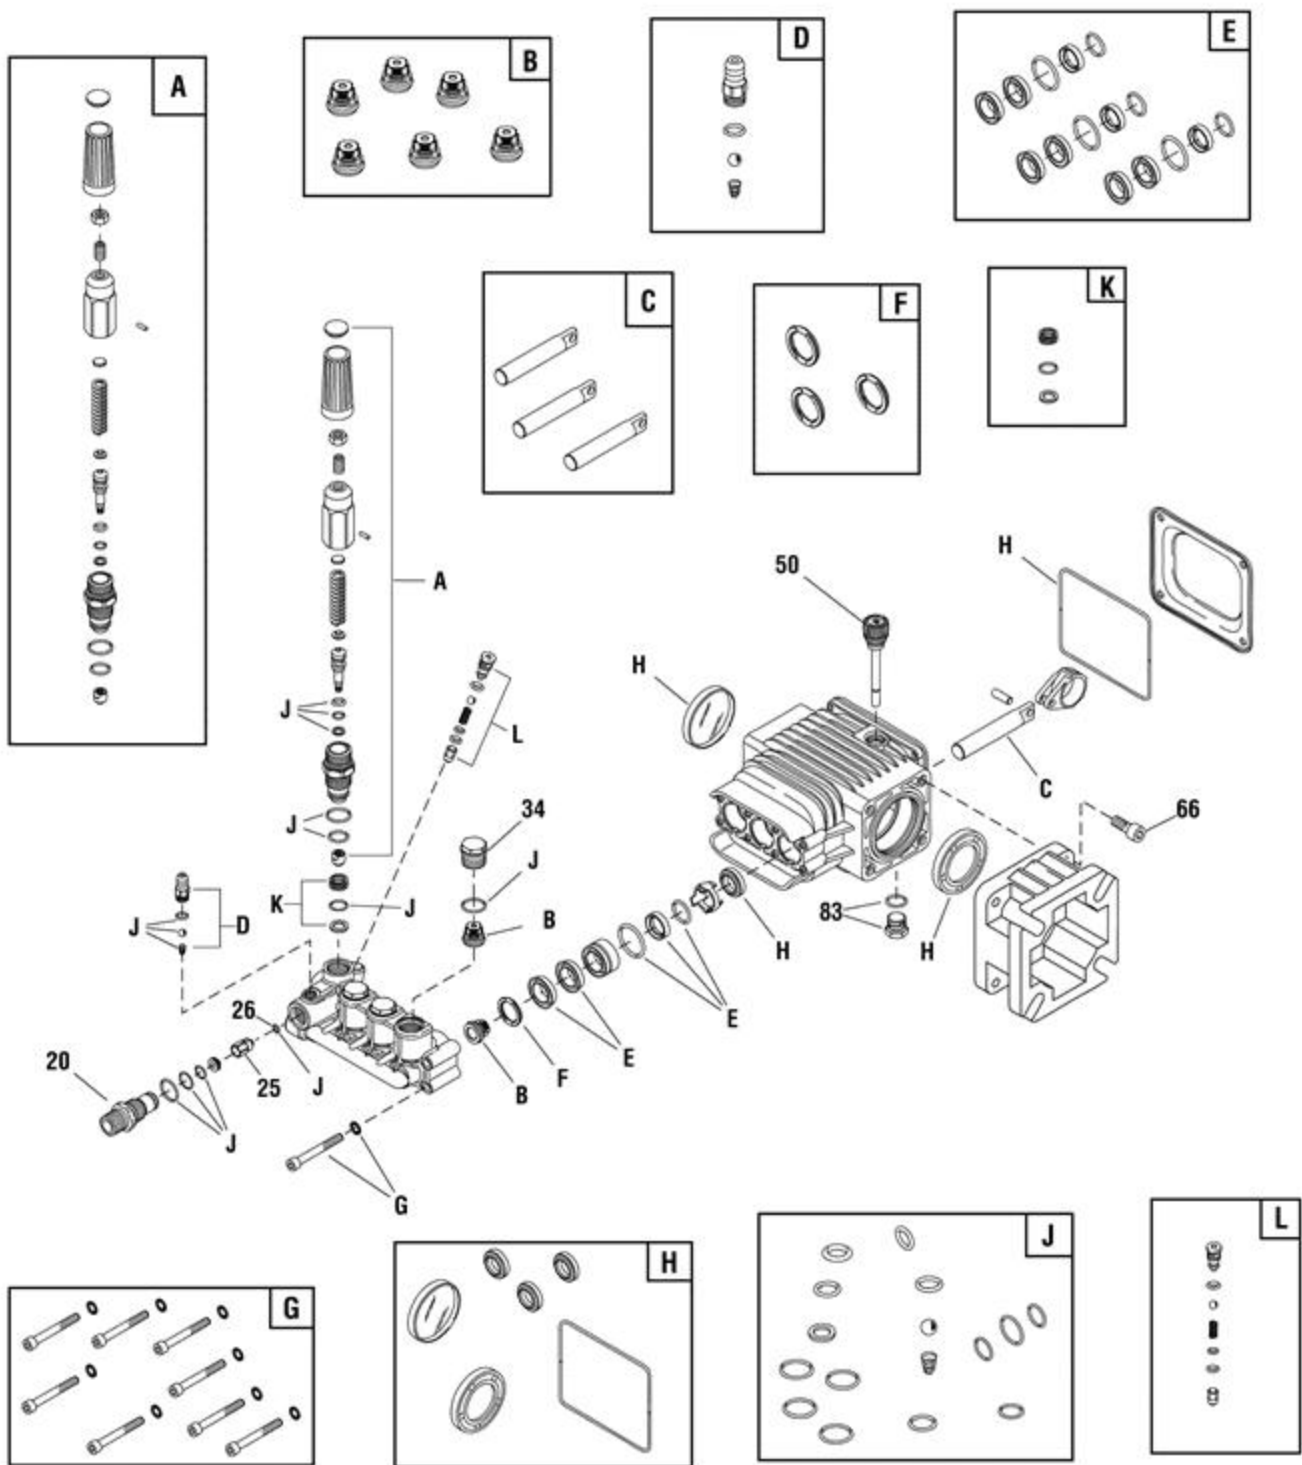

Ref #	Part #	Description	Qty	Context Note	Foot Note
1	204854GS	BASE			
2	W201453GS	HANDLE			
3	202635GS	HOSE			
4	208324GS	KIT, QC Nozzles			
--	195983NGS	NOZZLE, QC, Red			
--	195983PGS	NOZZLE, QC, Yellow			
--	195983QGS	NOZZLE, QC, Green			
--	195983RGS	NOZZLE, QC, White			
--	198841GS	NOZZLE, QC, Black			
5	192134GS	KIT, Vibration Mount			
6	202771GS	KIT, Hardware, Pump Mounting			
7	202775GS	KIT, Wheel			
--	191265GS	E-RING			
8	192796GS	HOSE, Chemical			
9	202772GS	PUMP			
--	208673GS	VALVE, Thermal Relief			
--	23139DGS	KEY			
10	95458GS	FITTING			
11	199310GS	ADAPTER, Garden Hose			
12	199956GS	GUN			
13	193814GS	EXTENSION, QC			
14	203040GS	KIT, Hardware, Handle			
15	192310GS	KIT, Vibration Mount			
900	-----	**ENGINE			
--	208303GS	MANUAL, Operator`s, ENG		(Not Illustrated)	
--	208305GS	MANUAL, Operator`s, SP		(Not Illustrated)	
--	208097GS	AXLE		(Not Illustrated)	
--	30809GS	GROMMET		(Not Illustrated)	
--	202488GS	OIL BOTTLE		(Not Illustrated)	
--	208347GS	DECAL, Engine		(Not Illustrated)	
--	208348GS	DECAL, Ari Cleaner		(Not Illustrated)	
--	208352GS	DECAL, Recoil		(Not Illustrated)	
--	194256GS	TAG, Warning		(Not Illustrated)	
--	6039	PUMP SAVER		(Optional Accessory)	
--	6048	O-RING MAINTENANCE		(Optional Accessory)	