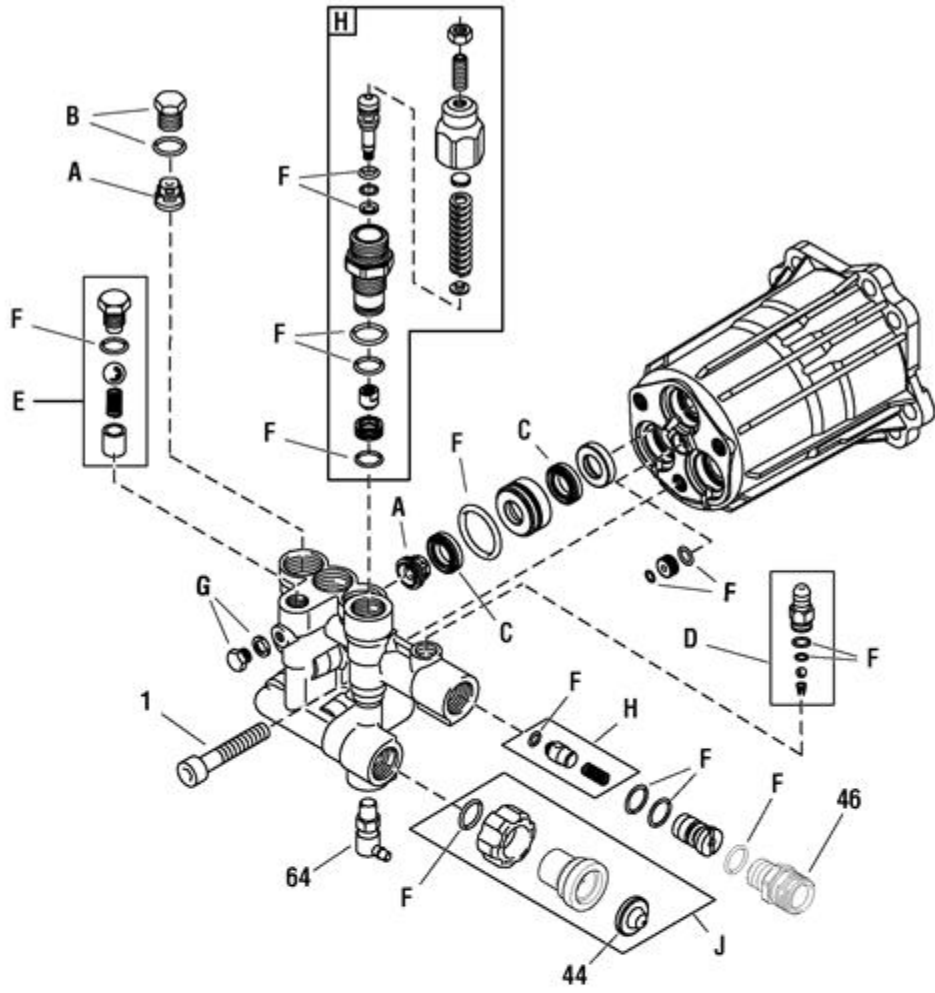

Ref #	Part #	Description	Qty	Context Note	Foot Note
1	314587GS	BASE			
2	201499BRGS	HANDLE			
3	204865GS	BILLBOARD			
--	195964GS	CLIP			
4	318112GS	PUMP			
5	192014GS	FITTING			
6	192015GS	FITTING			
7	95519GS	QUICK CONNECT			
8	95518GS	QUICK CONNECT			
9	202017GS	HOSE			
10	203083GS	KIT, Wheel			
--	200520GS	HUBCAP			
--	192050GS	E-Ring			
11	207471GS	KIT, QC Nozzles			
--	195983XGS	NOZZLE, QC Yellow			
--	195983AAGS	NOZZLE, QC Red			
--	195983RGS	NOZZLE, QC White			
--	198841GS	NOZZLE, QC Black			
12	192198GS	EXTENSION, QC			
13	204627GS	GUN			
14	192553GS	KIT, Vibration Mount			
15	B2203GS	KIT, Hardware, Handle			
16	192131GS	KIT, Hardware, Pump Mounting			
17	196002GS	KIT, O-Ring			
18	192134GS	KIT, Vibration Mount			
900	-----	* ENGINE			*Contact Engine Manufacturer for parts and service.
--	23139DGS	KEY		(Not Illustrated)	
--	310975GS	HOSE, Chemical		(Not Illustrated)	
--	201314GS	AXLE		(Not Illustrated)	
--	695755	KNOB, Throttle		(Not Illustrated)	
--	200171GS	TAG, Warning		(Not Illustrated)	
--	204861GS	KIT, Decal		(Not Illustrated)	

Ref #	Part #	Description	Qty	Context Note	Foot Note
1	204087GS	SCREW	3		
44	B2384GS	FILTER, Garden Hose	1		
46	204083GS	FITTING	1		
64	208673GS	VALVE, Thermal Relief	1		
A	204082GS	* KIT, Check Valve	--		* Kit includes all parts shown in box.
B	317056GS	* KIT, Plug	--		* Kit includes all parts shown in box.
C	204084GS	* KIT, Water Seal	--		* Kit includes all parts shown in box.
D	317787GS	* KIT, Chemical Injector	--		* Kit includes all parts shown in box.
E	317788GS	* KIT, Easy Start	--		* Kit includes all parts shown in box.
F	317843GS	* KIT, O-Ring	--		* Kit includes all parts shown in box.
G	200350GS	SCREW, Grub	--		* Kit includes all parts shown in box.
H	706610	* KIT, Unloader	--		* Kit includes all parts shown in box.
J	204085GS	* KIT, Water Inlet	--		* Kit includes all parts shown in box.
--	6039	PUMP SAVER	--	(Optional Accessory - Not Included)	