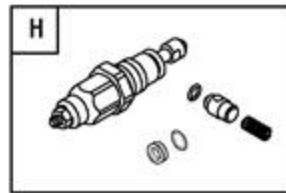

Ref #	Part #	Description	Qty	Context Note	Foot Note
1	314587GS	BASE			
2	201499BRGS	HANDLE			
3	204865GS	BILLBOARD			
--	195964GS	CLIP			
4	318112GS	PUMP			
5	192014GS	FITTING			
6	192015GS	FITTING			
7	95519GS	QUICK CONNECT			
8	95518GS	QUICK CONNECT			
9	202017GS	HOSE			
10	203083GS	KIT, Wheel			
--	200520GS	HUBCAP			
--	192050GS	E-Ring			
11	207471GS	KIT, QC Nozzles			
--	195983XGS	NOZZLE, QC Yellow			
--	195983AAGS	NOZZLE, QC Red			
--	195983RGS	NOZZLE, QC White			
--	198841GS	NOZZLE, QC Black			
12	192198GS	EXTENSION, QC			
13	204627GS	GUN			
14	192553GS	KIT, Vibration Mount			
15	B2203GS	KIT, Hardware, Handle			
16	192131GS	KIT, Hardware, Pump Mounting			
17	196002GS	KIT, O-Ring			
18	192134GS	KIT, Vibration Mount			
900	-----	* ENGINE			*Contact Engine Manufacturer for parts and service.
--	23139DGS	KEY		(Not Illustrated)	
--	310975GS	HOSE, Chemical		(Not Illustrated)	
--	201314GS	AXLE		(Not Illustrated)	
--	695755	KNOB, Throttle		(Not Illustrated)	
--	200171GS	TAG, Warning		(Not Illustrated)	
--	204861GS	KIT, Decal		(Not Illustrated)	

Ref #	Part #	Description	Qty	Context Note	Foot Note
1	204087GS	SCREW	3		
44	B2384GS	FILTER, Garden Hose	1		
46	204083GS	FITTING	1		
64	208673GS	VALVE, Thermal Relief	1		
A	204082GS	* KIT, Check Valve	--		* Kit includes all parts shown in box.
B	317056GS	* KIT, Plug	--		* Kit includes all parts shown in box.
C	204084GS	* KIT, Water Seal	--		* Kit includes all parts shown in box.
D	317787GS	* KIT, Chemical Injector	--		* Kit includes all parts shown in box.
E	317788GS	* KIT, Easy Start	--		* Kit includes all parts shown in box.
F	317843GS	* KIT, O-Ring	--		* Kit includes all parts shown in box.
G	200350GS	SCREW, Grub	--		* Kit includes all parts shown in box.
H	706610	* KIT, Unloader	--		* Kit includes all parts shown in box.
J	204085GS	* KIT, Water Inlet	--		* Kit includes all parts shown in box.
--	6039	PUMP SAVER	--	(Optional Accessory - Not Included)	