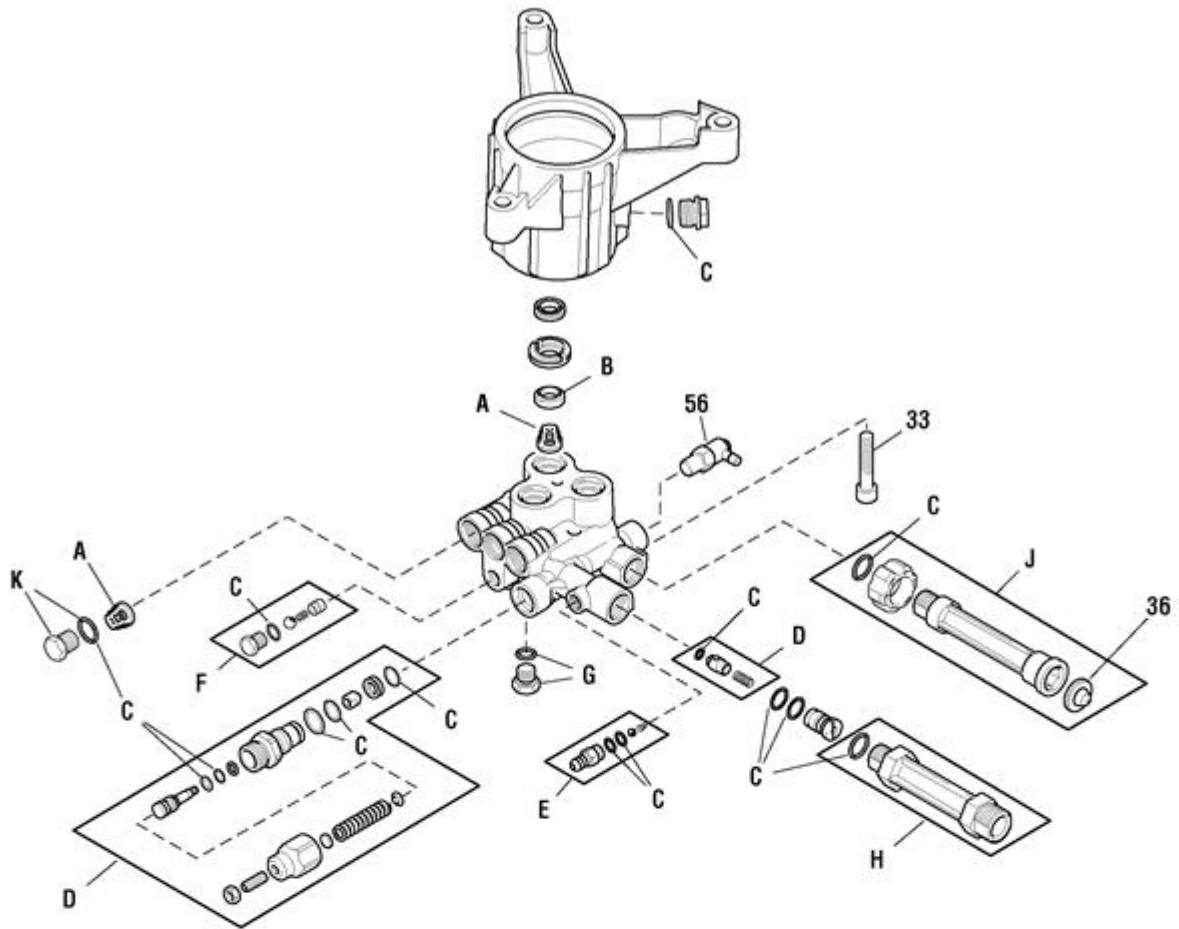

Ref #	Part #	Description	Qty	Context Note	Foot Note
1	312028GS	BASE			
2	199110BRGS	HANDLE			
3	206442GS	BILLBOARD			
--	B1797GS	CLIP			
4	192015GS	FITTING			
5	95518GS	QUICK CONNECT			
6	192014GS	FITTING			
7	705445	PUMP			
8	703347	NUT			
9	313032GS	AXLE			
10	319853GS	GUN			
11	205015CGS	WAND, Adjustable			
12	B1236DGS	ORIFICE			
13	95519GS	QUICK CONNECT			
14	202017GS	HOSE			
15	95456GS	QUICK CONNECT			
16	192310GS	KIT, Vibration Mount			
17	315139GS	KIT Hardware, Pump Mounting			
18	B2203GS	KIT, Hardware, Handle			
19	705002	KIT, O-Ring			
20	203083GS	KIT, Wheel			
--	200520GS	HUBCAP			
--	704293	E-RING			
900	-----	* ENGINE			*Contact Engine Manufacturer for parts and service.
--	705076	HOSE, Chemical		(Not Illustrated)	
--	23139GS	KEY		(Not Illustrated)	
--	207398GS	DECAL, Shroud		(Not Illustrated)	
--	200171GS	TAG, Warning		(Not Illustrated)	
--	6039	PUMP SAVER		(Optional Accessory - Not Included)	

Ref #	Part #	Description	Qty	Context Note	Foot Note
33	200275GS	SCREW			
36	B2384GS	FILTER-GARDEN HOSE			
56	208673GS	VALVE-THERMO RELIEF			
A	200344GS	* KIT-CHECK VALVE			* Service Kit includes all parts shown in box.
B	200345GS	* KIT-WATER SEAL			* Service Kit includes all parts shown in box.
C	319404GS	* KIT-O-RING			* Service Kit includes all parts shown in box.
D	706610	* KIT-UNLOADER			* Service Kit includes all parts shown in box.
E	317787GS	* KIT-CHEMICAL INJ			* Service Kit includes all parts shown in box.
F	200349GS	* KIT-EASY START			* Service Kit includes all parts shown in box.
G	200350GS	* SCREW-GRUB			* Service Kit includes all parts shown in box.
H	201497GS	* FITTING			* Service Kit includes all parts shown in box.
J	201496GS	* KIT-WATER INLET			* Service Kit includes all parts shown in box.
K	317056GS	* KIT-PLUG			* Service Kit includes all parts shown in box.
--	6039	PUMP SAVER		(Optional Accessory - Not Included)	