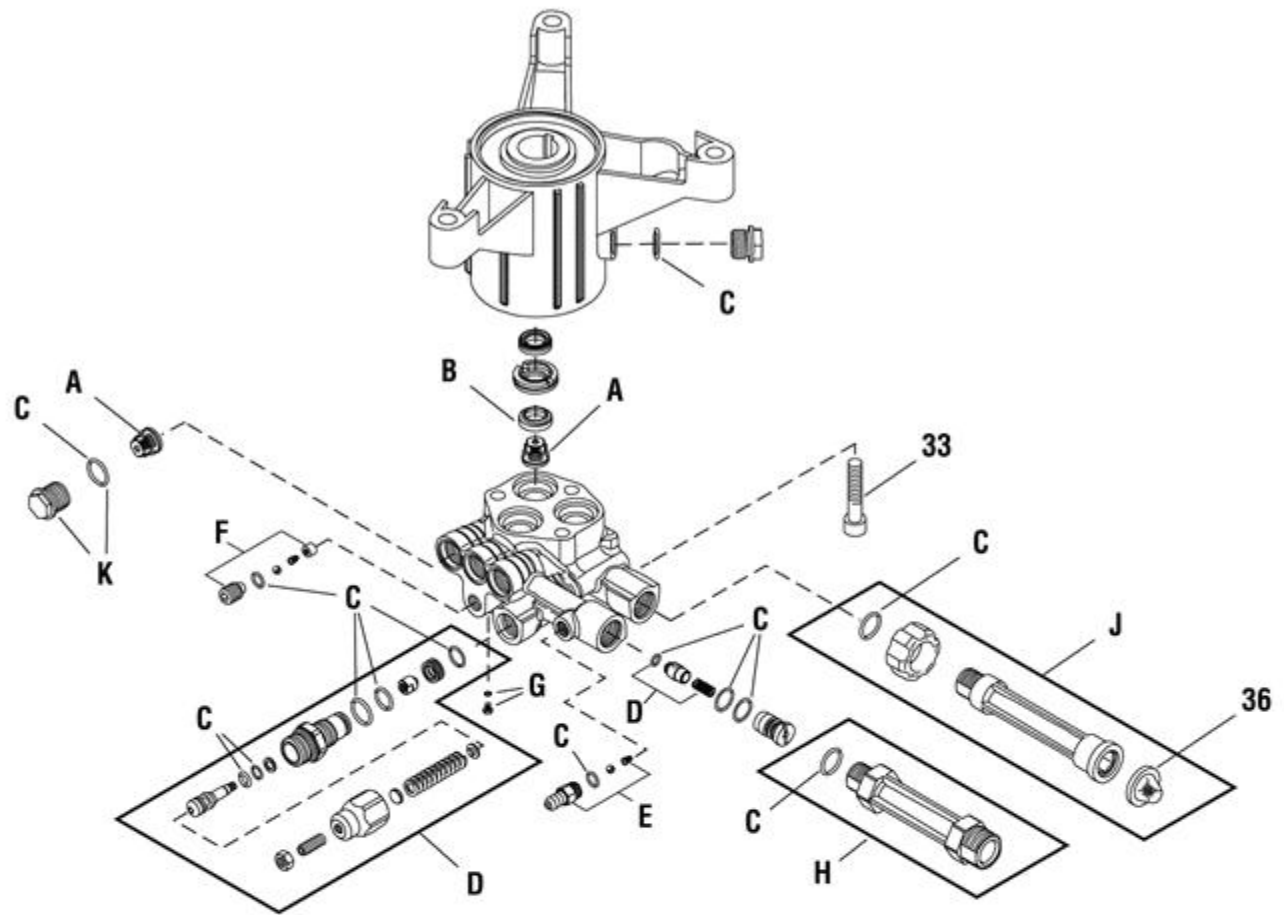

Ref #	Part #	Description	Qty	Context Note	Foot Note
1	209570GS	BASE, With Mounts			
2	J199110GS	HANDLE			
3	206442GS	BILLBOARD			
--	195964GS	KIT, Tree Clips			
4	203526GS	KIT, Hardware, Pump Mounting			
6	202274GS	PUMP			
13	B2203GS	KIT, Hardware, Handle			
14	192310GS	KIT, Vibration Mount			
15	6048	KIT, O-Ring Maintenance			
16	204627GS	GUN			
17	B1236DGS	ORIFICE			
18	205015CGS	WAND, Adjustable			
19	202017GS	HOSE			
20	203083GS	KIT, Wheel			
--	200520GS	HUBCAP			
--	192050GS	E-RING			
21	95518GS	QUICK CONNECT			
22	95519GS	QUICK CONNECT			
23	192015GS	FITTING, 3/4			
24	192014GS	FITTING, 1/2			
900	-----	* ENGINE			* Contact Engine Manufacturer for Parts & Service.
--	207280GS	MANUAL, Operator's		(Not Illustrated)	
--	794706	COVER, Static, with label		(Not Illustrated)	
--	207398GS	DECAL, Shroud		(Not Illustrated)	
--	200171GS	KIT, Tag, Warning, Service		(Not Illustrated)	
--	6039	PUMP SAVER		(Optional Accessory)	

Ref #	Part #	Description	Qty	Context Note	Foot Note
33	200275GS	SCREW			
36	B2384GS	FILTER-GARDEN HOSE			
A	200344GS	* KIT-CHECK VALVE			* Service Kit includes all parts shown in box.
B	200345GS	* KIT-WATER SEAL			* Service Kit includes all parts shown in box.
C	200346GS	* KIT-O-RING			* Service Kit includes all parts shown in box.
D	315747GS	* KIT-UNLOADER			* Service Kit includes all parts shown in box.
E	192914GS	* KIT-CHEMICAL INJECTION			* Service Kit includes all parts shown in box.
F	200349GS	* KIT-EASY START			* Service Kit includes all parts shown in box.
G	200350GS	* SCREW-GRUB			* Service Kit includes all parts shown in box.
H	201497GS	* FITTING			* Service Kit includes all parts shown in box.
J	201496GS	* KIT-WATER INLET			* Service Kit includes all parts shown in box.
K	317056GS	* KIT-PLUG			* Service Kit includes all parts shown in box.
--	208673GS	VALVE-THERMO RELIEF		(Not Illustrated)	
--	6039	PUMP SAVER		(Optional Accessory)	
--	6033	OIL BOTTLE		(Optional Accessory)	