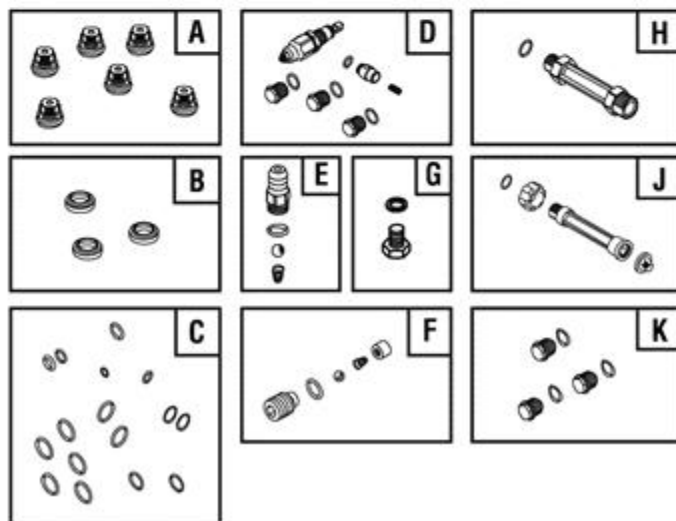

Ref #	Part #	Description	Qty	Context Note	Foot Note
1	209570GS	BASE, With Mounts			
2	J199110GS	HANDLE			
3	206442GS	BILLBOARD			
--	195964GS	KIT, Tree Clips			
4	203526GS	KIT, Hardware, Pump Mounting			
6	202274GS	PUMP			
13	B2203GS	KIT, Hardware, Handle			
14	192310GS	KIT, Vibration Mount			
15	6048	KIT, O-Ring Maintenance			
16	204627GS	GUN			
17	B1236DGS	ORIFICE			
18	205015CGS	WAND, Adjustable			
19	202017GS	HOSE			
20	203083GS	KIT, Wheel			
--	200520GS	HUBCAP			
--	192050GS	E-RING			
21	95518GS	QUICK CONNECT			
22	95519GS	QUICK CONNECT			
23	192015GS	FITTING, 3/4			
24	192014GS	FITTING, 1/2			
900	-----	* ENGINE			* Contact Engine Manufacturer for Parts & Service.
--	207280GS	MANUAL, Operator's		(Not Illustrated)	
--	794706	COVER, Static, with label		(Not Illustrated)	
--	207398GS	DECAL, Shroud		(Not Illustrated)	
--	200171GS	KIT, Tag, Warning, Service		(Not Illustrated)	
--	6039	PUMP SAVER		(Optional Accessory)	

Ref #	Part #	Description	Qty	Context Note	Foot Note
33	200275GS	SCREW			
36	B2384GS	FILTER-GARDEN HOSE			
A	200344GS	* KIT-CHECK VALVE			* Service Kit includes all parts shown in box.
B	200345GS	* KIT-WATER SEAL			* Service Kit includes all parts shown in box.
C	200346GS	* KIT-O-RING			* Service Kit includes all parts shown in box.
D	315747GS	* KIT-UNLOADER			* Service Kit includes all parts shown in box.
E	192914GS	* KIT-CHEMICAL INJECTION			* Service Kit includes all parts shown in box.
F	200349GS	* KIT-EASY START			* Service Kit includes all parts shown in box.
G	200350GS	* SCREW-GRUB			* Service Kit includes all parts shown in box.
H	201497GS	* FITTING			* Service Kit includes all parts shown in box.
J	201496GS	* KIT-WATER INLET			* Service Kit includes all parts shown in box.
K	317056GS	* KIT-PLUG			* Service Kit includes all parts shown in box.
--	208673GS	VALVE-THERMO RELIEF		(Not Illustrated)	
--	6039	PUMP SAVER		(Optional Accessory)	
--	6033	OIL BOTTLE		(Optional Accessory)	