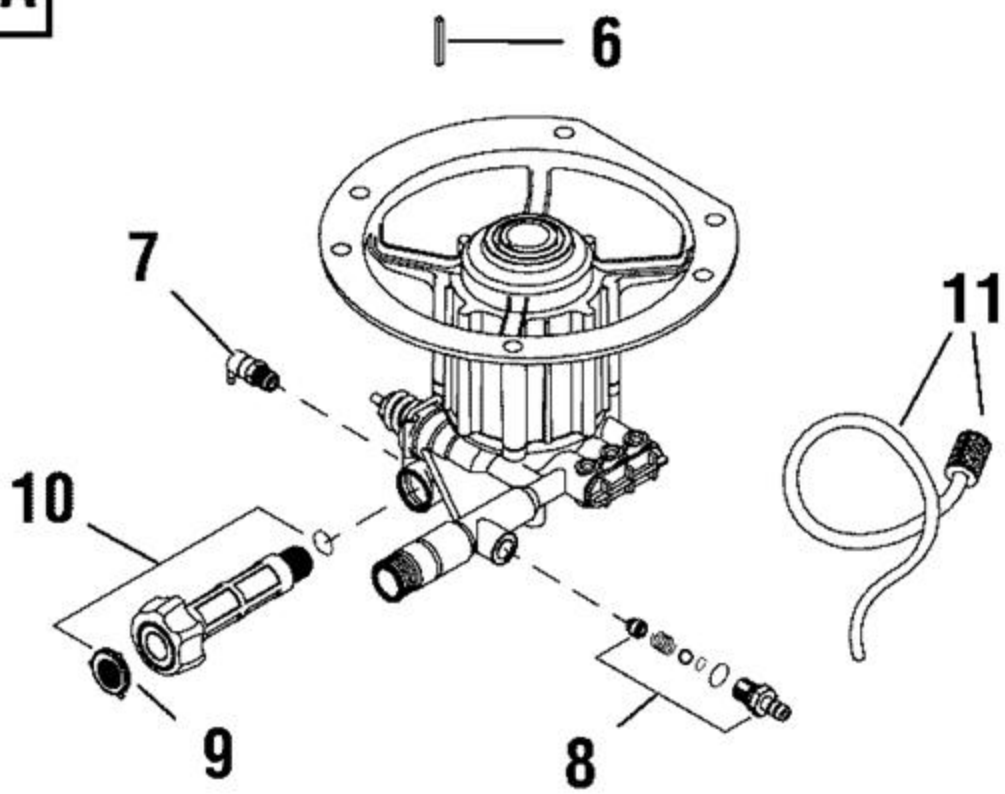

Ref #	Part #	Description	Qty	Context Note	Foot Note
1	204701GS	BASE			
2	B206781GS	HANDLE			
3	196006GS	HOSE, 25'			
5A	206383GS	PUMP		(NLA - Order Ref. No. 5B)	
5B	706385	PUMP			
11	B2203GS	KIT, Hardware, Handle			
12	198766GS	KIT, Vibration Mount			
13	208619GS	KIT, Wheel			
--	192050GS	E-RING			
14	207977GS	KIT, QC Nozzles			
--	198841GS	NOZZLE, QC, Black			
--	195983AEGS	NOZZLE, QC, Red			
--	195983AGGS	NOZZLE, QC, Green			
15	206813GS	HOLDER, ACC			
16	207790GS	EXTENSION, QC			
17	204627GS	GUN			
900	-----	*ENGINE			*Contact Engine Manufacturer
--	207253GS	MANUAL, Operator's		(Not Shown)	
--	BB3061BGS	OIL BOTTLE		(Not Shown)	
--	B1797GS	KIT, Tree Clips		(Not Shown)	
--	208410GS	AXLE		(Not Shown)	
--	794693	LABEL, Warning		(Not Shown)	
--	207289GS	DECAL, Unit		(Not Shown)	
--	200658GS	DECAL, Recoil		(Not Shown)	
--	207247GS	DECAL, Shroud		(Not Shown)	
--	194256GS	KIT, Tag Warning, With Clip		(Not Shown)	
--	6048	KIT, O-Ring Maintenance		(Optional Accessory)	
--	6039	PUMP SAVER		(Optional Accessory)	

5A

Ref #	Part #	Description	Qty	Context	Note	Foot	Note
5A	206383GS	PUMP			(NLA)		
6	23139GS	Key					
7	208673GS	Valve, Thermal Relief					
8	200279GS	Kit, Chemical Injection					
9	B2384GS	Filter, Inlet					
10	200278GS	Kit, Water Inlet					
11	189971GS	Kit, Chemical Hose					