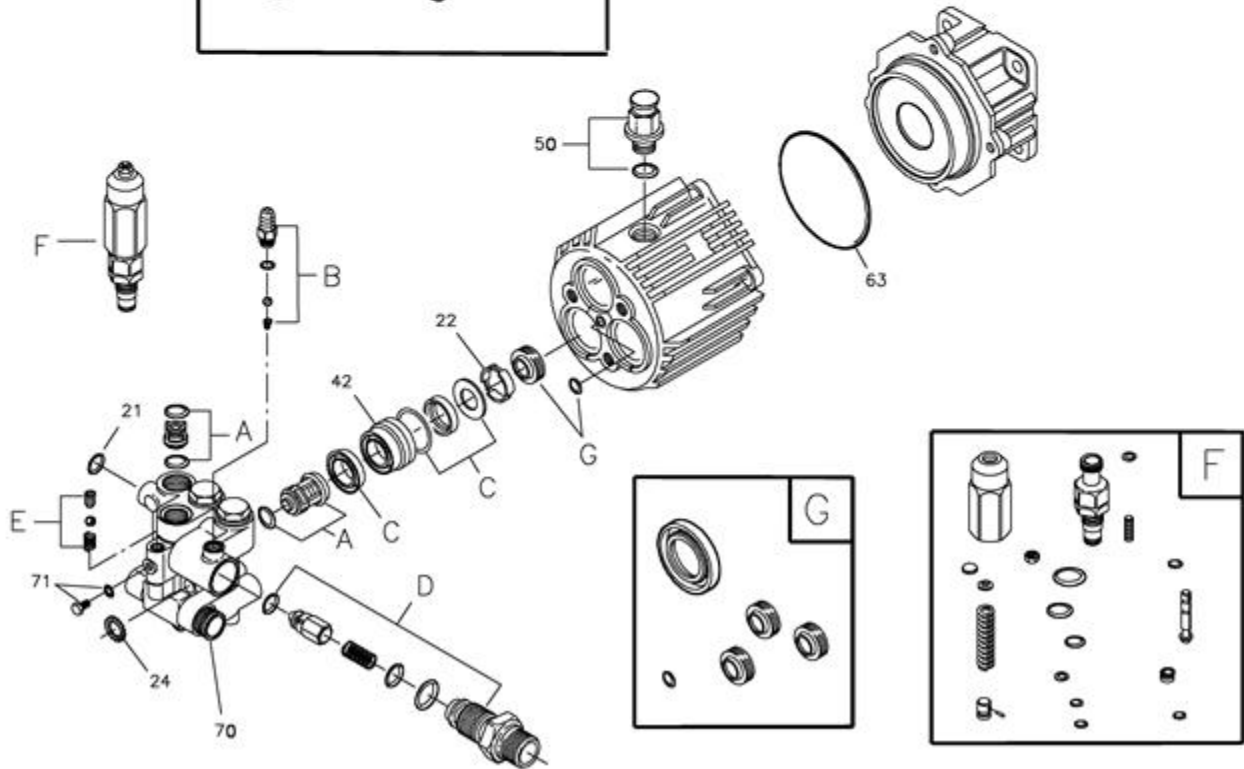

Ref #	Part #	Description	Qty	Context Note	Foot Note
1	202862GS	Assy, Base			
2	Y201499GS	Handle			
3	202854GS	Kit, Billboard/Decals, w/Clips			
	195964GS	Clips, Tree			
	30809GS	Grommet			
4	192131GS	Kit, Pump Mounting Hardware			
5	203083GS	Kit, Wheel			
	200520GS	Hubcap			
	192050GS	E-Ring			
6	192796GS	Kit, Chem Hose & Filter			
7	192134GS	Kit, Engine Mounting Hardwire			
8	201661GS	Kit, Gun Holder Weldment			
9	202418GS	Hose, Whip			
10	193814GS	Extension, QC			
11	192553GS	Kit, Vibration Mount			
12	B2203GS	Kit, Handle Fastening			
13	202136GS	Assy, Hose Reel			
	203488GS	Kit, Hardware, Hose Reel			
14	202419GS	Hose			
15	202182GS	Kit, Nozzle			
	201580RGS	Nozzle, QC, Project Pro, Yellow			
	201580XGS	Nozzle, QC, Project Pro, Orange			
	201580AAGS	Nozzle, QC, Project Pro, Red			
	198841GS	Nozzle, Plastic, Soap			
16	199990GS	Gun			
17	95457GS	Adapter			
18	194004GS	Kit, Inlet, Garden Hose			
19	202005GS	Assy, Pump			
	194298GS	Valve, Thermal Relief			
	23139DGS	Key			
900		Engine		Contact Engine Manufacturer	
	206859GS	Manual, Operator's		Items Not Illustrated	
	87815GS	Goggles		Items Not Illustrated	
	BB3061BGS	Oil Bottle		Items Not Illustrated	
	201314GS	Axle		Items Not Illustrated	
	695755	Knob, Throttle		Items Not Illustrated	

Ref #	Part #	Description	Qty	Context Note	Foot Note
	202367GS	Kit, Decals		Items Not Illustrated	
	194256GS	Kit, Tag Warning, w/Clip		Items Not Illustrated	
	6048	Kit, O-Ring Maintenance		Optional Accessories	
	6039	Pump Saver		Optional Accessories	