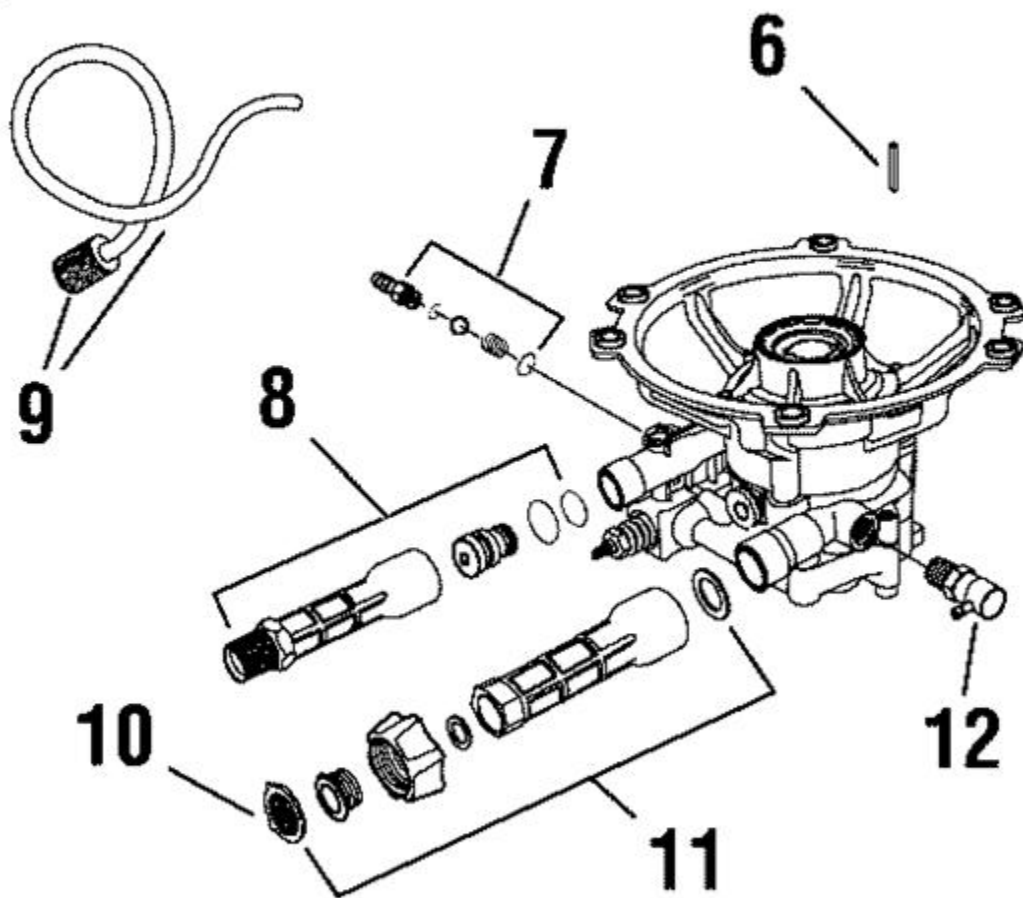

Ref #	Part #	Description	Qty	Context Note	Foot Note
1	202481GS	Base, w/Mounts			
2	Y199110GS	Handle			
3	206794GS	Assy, Billboard w/Decals & Clips			
--	195964GS	Clip			
4	B3222EGS	Cap, Chemcial Tank			
5A	205816GS	Assy, Pump		(NLA - Order Ref. No. 5B)	
5B	706386	PUMP			
13	B2203GS	Kit, Handle Connector			
14	203526GS	Kit, Pump Mounting Hardware			
15	205369GS	Kit, Tank, Chemical w/Clips			
--	192980GS	Valve			
16	192648GS	Assy, Hose Reel			
17	202483GS	Kit, Wheel			
--	201313GS	Axle			
--	200520GS	Hubcap			
--	192050GS	E-Ring			
18	192310GS	Kit, Vibration Mount			
19	201661GS	Kit, Gun Weldment			
20	201202GS	Assy, Selection Wand			
21	204627GS	Gun			
22	202017GS	Hose			
900	-----	** Engine			** Contact engine manufacturer for parts & service.
--	BB3061BGS	Oil Bottle		(Not Illustrated)	
--	87815GS	Goggles		(Not Illustrated)	
--	794693	Decal, Warning		(Not Illustrated)	
--	792342	Cover, Static/Label Assy		(Not Illustrated)	
--	202712GS	Decal, Recoil		(Not Illustrated)	
--	205762GS	Label		(Not Illustrated)	
--	194256GS	Kit, Tag Warning		(Not Illustrated)	
--	6048	Kit, O-Ring Maintenance		(Optional Accessory - Not Included)	
--	6039	Pump Saver		(Optional Accessory - Not Included)	

5A

Ref #	Part #	Description	Qty	Context	Note	Foot Note
5A	205816GS	PUMP			(NLA)	
6	23139GS	Key				
7	190593GS	Kit, Chemical Injection				
8	206375GS	Kit, Water Outlet				
9	189971GS	Kit, Chemical Hose/Filter				
10	B2384GS	Filter, Inlet				
11	206374GS	Kit, Water Inlet				
12	208673GS	Valve, Thermal Relief				