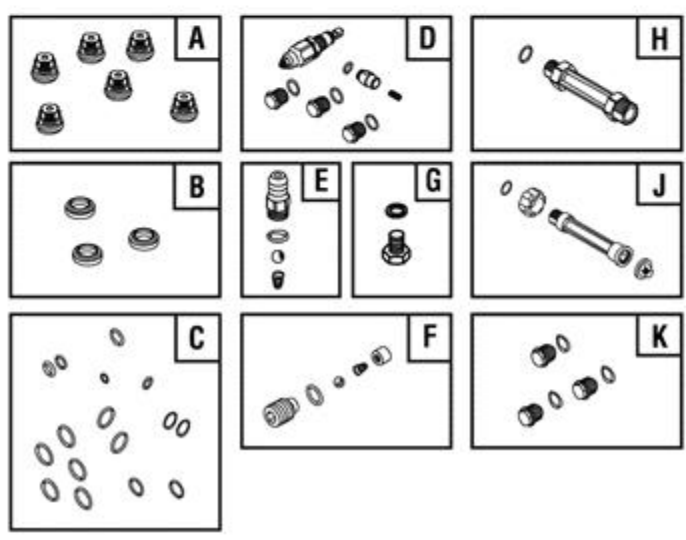

Ref #	Part #	Description	Qty	Context Note	Foot Note
1	202481GS	BASE			
2	J199110GS	HANDLE			
3	202762GS	KIT, Billboard Assy, w/Decals & Clips			
--	195964GS	CLIP			
--	30809GS	GROMMET			
4	203526GS	KIT, Hardware, Pump			
5	B2203GS	KIT, Hardware, Handle			
6	202274GS	PUMP			
13	202181GS	KIT, Nozzles			
--	201580RGS	NOZZLE, Project Pro, Yellow			
--	201580XGS	NOZZLE, Project Pro, Orange			
--	201580AEGS	NOZZLE, Project Pro, Red			
--	198841GS	NOZZLE, Plastic, Soap			
14	205369GS	CHEMICAL TANK			
--	192980GS	KIT, Valve			
--	195964GS	CLIP			
15	202017GS	HOSE			
16	B3222EGS	CAP, Chemical Container			
17	198730GS	TURBO MAX			
18	204627GS	GUN			
19	200595GS	EXTENSION			
20	192310GS	KIT, Vibration Mount			
21	202483GS	KIT, Wheel			
--	203872GS	AXLE			
--	200520GS	HUBCAP			
	192050GS	E-RING			
900	-----	* ENGINE			* Contact Engine Manufacturer for Parts & Service.
--	205301GS	MANUAL, Operator's		(Not Illustrated)	
--	BB3061BGS	OIL BOTTLE		(Not Illustrated)	
--	87815GS	GOGGLES		(Not Illustrated)	
--	A1040NGS	HOSE, Chemical		(Not Illustrated)	
--	794693	LABEL, Warning		(Not Illustrated)	
--	794706	COVER, Static/Label Assy		(Not Illustrated)	

Ref #	Part #	Description	Qty	Context Note	Foot Note
--	200672GS	DECAL, Caution, Hearing		(Not Illustrated)	
--	202215GS	DECAL, Eng, Shroud		(Not Illustrated)	
--	195015GS	KIT, Tag Warning, English/French		(Not Illustrated)	
--	6039	PUMP SAVER		(Optional Accessory)	
--	6048	KIT, O-Ring Maintenance		(Optional Accessory)	