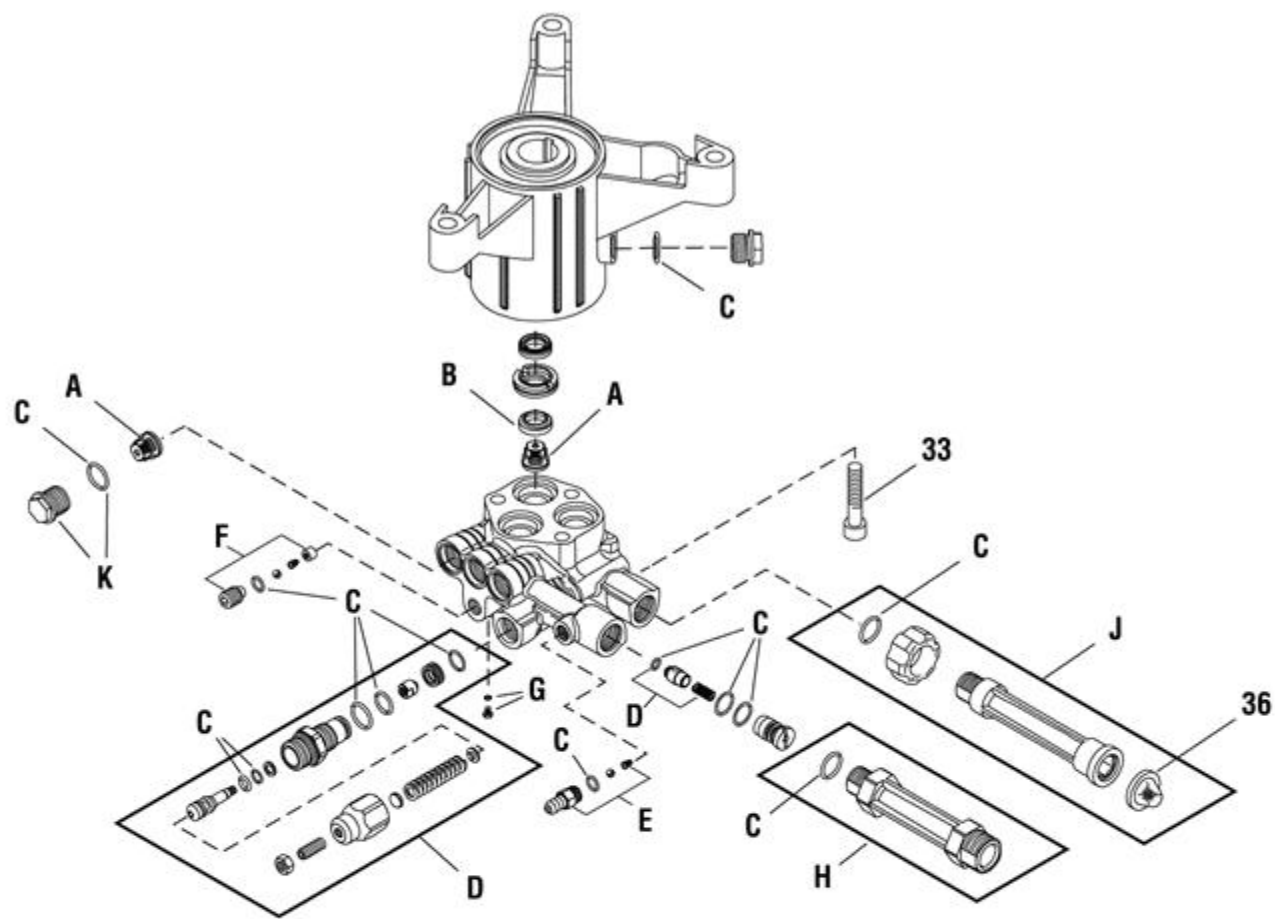

Ref #	Part #	Description	Qty	Context Note	Foot Note
1	202481GS	BASE			
2	J199110GS	HANDLE			
3	202762GS	KIT, Billboard Assy, w/Decals & Clips			
--	195964GS	CLIP			
--	30809GS	GROMMET			
4	203526GS	KIT, Hardware, Pump			
5	B2203GS	KIT, Hardware, Handle			
6	202274GS	PUMP			
13	202181GS	KIT, Nozzles			
--	201580RGS	NOZZLE, Project Pro, Yellow			
--	201580XGS	NOZZLE, Project Pro, Orange			
--	201580AEGS	NOZZLE, Project Pro, Red			
--	198841GS	NOZZLE, Plastic, Soap			
14	205369GS	CHEMICAL TANK			
--	192980GS	KIT, Valve			
--	195964GS	CLIP			
15	202017GS	HOSE			
16	B3222EGS	CAP, Chemical Container			
17	198730GS	TURBO MAX			
18	204627GS	GUN			
19	200595GS	EXTENSION			
20	192310GS	KIT, Vibration Mount			
21	202483GS	KIT, Wheel			
--	203872GS	AXLE			
--	200520GS	HUBCAP			
	192050GS	E-RING			
900	-----	* ENGINE			* Contact Engine Manufacturer for Parts & Service.
--	205301GS	MANUAL, Operator's		(Not Illustrated)	
--	BB3061BGS	OIL BOTTLE		(Not Illustrated)	
--	87815GS	GOGGLES		(Not Illustrated)	
--	A1040NGS	HOSE, Chemical		(Not Illustrated)	
--	794693	LABEL, Warning		(Not Illustrated)	
--	794706	COVER, Static/Label Assy		(Not Illustrated)	

Ref #	Part #	Description	Qty	Context Note	Foot Note
--	200672GS	DECAL, Caution, Hearing		(Not Illustrated)	
--	202215GS	DECAL, Eng, Shroud		(Not Illustrated)	
--	195015GS	KIT, Tag Warning, English/French		(Not Illustrated)	
--	6039	PUMP SAVER		(Optional Accessory)	
--	6048	KIT, O-Ring Maintenance		(Optional Accessory)	