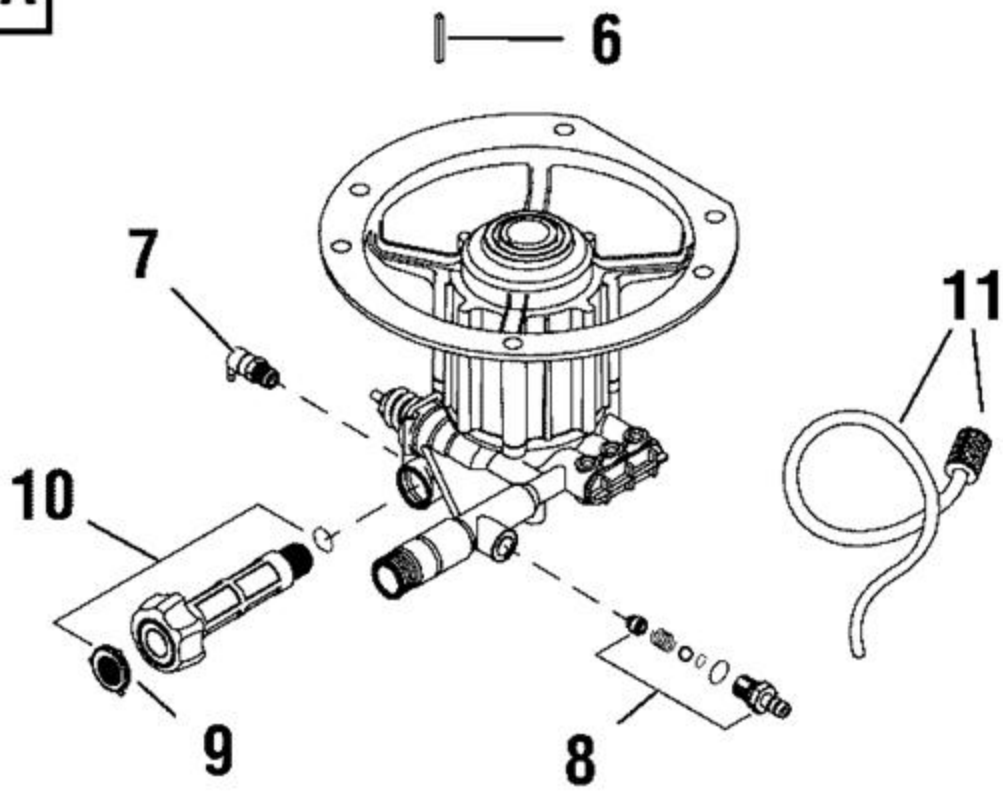

Ref #	Part #	Description	Qty	Context Note	Foot Note
1	202481GS	BASE, With Mounts			
2	J199110GS	HANDLE			
3	202482GS	KIT, Billboard Assy With Decals			
--	195964GS	CLIPS, Tree			
--	30809GS	GROMMET			
4	B2203GS	KIT, Handle Connector			
5A	206383GS	PUMP		(NLA - Order Ref. No. 5B)	
5B	706384	PUMP			
6	202483GS	KIT, Wheel			
--	203872GS	AXLE			
--	200520GS	HUBCAP			
--	1925050GS	E-RING			
7	202181GS	KIT, Nozzles			
--	198841GS	NOZZLE, Soap			
--	201580AEGS	NOZZLE, QC, Project Pro, Red			
--	201580XGS	NOZZLE, QC, Project Pro, Orange			
--	201580RGS	NOZZLE, QC, Project Pro, Yellow			
8	202017GS	HOSE			
9	192310GS	KIT, Vibration Mount			
10	204627GS	GUN			
11	200595GS	EXTENSION			
12	192649GS	KIT, Pump Mounting Hardware			
900	-----	** ENGINE			* Contact Engine Manufacturer for parts & service.
--	195015GS	KIT, Tag/Warning Service		(Not Illustrated)	
--	BB3061BGS	OIL BOTTLE		(Not Illustrated)	
--	200672GS	DECAL, Warning, Hearing		(Not Illustrated)	
--	202243GS	DECAL, Shroud		(Not Illustrated)	
--	793973	ASSY, Shroud/Label		(Not Illustrated)	
--	794693	LABEL, Warning		(Not Illustrated)	
--	87815GS	GOGGLES		(Not Illustrated)	

<b>Ref #</b>	<b>Part #</b>	<b>Description</b>	<b>Qty</b>	<b>Context Note</b>	<b>Foot Note</b>
--	6048	KIT, O-Ring maintenance		(Optional Accessory - Not Included)	
--	6039	PUMP SAVER		(Optional Accessory - Not Included)	

5A

<b>Ref #</b>	<b>Part #</b>	<b>Description</b>	<b>Qty</b>	<b>Context</b>	<b>Note</b>	<b>Foot</b>	<b>Note</b>
5A	206383GS	PUMP			(NLA)		
6	23139GS	Key					
7	208673GS	Valve, Thermal Relief					
8	200279GS	Kit, Chemical Injection					
9	B2384GS	Filter, Inlet					
10	200278GS	Kit, Water Inlet					
11	189971GS	Kit, Chemical Hose					