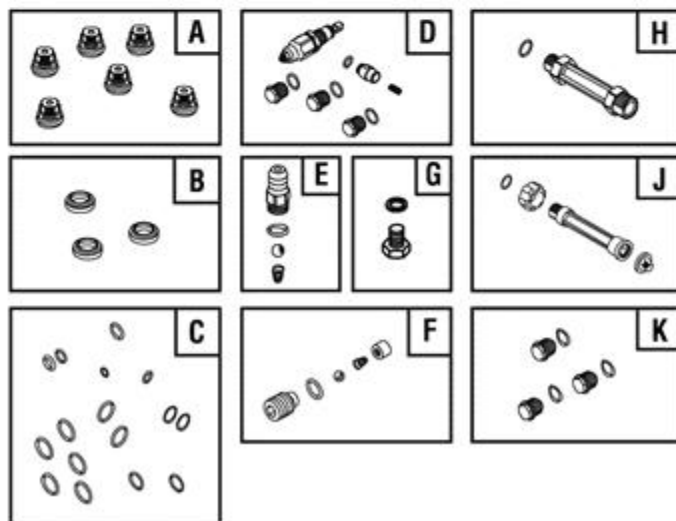

Ref #	Part #	Description	Qty	Context Note	Foot Note
1	201769GS	BASE			
2	B199110GS	HANDLE			
3	202273GS	BILLBOARD			
	B1797GS	CLIPS			
4	202274GS	PUMP			
5	196439GS	KIT, Wheel			
--	192050GS	E-RING			
--	203871GS	AXLE			
6	196006GS	HOSE			
7	200199GS	KIT, Hardware, Pump Mounting			
8	192198GS	EXTENSION, QC			
9	195854GS	NOZZLE, Turbo			
10	199117GS	GUN			
11	192310GS	KIT, Vibration Mount			
12	B2203GS	KIT, Hardware, Handle			
13	202091GS	KIT, QC Nozzles			
--	198841GS	NOZZLE, QC, Black			
--	195983AEGS	NOZZLE, QC, Red			
--	195983AFGS	NOZZLE, QC, Yellow			
--	195983AHGS	NOZZLE, QC, White			
900	-----	* ENGINE			* Contact Engine Manufacturer for Parts and Service.
--	203782GS	MANUAL, Operator`s		(Not Illustrated)	
--	23139GS	KEY		(Not Illustrated)	
--	310975GS	HOSE, Chemical		(Not Illustrated)	
--	208673GS	VALVE, Thermal Relief		(Not Illustrated)	
--	199272GS	OIL BOTTLE		(Not Illustrated)	
--	194256GS	TAG, Warning		(Not Illustrated)	
	6039	PUMP SAVER		(Optional Accessory)	

Ref #	Part #	Description	Qty	Context Note	Foot Note
33	200275GS	SCREW			
36	B2384GS	FILTER-GARDEN HOSE			
A	200344GS	* KIT-CHECK VALVE			* Service Kit includes all parts shown in box.
B	200345GS	* KIT-WATER SEAL			* Service Kit includes all parts shown in box.
C	200346GS	* KIT-O-RING			* Service Kit includes all parts shown in box.
D	315747GS	* KIT-UNLOADER			* Service Kit includes all parts shown in box.
E	192914GS	* KIT-CHEMICAL INJECTION			* Service Kit includes all parts shown in box.
F	200349GS	* KIT-EASY START			* Service Kit includes all parts shown in box.
G	200350GS	* SCREW-GRUB			* Service Kit includes all parts shown in box.
H	201497GS	* FITTING			* Service Kit includes all parts shown in box.
J	201496GS	* KIT-WATER INLET			* Service Kit includes all parts shown in box.
K	317056GS	* KIT-PLUG			* Service Kit includes all parts shown in box.
--	208673GS	VALVE-THERMO RELIEF		(Not Illustrated)	
--	6039	PUMP SAVER		(Optional Accessory)	
--	6033	OIL BOTTLE		(Optional Accessory)	