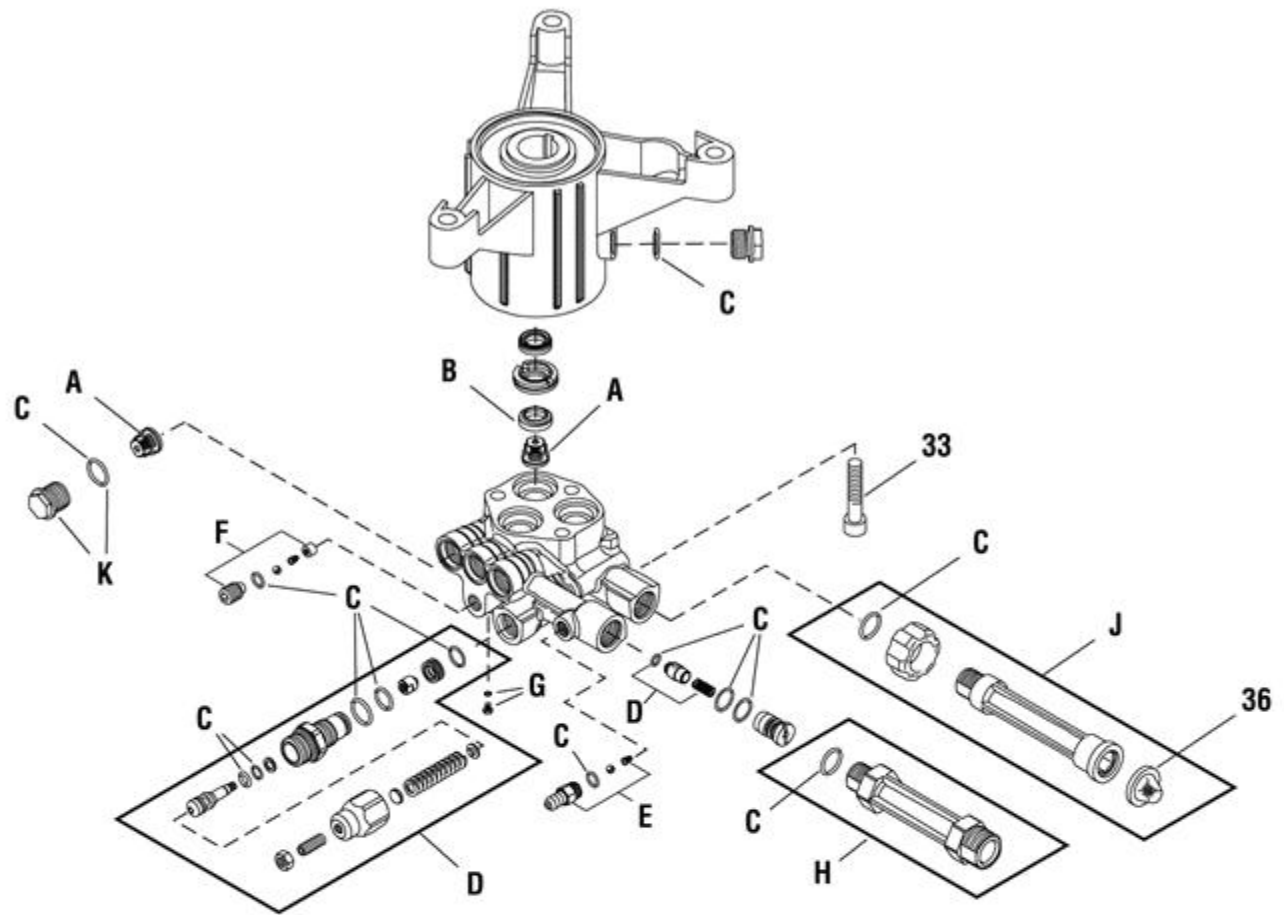

Ref #	Part #	Description	Qty	Context Note	Foot Note
1	201769GS	BASE			
2	B199110GS	HANDLE			
3	202273GS	BILLBOARD			
	B1797GS	CLIPS			
4	202274GS	PUMP			
5	196439GS	KIT, Wheel			
--	192050GS	E-RING			
--	203871GS	AXLE			
6	196006GS	HOSE			
7	200199GS	KIT, Hardware, Pump Mounting			
8	192198GS	EXTENSION, QC			
9	195854GS	NOZZLE, Turbo			
10	199117GS	GUN			
11	192310GS	KIT, Vibration Mount			
12	B2203GS	KIT, Hardware, Handle			
13	202091GS	KIT, QC Nozzles			
--	198841GS	NOZZLE, QC, Black			
--	195983AEGS	NOZZLE, QC, Red			
--	195983AFGS	NOZZLE, QC, Yellow			
--	195983AHGS	NOZZLE, QC, White			
900	-----	* ENGINE			* Contact Engine Manufacturer for Parts and Service.
--	203782GS	MANUAL, Operator`s		(Not Illustrated)	
--	23139GS	KEY		(Not Illustrated)	
--	310975GS	HOSE, Chemical		(Not Illustrated)	
--	208673GS	VALVE, Thermal Relief		(Not Illustrated)	
--	199272GS	OIL BOTTLE		(Not Illustrated)	
--	194256GS	TAG, Warning		(Not Illustrated)	
	6039	PUMP SAVER		(Optional Accessory)	

Ref #	Part #	Description	Qty	Context Note	Foot Note
33	200275GS	SCREW			
36	B2384GS	FILTER-GARDEN HOSE			
A	200344GS	* KIT-CHECK VALVE			* Service Kit includes all parts shown in box.
B	200345GS	* KIT-WATER SEAL			* Service Kit includes all parts shown in box.
C	200346GS	* KIT-O-RING			* Service Kit includes all parts shown in box.
D	315747GS	* KIT-UNLOADER			* Service Kit includes all parts shown in box.
E	192914GS	* KIT-CHEMICAL INJECTION			* Service Kit includes all parts shown in box.
F	200349GS	* KIT-EASY START			* Service Kit includes all parts shown in box.
G	200350GS	* SCREW-GRUB			* Service Kit includes all parts shown in box.
H	201497GS	* FITTING			* Service Kit includes all parts shown in box.
J	201496GS	* KIT-WATER INLET			* Service Kit includes all parts shown in box.
K	317056GS	* KIT-PLUG			* Service Kit includes all parts shown in box.
--	208673GS	VALVE-THERMO RELIEF		(Not Illustrated)	
--	6039	PUMP SAVER		(Optional Accessory)	
--	6033	OIL BOTTLE		(Optional Accessory)	