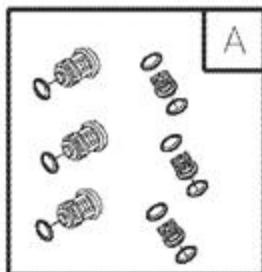

Ref #	Part #	Description	Qty	Context Note	Foot Note
1	202862GS	ASSY, Base			
2	Y201499GS	HANDLE			
3	202854GS	KIT, Billboard/Decals, w/Clips			
	195964GS	Clips, Tree			
	30809GS	Grommet			
4	192131GS	KIT, Pump Mounting Hardware			
5	203083GS	KIT, Wheel			
	200520GS	Hubcap			
	192050GS	E-Ring			
6	192796GS	KIT, Chem Hose & Filter			
7	192134GS	KIT, Engine Mounting Hardware			
8	201661GS	KIT, Gun Holder Weldment			
9	202418GS	HOSE, Whip			
10	193814GS	EXTENSION, QC			
11	192553GS	KIT, Vibration Mount			
12	B2203GS	KIT, Handle Fastening			
13	202136GS	ASSY, Hose Reel			
	203488GS	Kit, Hardware, Hose Reel			
14	202419GS	HOSE			
15	202182GS	KIT, Nozzle			
	201580RGS	Nozzle, QC, Project Pro, Yellow			
	201580XGS	Nozzle, QC, Project Pro, Orange			
	201580AAGS	Nozzle, QC, Project Pro, Red			
	198841GS	Nozzle, Plastic, Soap			
16	196206GS	GUN			
17	95457GS	ADAPTER			
18	194004GS	KIT, Inlet, Garden Hose			
19	202005GS	ASSY, Pump			
	194298GS	Valve, Thermal Relief			
	23139DGS	Key			
900		ENGINE		Contact Engine Manufacturer	
	203769GS	MANUAL, Operator's		Not Illustrated	
	87815GS	GOGGLES		Not Illustrated	
	BB3061BGS	OIL BOTTLE		Not Illustrated	
	201314GS	AXLE		Not Illustrated	
	695755	KNOB, Throttle		Not Illustrated	

Ref #	Part #	Description	Qty	Context Note	Foot Note
	202367GS	KIT, Decals		Not Illustrated	
	194256GS	KIT, Tag Warning, w/Clip		Not Illustrated	
	6048	KIT, O-Ring Maintenance		Optional Accessory	
	6039	PUMP SAVER		Optional Accessory	