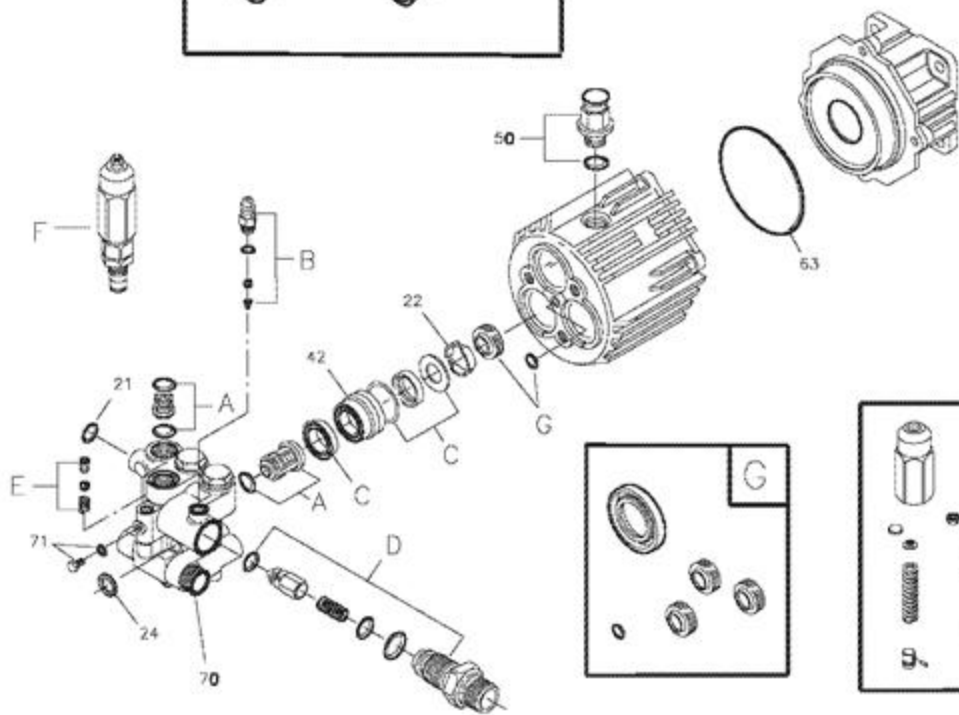

Ref #	Part #	Description	Qty	Context Note	Foot Note
1	202862GS	ASSY, Base			
2	Y201499GS	HANDLE			
3	202854GS	KIT, Billboard/Decals, w/Clips			
	195964GS	Clips, Tree			
	30809GS	Grommet			
4	192131GS	KIT, Pump Mounting Hardware			
5	203083GS	KIT, Wheel			
	200520GS	Hubcap			
	192050GS	E-Ring			
6	192796GS	KIT, Chem Hose & Filter			
7	192134GS	KIT, Engine Mounting Hardware			
8	201661GS	KIT, Gun Holder Weldment			
9	202418GS	HOSE, Whip			
10	193814GS	EXTENSION, QC			
11	192553GS	KIT, Vibration Mount			
12	B2203GS	KIT, Handle Fastening			
13	202136GS	ASSY, Hose Reel			
	203488GS	Kit, Hardware, Hose Reel			
14	202419GS	HOSE			
15	202182GS	KIT, Nozzle			
	201580RGS	Nozzle, QC, Project Pro, Yellow			
	201580XGS	Nozzle, QC, Project Pro, Orange			
	201580AAGS	Nozzle, QC, Project Pro, Red			
	198841GS	Nozzle, Plastic, Soap			
16	196206GS	GUN			
17	95457GS	ADAPTER			
18	194004GS	KIT, Inlet, Garden Hose			
19	202005GS	ASSY, Pump			
	194298GS	Valve, Thermal Relief			
	23139DGS	Key			
900		ENGINE		Contact Engine Manufacturer	
	203769GS	MANUAL, Operator's		Not Illustrated	
	87815GS	GOGGLES		Not Illustrated	
	BB3061BGS	OIL BOTTLE		Not Illustrated	
	201314GS	AXLE		Not Illustrated	
	695755	KNOB, Throttle		Not Illustrated	

Ref #	Part #	Description	Qty	Context Note	Foot Note
	202367GS	KIT, Decals		Not Illustrated	
	194256GS	KIT, Tag Warning, w/Clip		Not Illustrated	
	6048	KIT, O-Ring Maintenance		Optional Accessory	
	6039	PUMP SAVER		Optional Accessory	