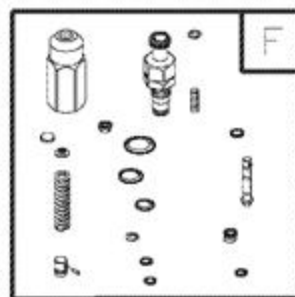

Ref #	Part #	Description	Qty	Context Note	Foot Note
1	202862GS	ASSY, Base			
2	Y201499GS	HANDLE			
3	202854GS	KIT, Billboard/Decals, w/Clips			
	195964GS	Clips, Tree			
	30809GS	Grommet			
4	192131GS	KIT, Pump Mounting Hardware			
5	203083GS	KIT, Wheel			
	200520GS	Hubcap			
	192050GS	E-Ring			
6	192796GS	KIT, Chem Hose & Filter			
7	192134GS	KIT, Engine Mounting Hardware			
8	201661GS	KIT, Gun Holder Weldment			
9	202418GS	HOSE, Whip			
10	193814GS	EXTENSION, QC			
11	192553GS	KIT, Vibration Mount			
12	B2203GS	KIT, Handle Fastening			
13	202136GS	ASSY, Hose Reel			
	203488GS	Kit, Hardware, Hose Reel			
14	202419GS	HOSE			
15	202182GS	KIT, Nozzle			
	201580RGS	Nozzle, QC, Project Pro, Yellow			
	201580XGS	Nozzle, QC, Project Pro, Orange			
	201580AAGS	Nozzle, QC, Project Pro, Red			
	198841GS	Nozzle, Plastic, Soap			
16	196206GS	GUN			
17	95457GS	ADAPTER			
18	194004GS	KIT, Inlet, Garden Hose			
19	202005GS	ASSY, Pump			
	194298GS	Valve, Thermal Relief			
	23139DGS	Key			
900		ENGINE		Contact Engine Manufacturer	
	203769GS	MANUAL, Operator's		Not Illustrated	
	87815GS	GOGGLES		Not Illustrated	
	BB3061BGS	OIL BOTTLE		Not Illustrated	
	201314GS	AXLE		Not Illustrated	
	695755	KNOB, Throttle		Not Illustrated	

Ref #	Part #	Description	Qty	Context Note	Foot Note
	202367GS	KIT, Decals		Not Illustrated	
	194256GS	KIT, Tag Warning, w/Clip		Not Illustrated	
	6048	KIT, O-Ring Maintenance		Optional Accessory	
	6039	PUMP SAVER		Optional Accessory	