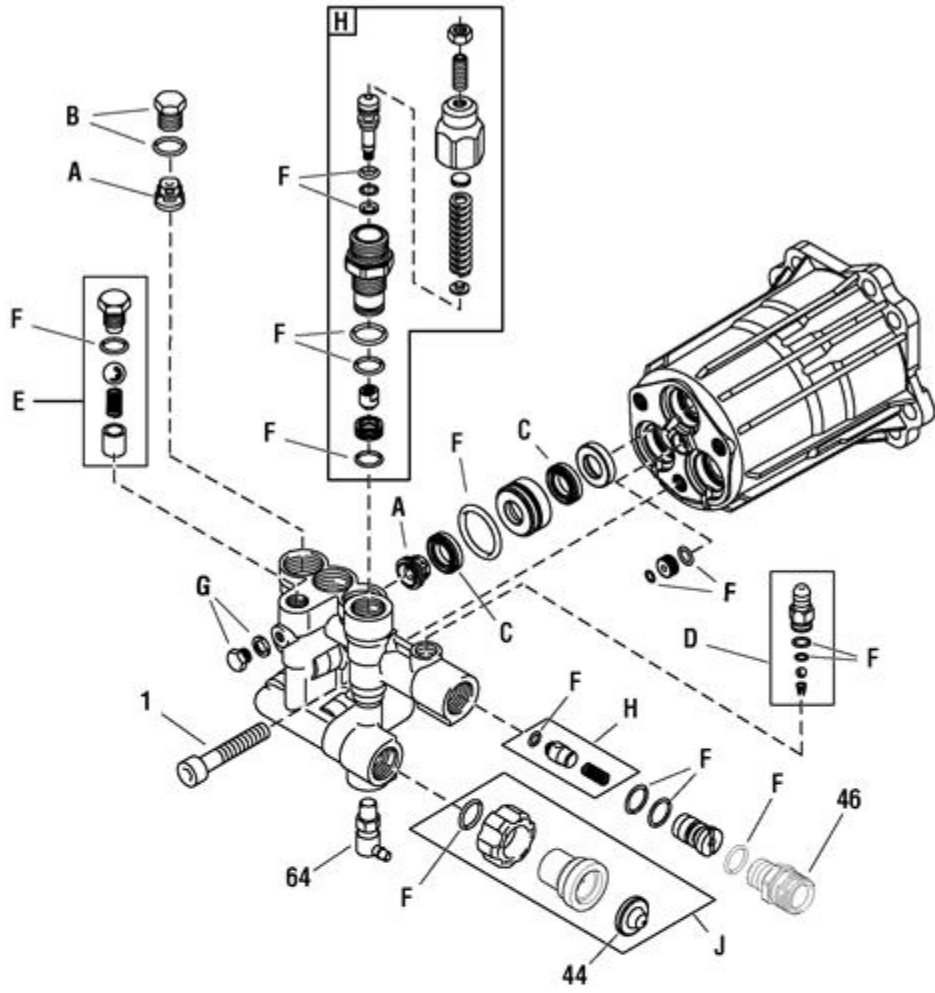

Ref #	Part #	Description	Qty	Context Note	Foot Note
1	314563GS	BASE			
2	201499BSGS	HANDLE			
3	203082GS	BILLBOARD			
--	B1797GS	CLIP			
4	318112GS	PUMP			
5	204627GS	GUN			
6	200595GS	EXTENSION			
7	202017GS	HOSE			
8	203083GS	KIT, Wheel			
--	200520GS	HUBCAP			
--	192050GS	E-RING			
9	202182GS	KIT, QC Nozzles			
--	201580RGS	NOZZLE, QC Yellow			
--	201580XGS	NOZZLE, QC Orange			
--	201580AAGS	NOZZLE, QC Red			
--	198841GS	NOZZLE, QC Black			
10	192553GS	MOUNT, Vibration			
11	B2203GS	KIT, Hardware, Handle			
12	192131GS	KIT, Hardware, Pump Mounting			
13	196002GS	KIT, O-Ring			
14	192134GS	KIT, Vibration Mount			
900	-----	* ENGINE			*Contact Engine Manufacturer for parts and service.
--	317382GS	MANUAL, Operators		(Not Illustrated)	
--	202494GS	DECAL, Engine		(Not Illustrated)	
--	202495GS	DECAL, Air Cleaner		(Not Illustrated)	
--	200658GS	DECAL-Recoil		(Not Illustrated)	
--	23139DGS	KEY		(Not Illustrated)	
--	310975GS	HOSE, Chemical		(Not Illustrated)	
--	201314GS	AXLE		(Not Illustrated)	
--	199272GS	OIL		(Not Illustrated)	
--	695755	KNOB, Throttle		(Not Illustrated)	
--	194256GS	TAG, Warning		(Not Illustrated)	
--	6039	PUMP SAVER		(Optional Accessory)	