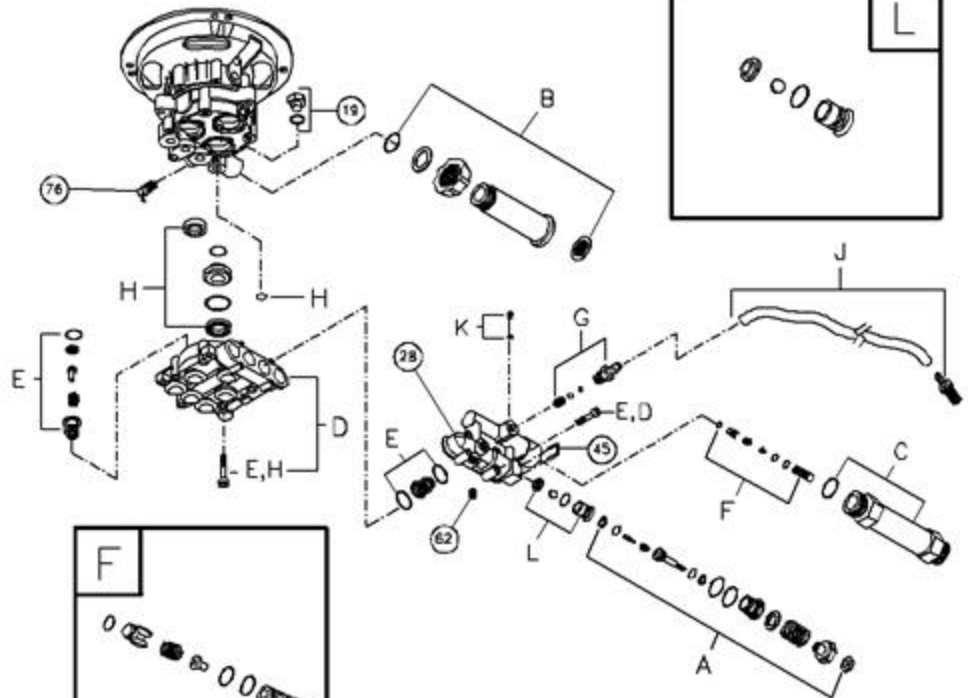

Ref #	Part #	Description	Qty	Context Note	Foot Note
1	197081GS	ASSY, Base			
2	M195428GS	HANDLE			
3	196444GS	ASSY, Billboard w/ Clips			
--	195964GS	Clip			
4	196006GS	HOSE			
5	192645GS	KIT, Pump Mounting Hardware			
6	30809GS	GROMMET			
7	195943GS	KIT, Nozzle, QC			
--	198841GS	Nozzle, Plastic Soap			
--	195842AEGS	Nozzle, QC, Red Proj Pro			
--	195842XGS	Nozzle, QC, Orange Proj Pro			
--	195842RGS	Nozzle, QC, Yellow Proj Pro			
8	191265GS	E-RING			
9	194298GS	VALVE, Thermal Relief			
10	190779GS	ASSY, Extension			
11	193482GS	GUN			
12	B2203GS	KIT, Handle Connector			
13	192310GS	KIT, Vibration Mount			
14	197082GS	KIT, Wheel			
15	23139GS	KEY			
16	198421GS	ASSY, Pump		(see "Pump")	
900	-----	ENGINE		Contact Engine Manufacturer	
--	196408GS	MANUAL, Operator`s		Not Illustrated	
--	MS6847	MANUAL, Engine		Not Illustrated	
--	194256GS	KIT, Tag, Warning with Clip		Not Illustrated	
--	100516GS	KIT, O-Ring Maintenance		Not Illustrated	
--	191267MGS	AXLE		Not Illustrated	
--	BB3061BGS	OIL BOTTLE		Not Illustrated	
--	87815GS	GOGGLES		Not Illustrated	
--	100031	STABILIZER, Fuel		Optional Accessories	
--	6039	PUMP SAVER		Optional Accessories	