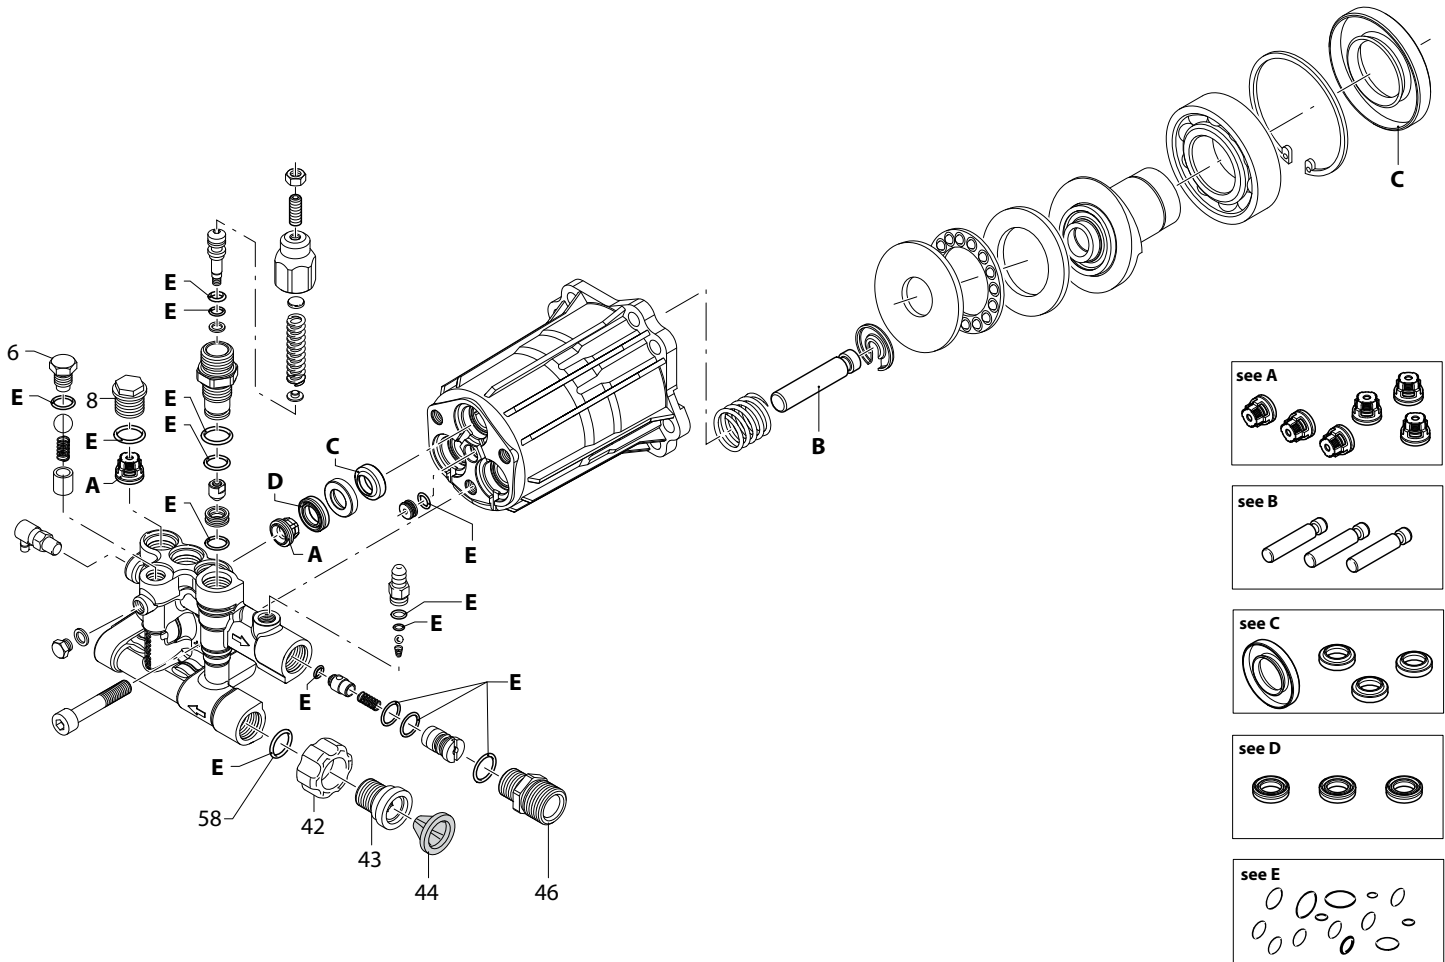

EXPLODED VIEW: EV MOD PLTFRM 3100PSI**DRAWING #: 0L6628****GROUP EV**

ITEM	PART#	QTY.	DESCRIPTION
1	0K8430	1	ENGINE
2	0L4739	1	HANDLE C-GRIP
3	10000012847	1	HANDLE KIT PW RESI NO DECAL
4	0L4738	1	HOLSTER GUN
5	0J1449	2	FASTENER RIBBED SHANK CHRSTM T
6	0H9642A	1	GUN ASSEMBLY
7	0H9640	1	LANCE ASSY-20" LONG
8	0K0921	1	HOSE 25'X1/4" W/M22 CONN
9	0J3052	1	HOOK-HOSE
10	0k9974	2	PUSH NUT
11	0J3079	4	GROMMET-NOZZLE
12	0H9617S	1	KIT-NOZZLE
13	0L4740	1	DECAL NOZZLE BILLBOARD 3100
14	0K1663	1	PUMP AXIAL
15	0J3315	4	SCREW SHC M8-1.25X25 C8.8 ZP
16	G092479	4	WASHER LOCK M8 RIBBED
17	G067989	8	NUT HEX FL WHIZ M8-1.25
18	0G5442	2	SNAP BUTTON
19	10000027441	1	CRADLE KIT
20	G021217	4	VIB MOUNT
21	0L2091	1	DECAL NO NOT USE BLEACH
22	0K4078A	1	CAP CHEM TANK W/HOSE CUTOUT
23	0J3374	1	DECAL QUICK START
24	0K6007	1	DECAL QUICK START
25	10000021533	2	PIN AXLE
26	0J6276	2	WHEEL
27	G022304	2	WASHER

POWER WASHER PUMP, AXIAL-2.2GPM 2400 PSI – REPLACEMENT PARTS

REF. #	Part #	QTY	Description
	0K1663	1	PUMP, AXIAL 2.2 GPM 2400 PSI
6	0H95650130	1	SCREW
8	0J93750100	3	PLUG
42	0H95650120	1	FITTING (3/4"NH)
43	0H95650121	1	FITTING
44	0H95650122	1	FILTER
46	0H95650123	1	FITTING
58	0H95650124	2	O-RING (14X2)

REF. #	Part #	Description
A	0H95650110	KIT - VALVES
B	0H95650111	KIT - PISTONS
C	0J93750102	KIT - OIL SEALS
D	0H95650113	KIT - WATER SEALS
E	0K16630110	KIT - O-RINGS