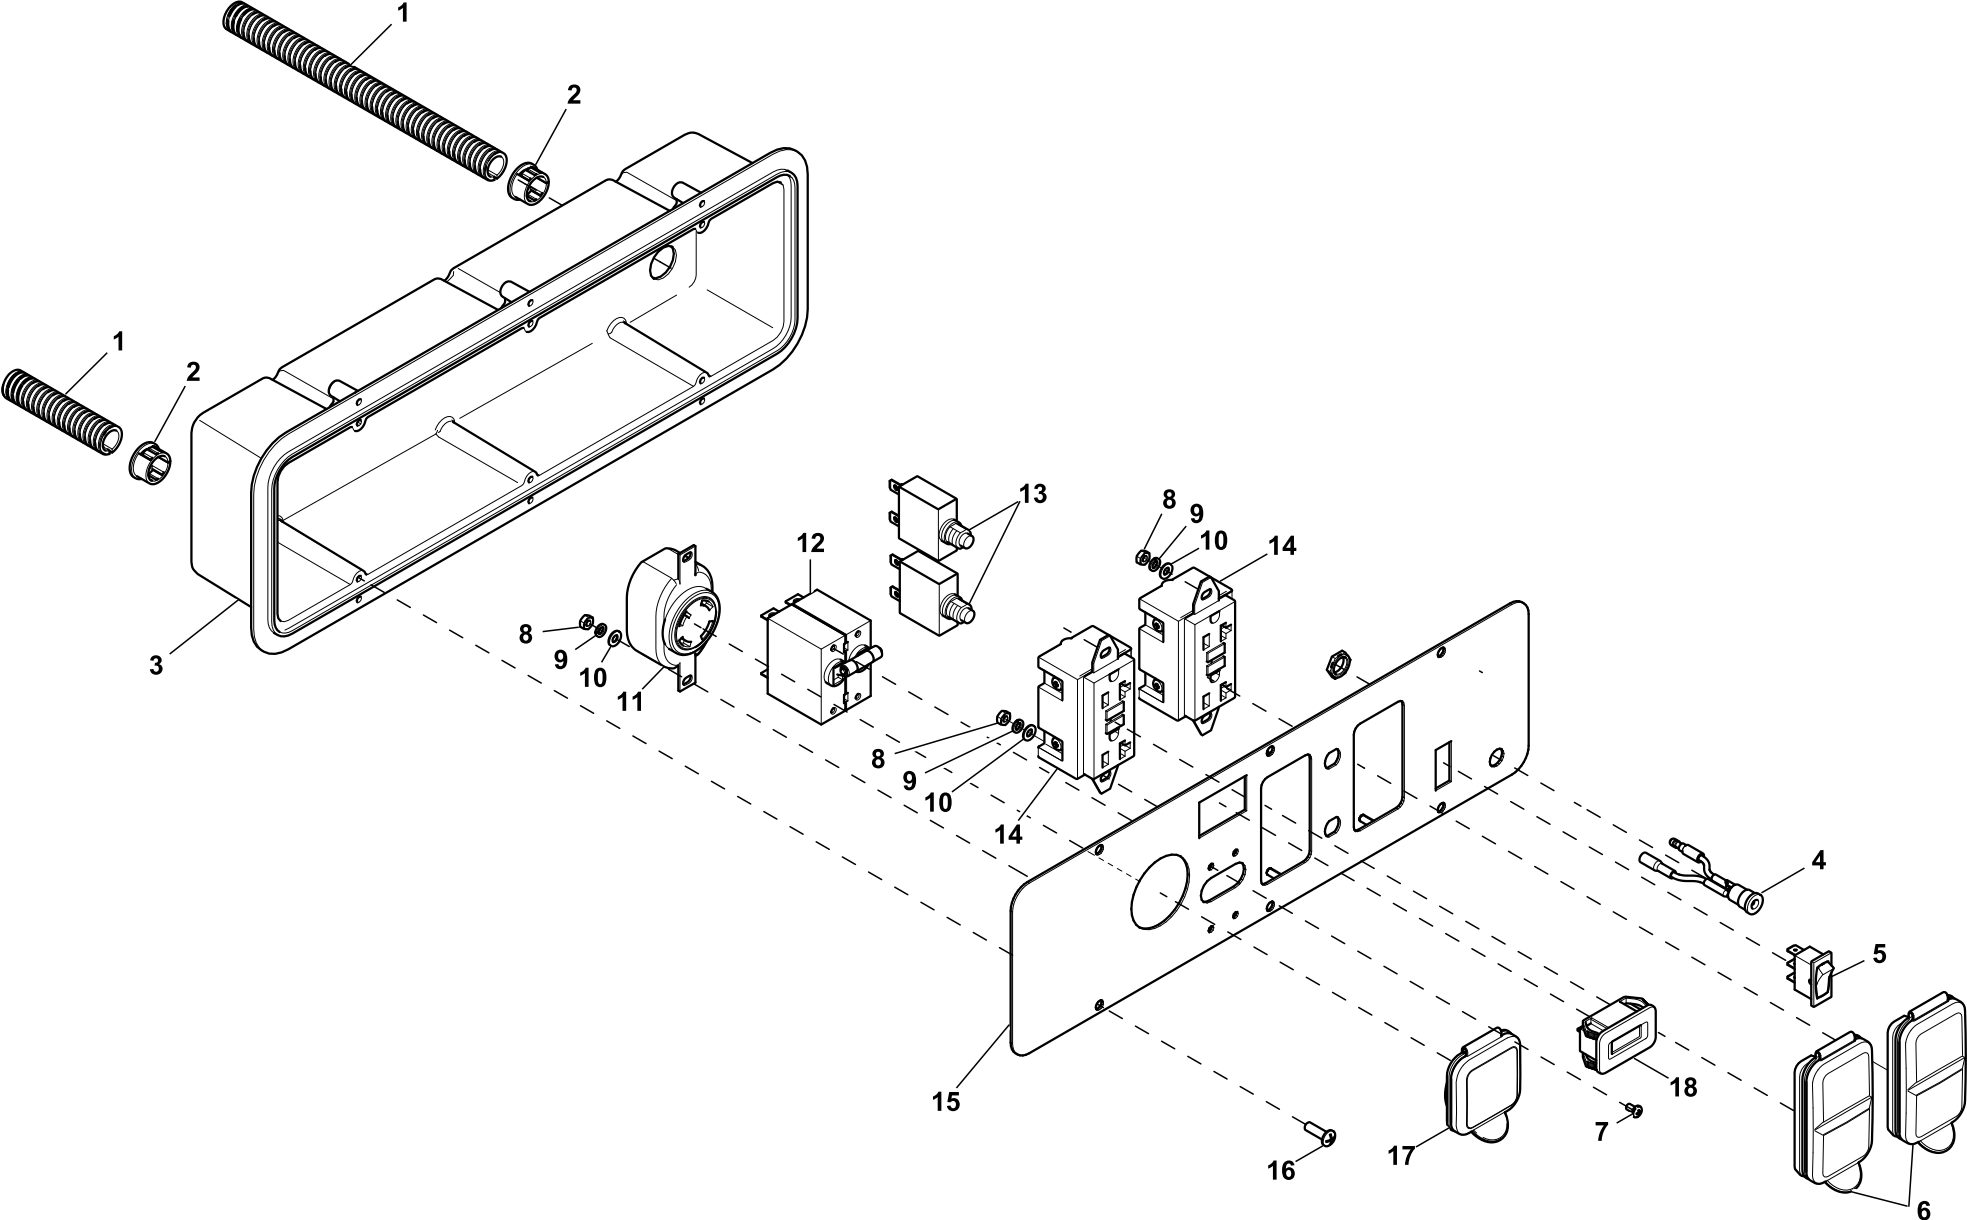

EXPLODED VIEW: EV HL6500E

DRAWING #: 0L2497

GROUP EV

ITEM	PART#	QTY.	DESCRIPTION
59	0H3535	2	NUT FLANGE M5-0.8 NYLOCK
60	052618	2	SCREW HHC M5-0.8 X 12 C8.8
61	022129	6	WASHER LOCK M8-5/16
62	042909	4	SCREW HHC M8-1.25 X 30 C8.8
63	0G9028	1	GASKET, EXHAUST, 389CC
64	039253	2	SCREW HHC M8-1.25 X 20 C8.8

EXPLODED VIEW: EV HL6500E CONTROL PANEL**DRAWING #:0L2498****GROUP EV**

ITEM	PART#	QTY.	DESCRIPTION
1	077043U	1.09FT	CONDUIT FLEX 1/2"
2	0A5489	2	SNAP BUSHING.75 OPEN
3	0K2151	1	CONTROL PANEL BACK BOX
4	0J4959	1	ASSY 12VDC CHARGER INPUT GP
5	0G9549	1	SWITCH SPDT (ON)-OFF-ON 20A
6	0G9392	2	COVER, 20A 120V GFCI/DUPLEX
7	036900	4	SCREW PPHM #6-32 X 1/4
8	051715	6	NUT HEX M4-0.7 G8 YEL CHR
9	078437	6	WASHER LOCK #8-M4 SS
10	043180	6	WASHER FLAT M4
11	0H2929	1	OUTLET 30A 120/250V SPCGR
12	0G9023C	1	CB 0030A 2P 240V C AA2 QT
13	0H0265C	2	CB 20A 1P CUL/CSA
14	0D4966	2	OUTLET 20A 120V GFCI GF20BK
15	0K2152A	1	WLDMNT CTRL PNL HL6500E
16	0G8382	6	SCREW PPPH #8-16 X .66" BZC
17	0G9391	1	COVER,30A 120/240V
18	0G8321	1	HOUR METER W/ALERTS AC/DC