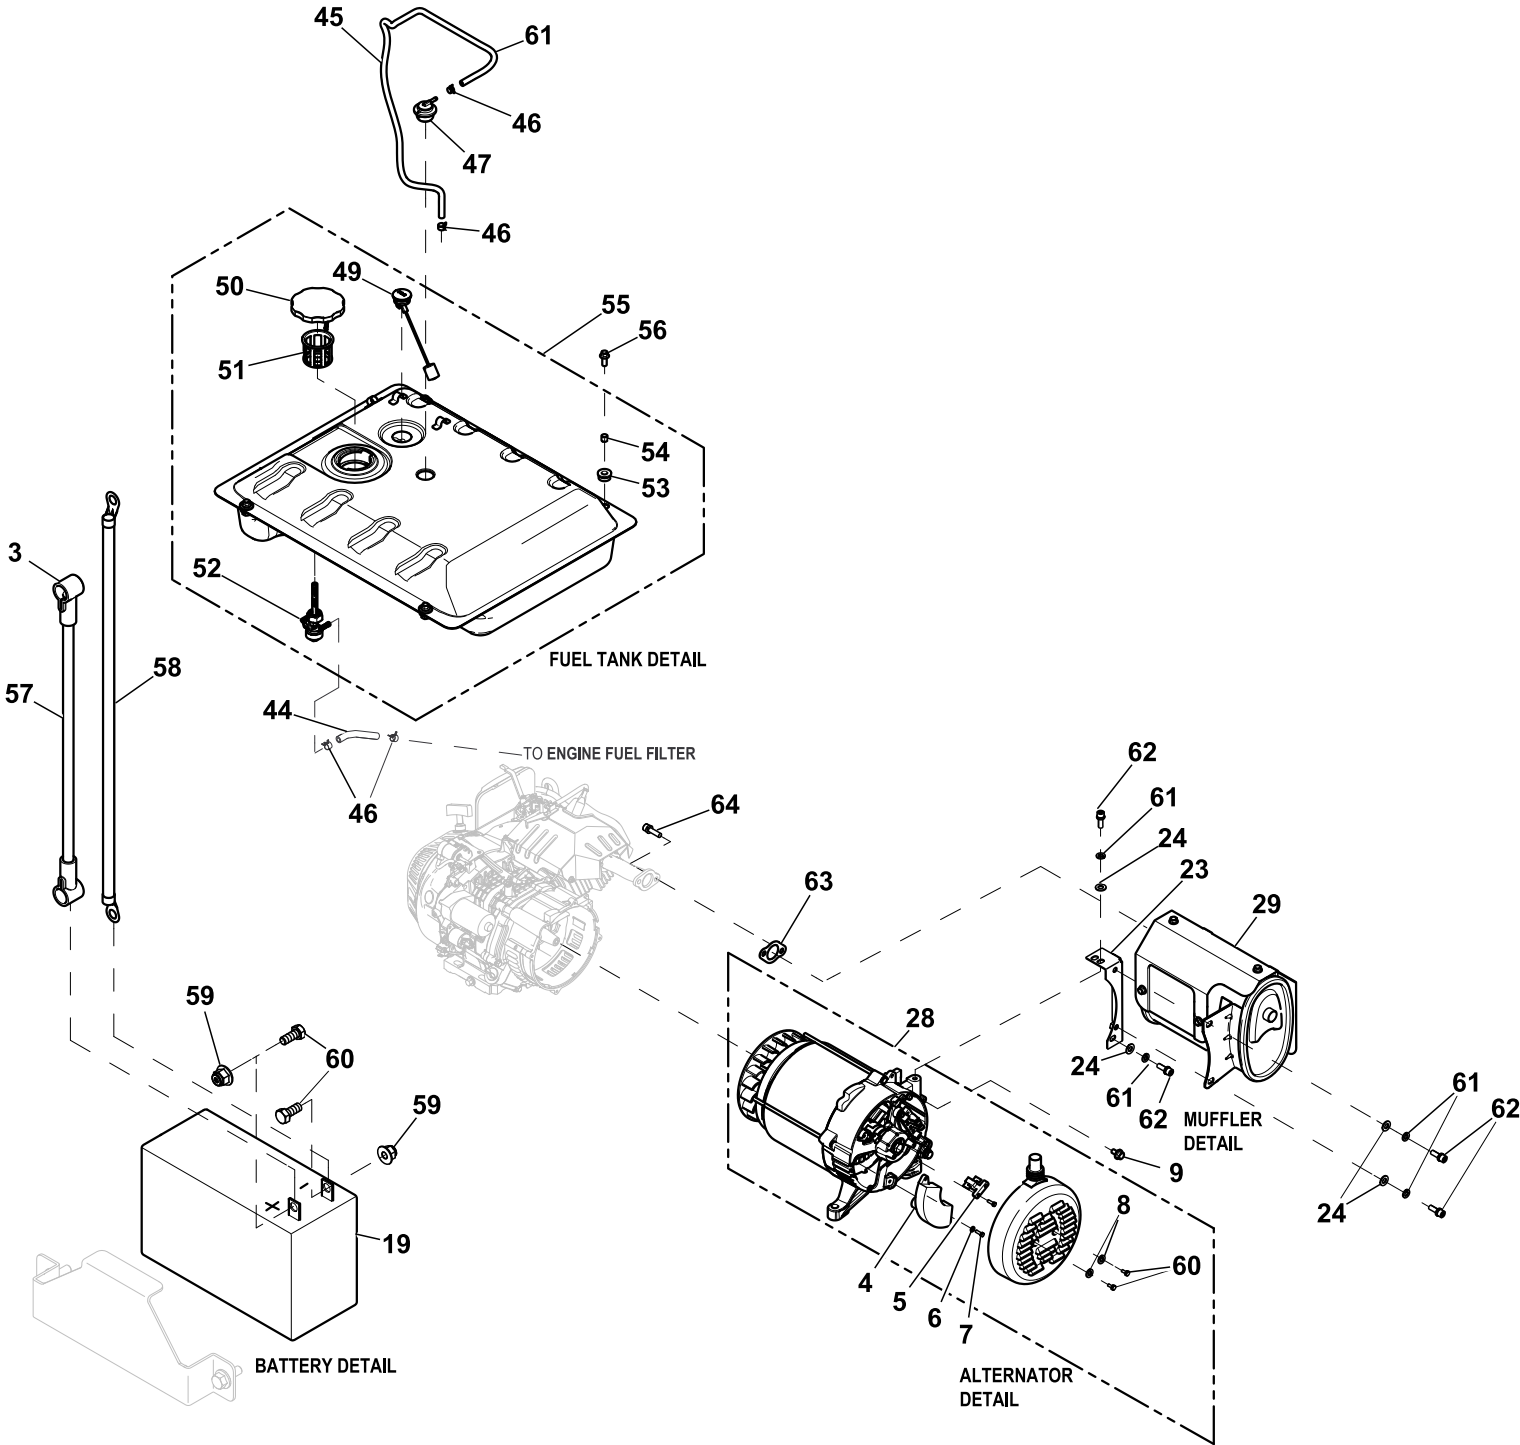

EXPLODED VIEW: EV HL6500E

DRAWING #: 0L2497

GROUP EV

ITEM	PART#	QTY.	DESCRIPTION
1	0K2864	1	HANDLE
2	0J2593	2	HANDLE GRIP
3	0G6392	2	BOOT, VINYL STARTER-SOLENOID
4	0H2579B	1	AVR 5.5-7.5KW ALT
5	0H0919	1	ASSEMBLY,BRUSH
6	051713	3	WASHER FLAT M5
7	049815	3	SCREW HHC M5-0.8 X 16 G8.8
8	049226	2	WASHER LOCK M5
9	0G0919	1	SCREW HHFCS M6-1 X 12 G8.8
10	0K2197A	1	CRADLE 389CC ENG
11	0K3399	1	PIN QUICK RELEASE
12	045764	1	SCREW HHTT M4-0.7 X 8 ZP
13	0H1779	4	SCREW HHFC M8-1.25 X 45
14	0L2176	2	SCREW HHSD PREMIUM 1/4-14X1 BZ
15	0K3242	2	FOOT ASSY
16	0J9125	4	NUT HEX FL WHIZ M8-1.25
17	0J6418	1	BRACKET BATTERY HOLD DOWN
18	0G0926	2	SCREW HHFCS M6-1 X 16 G8.8
19	0G9449	1	BATTERY 12V10AH SEALED
20	0H1782	6	CAP NUT M8-1.25 BLACK ZINC
21	0K2857	6	CURVE HD SQ NECK M8-1.25X41LNG
22	0K3130	6	SCREW PPPH M5-0.8 X 16 BZC
23	0G8542	1	BRACKET, MUFFLER 389CC
24	022145	4	WASHER FLAT 5/16-M8 ZINC
25	0K2150A	1	SIDE PANEL CONTROL
26	0K2144A	1	CONTROL PNL ASSY
27	0G8442J	1	ENGINE 389 ES W/O MFLR EPA PH3
28	0L0608	1	ALT 6500W CU-AL BRUSH TYPE
29	0H9763A	1	ASSY MUFFLR GP5.5-6.5KW
30	0K2858	1	SIDE PANEL, EXHAUST,
31	0G3110	1	SCREW HHTT M6-1.0 X 20 ZINC
32	0742600186	1	GROUND WIRE BRG CAR-LUG 4KW
33	055414	1	LUG SLDLSS #2-#8 X 17/64 CU
34	0A1658	1	WASHER LOCK SPECIAL 1/4"
35	0K2988A	1	CRADLE 389CC ALT
36	0H3443	2	COTTER HAIRPIN 2.56 X .80
37	0A1646	2	WASHER FLAT M16
38	0H9589B	2	WHEEL 10"D X 3" NVR FLT
39	0J9808	2	AXLE PIN 5/8"X4 1/2",3/4" HEAD
40	0H2043	4	VIB MOUNT 35 X 12 X M8-1.25
41	067989	8	NUT HEX FL WHIZ M8-1.25
42	0J6460	1	SCROLL ALTERNATOR
43	045770	1	SCREW HHC M5-0.8 X 10 C8.8
44	0G9757A	1	FUEL HOSE 4 ID X 8.5OD X 55MM
45	0K2925	1	HOSE FORMED ROV-AIRBOX 420CC
46	048031G	3	CLAMP HOSE BAND .41
47	0J7921	1	ASSEMBLY ROV
48	048031C	1	CLAMP HOSE BAND .50
49	0H9005A	1	FUEL GAUGE 150 MM LONG ARM
50	0H0958A	1	ASSY GAS CAP SEALED - BLACK
51	0H1326	1	STRAINER, FUEL CAP
52	0J0974	1	VALVE, FUEL SHUT OFF
53	0H1411B	4	RUBBER MOUNT,10.3 ID X 11 HGT
54	0H1610A	4	ANTI-CRUSH 10.8OD 9ID 10LG
55	0H7591B	1	FUEL TANK ASSY 8 GAL
56	0G5445	4	SCREW HHFC M8-1.25 X 20 W/M10
57	0742600198	1	WIRE ASSY 8GA 11" RED
58	0742600199	1	WIRE ASSY 8GA 17" BLACK