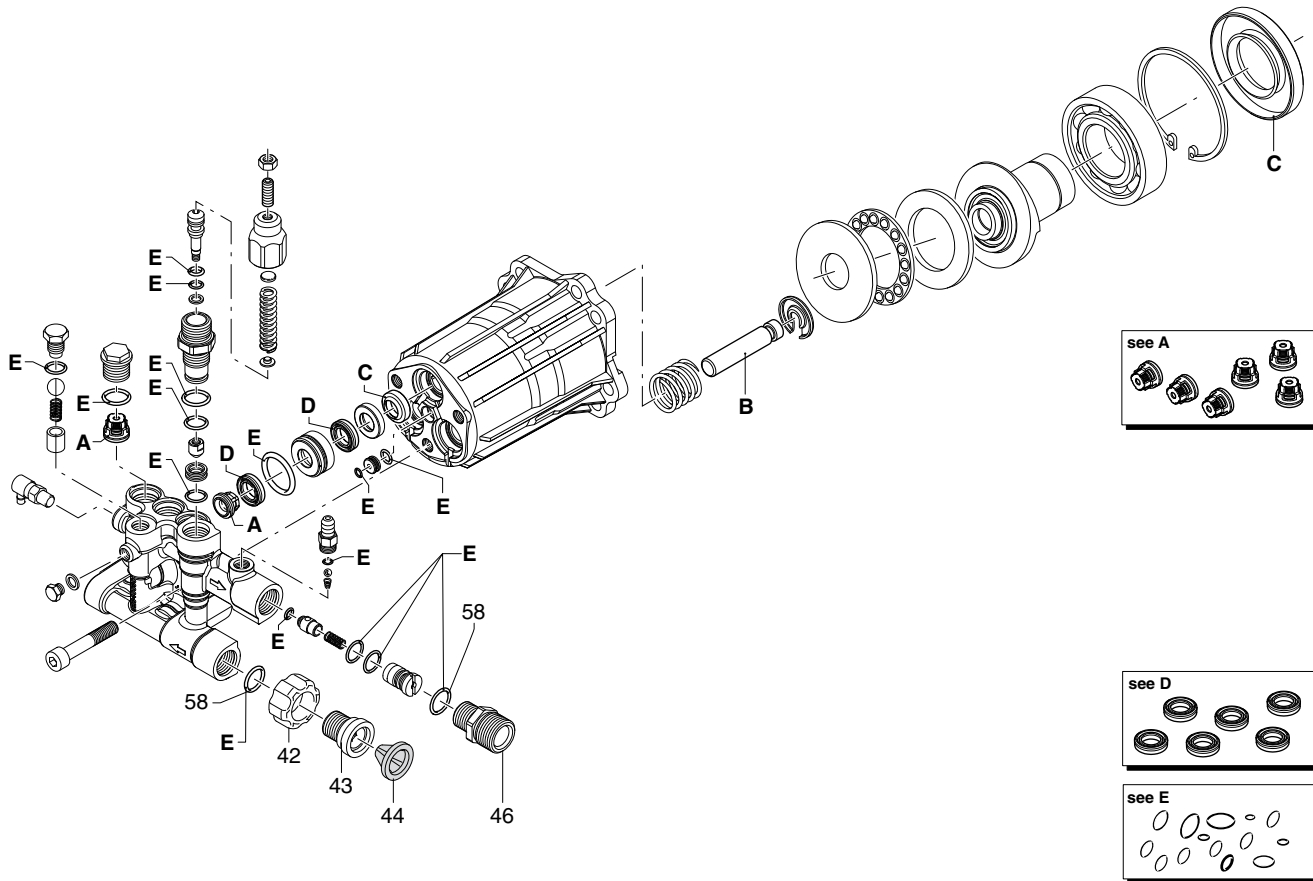

EXPLODED VIEW: EV POWER WASHER**DRAWING #: 0K6653****GROUP EV**

ITEM	PART#	QTY.	DESCRIPTION
1	0K0921A	1	HOSE 1/4"X30' W/M22 CONN 3100
2	0J1449	6	CHRISTMAS TREE FASTENER
3	0J3055B	1	HANDLE 5 NOZZLE
4	0J3079	5	GROMMET-NOZZLE
5	0J1444	1	SCREEN-GARDEN HOSE INLET
6	0J3052	1	HOOK-HOSE
7	0J2051	2	TUBE-HANDLE
8	0J3315	4	SCREW SHC M8-1.25X25 C8.8 ZP
9	092479	4	WASHER LOCK M8 RIBBED C8.8 ZP
10	0J7764	1	PUMP
11	0K1043	1	ENGINE
12	067989	4	NUT HEX FL WHIZ M8-1.25
13	0H9589B	2	WHEEL 10"D X 3" NVR FLT XT8
14	0J3374	1	DECAL QUICK START GC/GX
15	0J2686	2	RING, SNAP - 5/8"
16	022247	2	WASHER FLAT 5/8 ZINC
17	0J2957	2	WASHER NYLON
18	0J2042	1	TUBE-FRAME
19	0J2045	1	MOUNT-FOOT
20	0J3331	4	SCREW BFHSC M6-1.0 X 45 BLK ZP
21	0J2229	1	VIBRATION MOUNT 1-1/4" OD
22	0J1545	3	SCREW BHSP M6-2.5 X 19MM
23	089230	4	SCREW HHFC M8-1.25 X 35 G8.8
24	0D3700	4	NUT FLANGE M6-1.0 NYLOK
25	0H9603F	1	AXLE, 5/8" DIA
26	0J2048	2	CAP, CHEMICAL TANK
27	0J2047	2	TANK-CHEMICAL
28	0J7555	1	GUN-W/O RIBS
29	0H9640	1	LANCE ASSY-20" LONG
30	0H9617B	1	KIT-NOZZLE
31	0G5442	2	SNAP BUTTON - .437" DIA. HEAD
32	0K1287E	1	NOZZLE DECAL
33	0K1286E	1	DECAL-GENERAC 3100PSI 2.7GPM
34	0J2049	1	CAP, CHEMICAL TANK W/HOLE
35	0J5710	1	DETERGENT HOSE AND FILTER
36	0J1553	1	DECAL QUICK START GC/GX

POWER WASHER PUMP, AXIAL-2.5GPM 3000 PSI – REPLACEMENT PARTS

REF. #	Generac Part #	QTY	Description
	OJ7764	1	PUMP, AXIAL-2.5GPM 3000PSI
42	0H95650120	1	FITTING, SUCTION
43	0H95650121	1	FITTING, SUCTION
44	0H95650122	1	FILTER
46	0H95650123	1	FITTING, OUTLET
58	0H95650124	2	O-RING
64	0H9570	1	VALVE ASSY., THERMAL RELIEF

REF. #	Generac Part #	QTY	Description
A	OJ04790110	1	KIT, VALVE
D	OJ04790113	1	KIT, WATER SEALS
E	OJ77640110	1	KIT, O-RINGS
	0H95650116	1	KIT, UNLOADER (NOT SHOWN)

GENERAC[®]

Generac Power Systems, Inc.
 S45 W29290 Hwy. 59
 Waukesha, WI 53189
 1-888-GENERAC (1-888-436-3722)