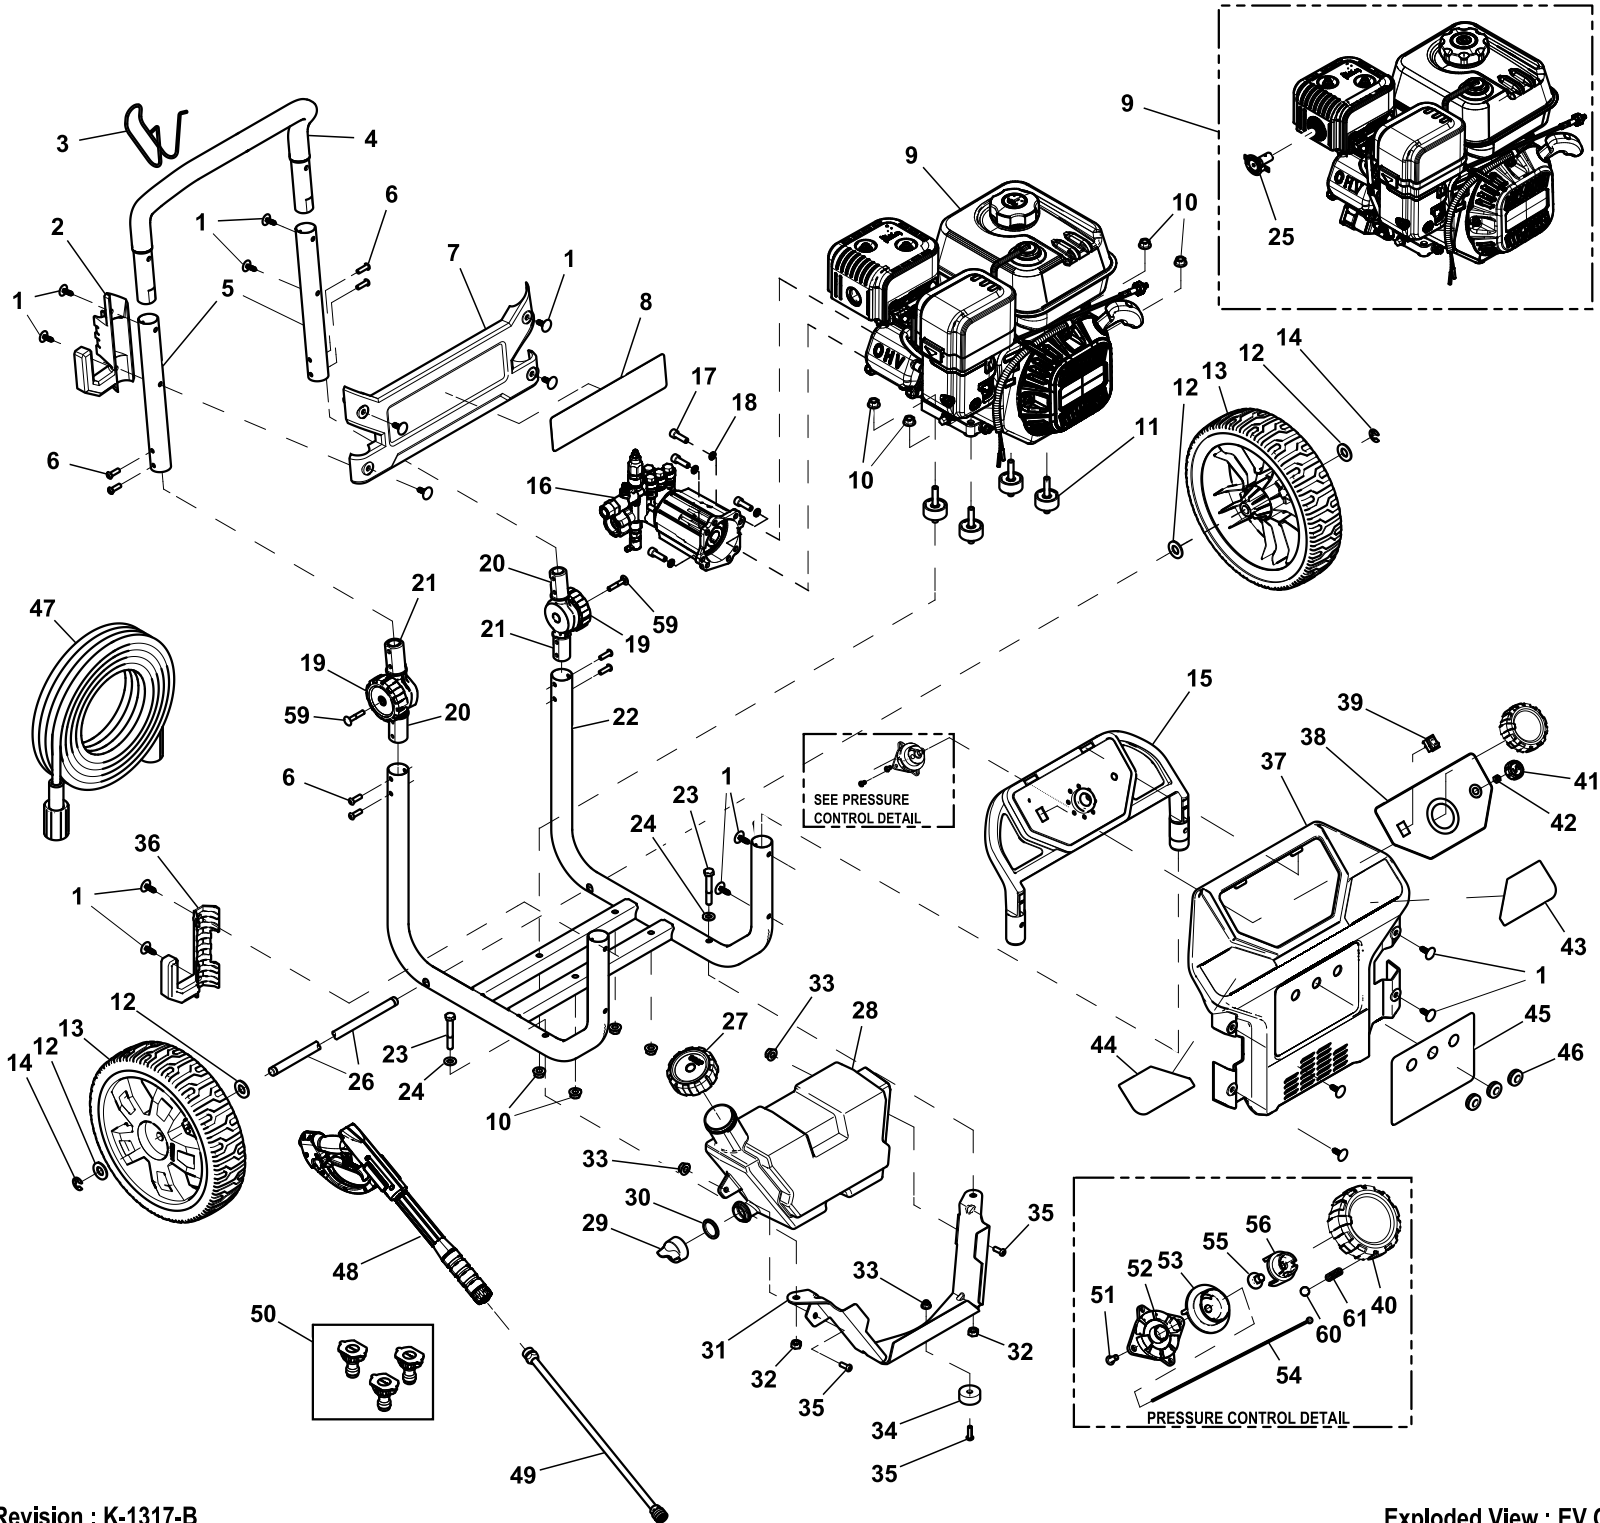

GROUP EV

GROUP EV

ITEM	PART	QTY.	DESCRIPTION
1	0K0435	16	FASTNER, RIBBED SHANK CHRSTM TR
2	0K0044	1	CAP W/GUN-WAND
3	0J3052	1	HOOK-HOSE
4	0K0042	1	HANDLE
5	0J9729	2	TUBE-HANDLE
6	0J1545	8	SCREW BHSP M6 X 19MM
7	0K0041	1	BILLBOARD-UPPER
8	0K0444	1	DECAL HANDLE (3000)
	0K0444A	1	DECAL HANDLE (3100)
9	0K5514	1	ENGINE 212CC G19 EPA3 (3000 & 3100)
	0K5516	1	ENGINE 212CC G19 EPA3 CARB (3000 & 3100)
10	067989	8	NUT HEX FL WHIZ M8-1.25
11	021217	4	VIB MNT 16 X 35 X M8-1.25
12	022304	4	WASHER FLAT 1/2 ZINC
13	0K0256A	2	WHEEL 11" X 2.5" X 0.5"
14	0K0982	2	RING SNAP 1/2 TYPE E
15	0K0046	1	BILLBOARD-LOWER CONTROL
16	0J7764	1	PUMP, AXIAL-2.5GPM 3000PSI
17	0J3315	4	SCREW SHC M8-1.25 X 25 C8.8
18	092479	4	WASHER LOCK M8 RIBBED
19	0J9741	2	CAP-KNOB, HANDLE
20	0J9646	2	HINGE PLATE HANDLE
21	0J9645	2	HINGE PLATE FRAME
22	0J9708	1	WELDMENT TUBE FRAME BLACK
23	0J3317	2	SCREW HHC M8-1.25 X 55 PC8.8
24	022145	2	WASHER FLAT 5/16-M8 ZINC
25	0K1851	1	SPARK ARRESTER (CARB ENGINE ONLY)
26	0J9739	1	AXLE, 1/2" DIA
27	0J9793	1	CAP-CHEMICAL FILL
28	0K0257	1	TANK-CHEMICAL
29	0J9794	1	CAP-DRAIN
30	0K1964	1	GASKET, CAP DRAIN
31	0K1814	1	BRACKET-MOUNTING FOOT, WELDED
32	049820	2	NUT HEX LOCK M8-1.25 NY INS