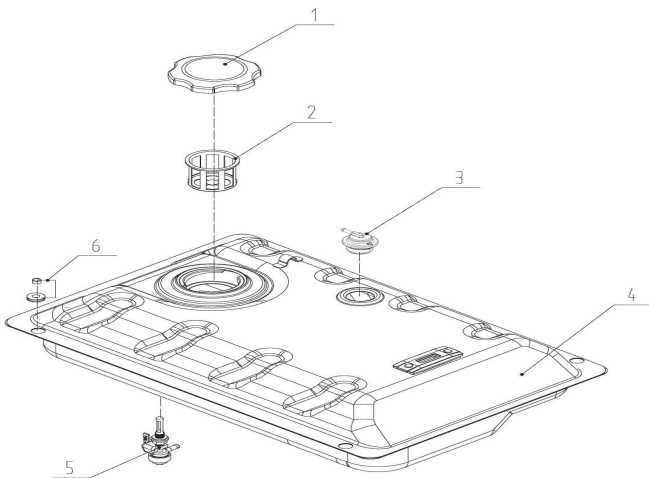

Fuel Tank

Item	Part #	Qty	Description
1	0H0958	1	FUEL TANK CAP
2	0H1326	1	FUEL TANK FILTER
3	0J7921	1	ROLL-OVER VALVE
4	0K14900ST03	1	FUEL TANK WELDMENT
5	0H3384	1	FUEL ON/OFF VALVE
6	0J6679	4	FUEL TANK RUBBER MOUNT