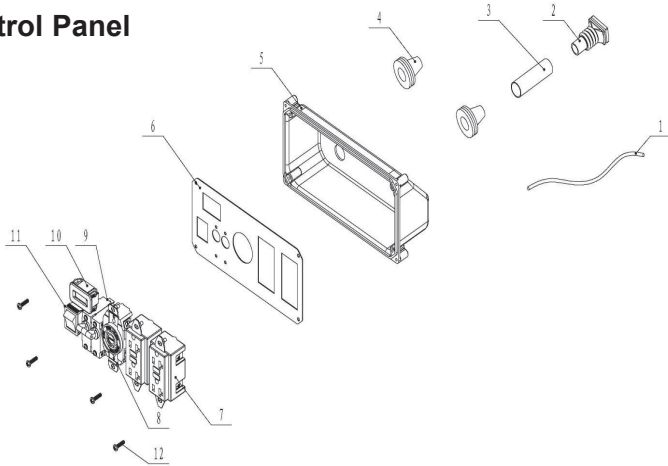

Control Panel

Item	Part #	Qty	Description
1	0K33910127	1	WIRE
2	0K33910128	1	WIRE PROTECTOR BUSHING
3	0K33910129	1	PVC SLEEVING
4	0K33910130	2	TAPER PLUG
5	0K2900	1	CONTROL PANEL REAR COVER
6	0K33920115	1	CONTROL PANEL FACE PLATE
7	0K33920116	2	GFCI OUTLETS
8	0K33910133	1	OUTLET (60HZ-240V)
9	0K33910134	1	CIRCUIT BREAKER
10	0K33910135	1	HOUR METER
11	0H33750287	1	ON-OFF ROCKER SWITCH
12	0K33910136	4	SCREW (ST4.2X15)