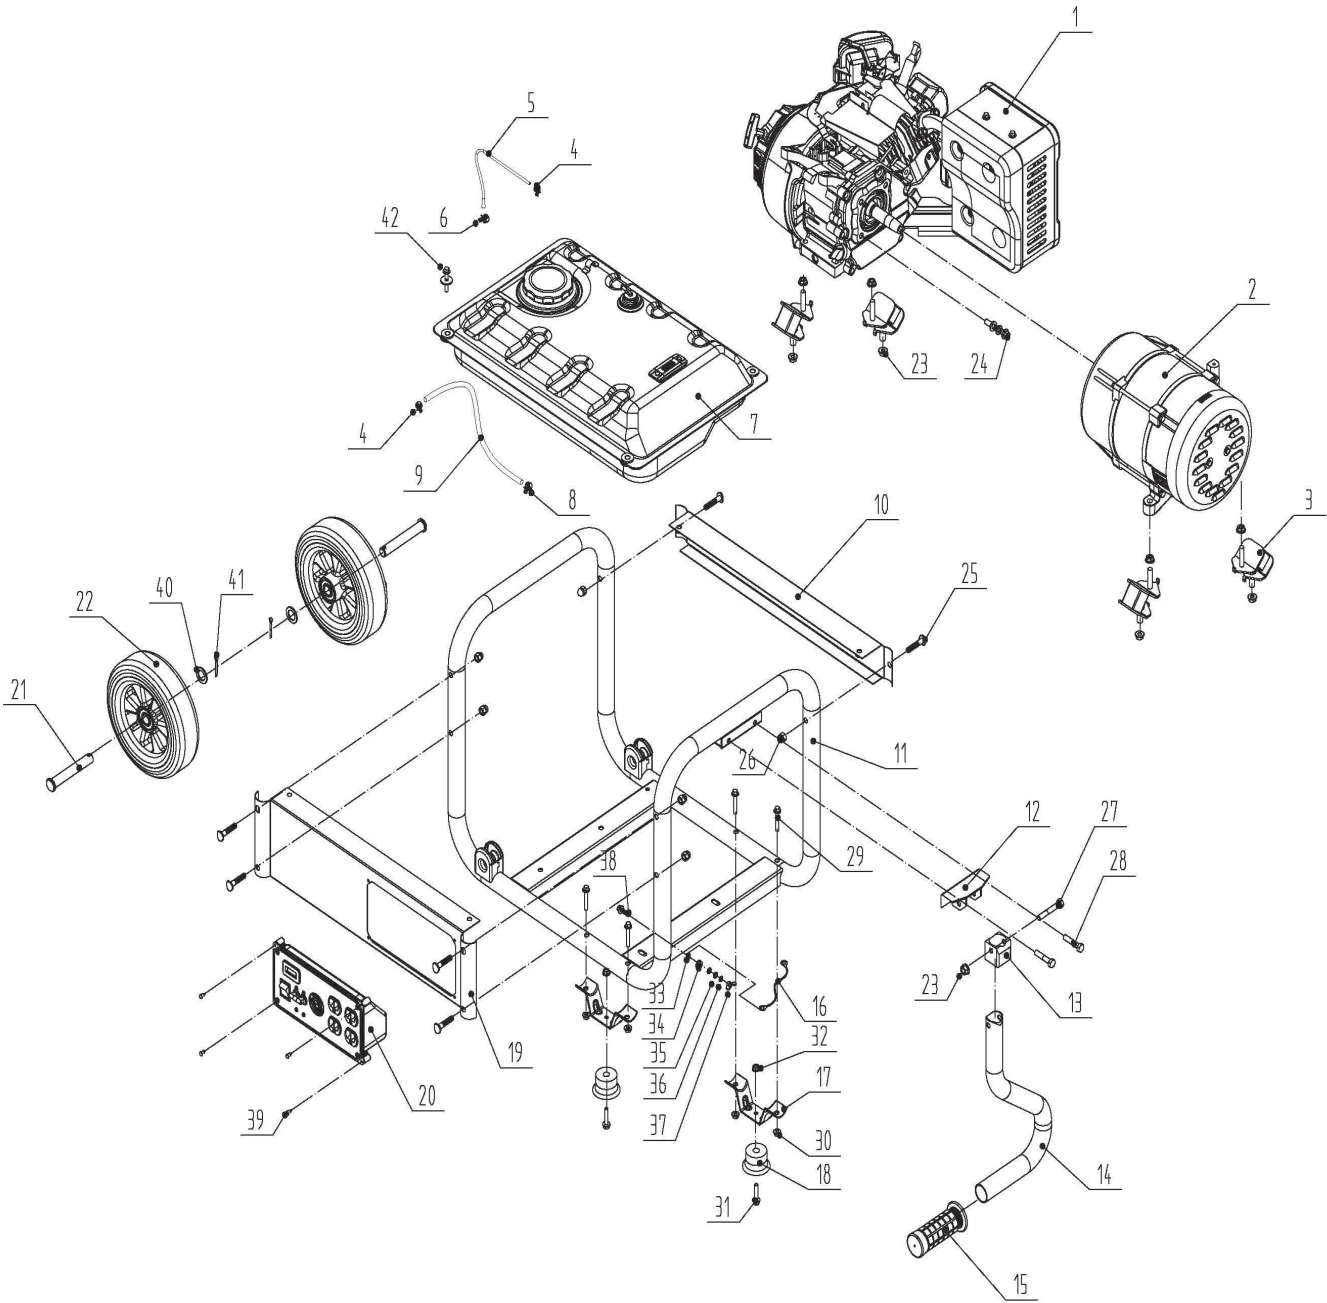

# Parts Manual

**GP3300 208cc** (Model 0068870)

# GP3300

Item	Part #	Qty	Description
1	0K6813	1	ENGINE WITH MUFFLER
2	0K3343	1	ROTOR AND STATOR ASSEMBLY
3	0H3415	4	VIBRATION MOUNT
4	0H33750173	2	HOSE CLAMP
5	0K33910110	1	FUEL HOSE
6	0K33910111	1	HOSE CLAMP
7	0K14890SRV	1	FUEL TANK ASSEMBLY
8	0J08180222	1	HOSE CLAMP
9	0J6626	0.16	FUEL HOSE 4.5MM
10	0K28750ST15	1	FUEL TANK REAR BRACKET
11	0K28710ST15	1	FRAME ASSEMBLY
12	0H3408AST15	1	HANDLE BRACKET
13	0H3396A	1	HANDLE SPACER
14	0H3394AST15	1	HANDLE
15	0J6631A	1	HANDLE GRIP
16	0K33910112	1	GROUND WIRE
17	0J9354AST03	2	FOOT BRACKET
18	0J8836	2	ISOLATOR FOOT
19	0K28720ST15	1	FUEL TANK FRONT BRACKET
20	0K98560110	1	CONTROL PANEL
21	0K2873	2	AXLE

Item	Part #	Qty	Description
22	0H3392	2	WHEEL
23	0J08180243	9	FLANGE NUT (M8)
24	0K33910114	4	FLANGE BOLT (M8X25)
25	0K33910115	6	TANK BRACKET BOLT
26	0K33910116	6	ACORN NUT (M8)
27	0K33910117	1	FLANGE BOLT (M8X55)
28	0H33750248	2	FLANGE BOLT (M8X40)
29	0K33910118	4	FLANGE BOLT (M8X45)
30	0K33910119	4	FLANGE NUT (M8) BLACK
31	0K33910120	2	FLANGE BOLT (M6X28)
32	0K33910121	2	FLANGE NUT (M6) BLACK
33	0J08180249	1	STAR LOCK WASHER
34	0H33750171	1	FLANGE NUT (M6) BLACK
35	0J08180248	2	FLAT WASHER
36	0J08180235	1	SPRING WASHER
37	0K33910122	1	BUTTERFLY NUT (M6)
38	0K33910123	1	FLANGE BOLT (M6X20)
39	0J08180250	4	FILLISTER HEAD SCREW (ST4.2X12)
40	0K33910124	2	FLAT WASHER
41	0K33910125	2	COTTER PIN
42	0K33910126	4	FLANGE BOLT (M8X25) WITH FLAT WASHER

**Control Panel**

Item	Part #	Qty	Description
1	0K33910127	1	WIRE
2	0K33910128	1	WIRE PROTECTOR BUSHING
3	0K33910129	1	PVC SLEEVING
4	0K33910130	2	TAPER PLUG
5	0K2900	1	CONTROL PANEL REAR COVER
6	0K33920115	1	CONTROL PANEL FACE PLATE
7	0K33920116	2	GFCI OUTLETS
8	0K33910133	1	OUTLET (60HZ-240V)
9	0K33910134	1	CIRCUIT BREAKER
10	0K33910135	1	HOUR METER
11	0H33750287	1	ON-OFF ROCKER SWITCH
12	0K33910136	4	SCREW (ST4.2X15)