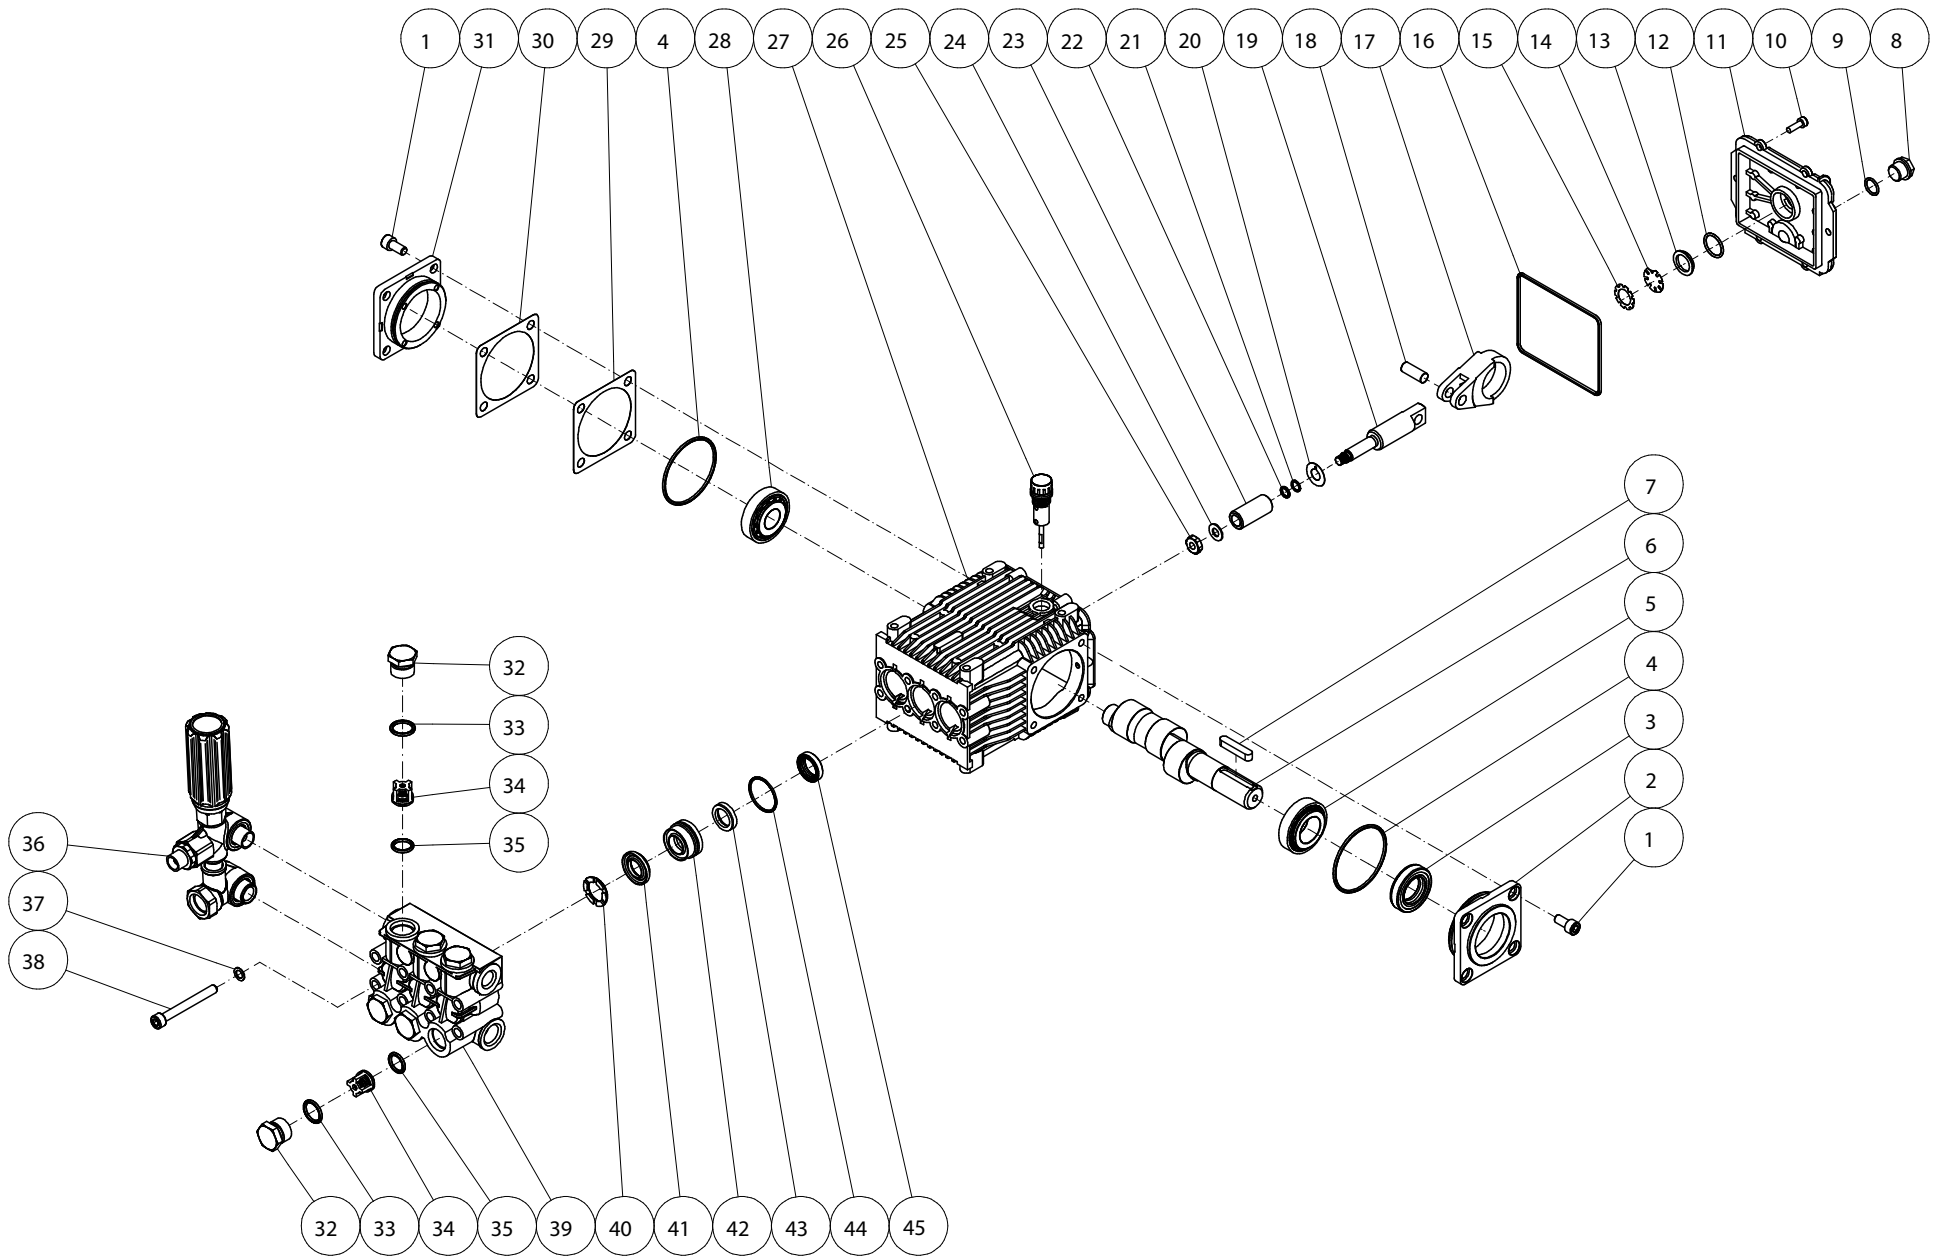

GROUP EV

ITEM	PART	QTY.	DESCRIPTION
1	0J8607	8	SHCS-GR12.9 M8-1.25PX16MM BLK
2	0J8620	1	PUMP - SHAFT COVER
3	0J8597	1	SEAL - OIL
4	0J8584	2	O-RING
5	-	1	ROLLER BEARING
6	0J8637	1	PUMP-CRANKSHAFT
7	0J8617	1	KEY - PUMP
8	0J8614	1	PLUG - BRASS
9	0J8581	1	O-RING
10	0J8608	6	HSHCS-TCEI GR8.8 M5-0.8PX16MM
11	0J8632	1	PUMP - COVER CRANKCASE
12	0J8582	1	O-RING
13	0J8618	1	OIL SIGHT GLASS
14	0J8633	1	PUMP - REFLECTOR - OIL
15	0J8619	1	SPRING RETAINR-OIL SIGHT GLASS
16	0J8588	1	O-RING
17	0J8634	3	PUMP-CONNECTING ROD-ALUMINUM
18	0J8621	3	PUMP - PISTON PIN
19	0J8622	3	PUMP - PLUNGER ROD
20	0J8623	3	PUMP-SLINGER WASHER
21	0J8589	3	BACKUP RING
22	-	3	O-RING
23	0J8624	3	PUMP - PISTON CERAMIC
24	0J8598	3	SEAL-WASHER/GASKET
25	0J8611	3	NUT - M8-1.25P X 15MM
26	0J8615	1	OIL DIPSTICK
27	0J8639	1	PUMP CRANKCASE
28	0J8640	1	NON DRIVEN TAP ROLLER BEARING
29	0J8627	(1-3)	PUMP - SHIM
30	0J8626	(1-3)	PUMP - SHIM
31	0J8625	1	PUMP-BEARING CAP/SUPPORT
32	0J8616	6	CAP - VALVE - BRASS
33	0J8580	6	O-RING
34	0J8636	6	COMPLETE VALVE
35	-	6	O-RING
36	0J8569	1	UNLOADER-COMPLETE
37	0J8609	8	LOCKWASHER-ZI M8 SERR. CURVE
38	0J8606	8	HSH-ZI GR8.8 M8-1.25P X 70MM
39	0J8638	1	PUMP - MANIFOLD - BRASS
40	0J8631	3	PUMP - SUPPORT RING
41	0J8630	3	PUMP - V-PACKING
42	0J8629	3	PUMP - PACKING RETAINER
43	0J8628	3	PUMP - LOW PSI SEAL
44	0J8585	3	O-RING
45	0J8635	3	OIL SEAL
-	0J8643	1	KIT - HIGH PRESSURE SEAL
-	0J8649	1	KIT - SUPPORT RING
-	0J8650	1	KIT-VALVES (1750 RPM PUMPS)
-	0J8651	1	KIT-OIL SEALS
-	0J8652	1	KIT-PISTON