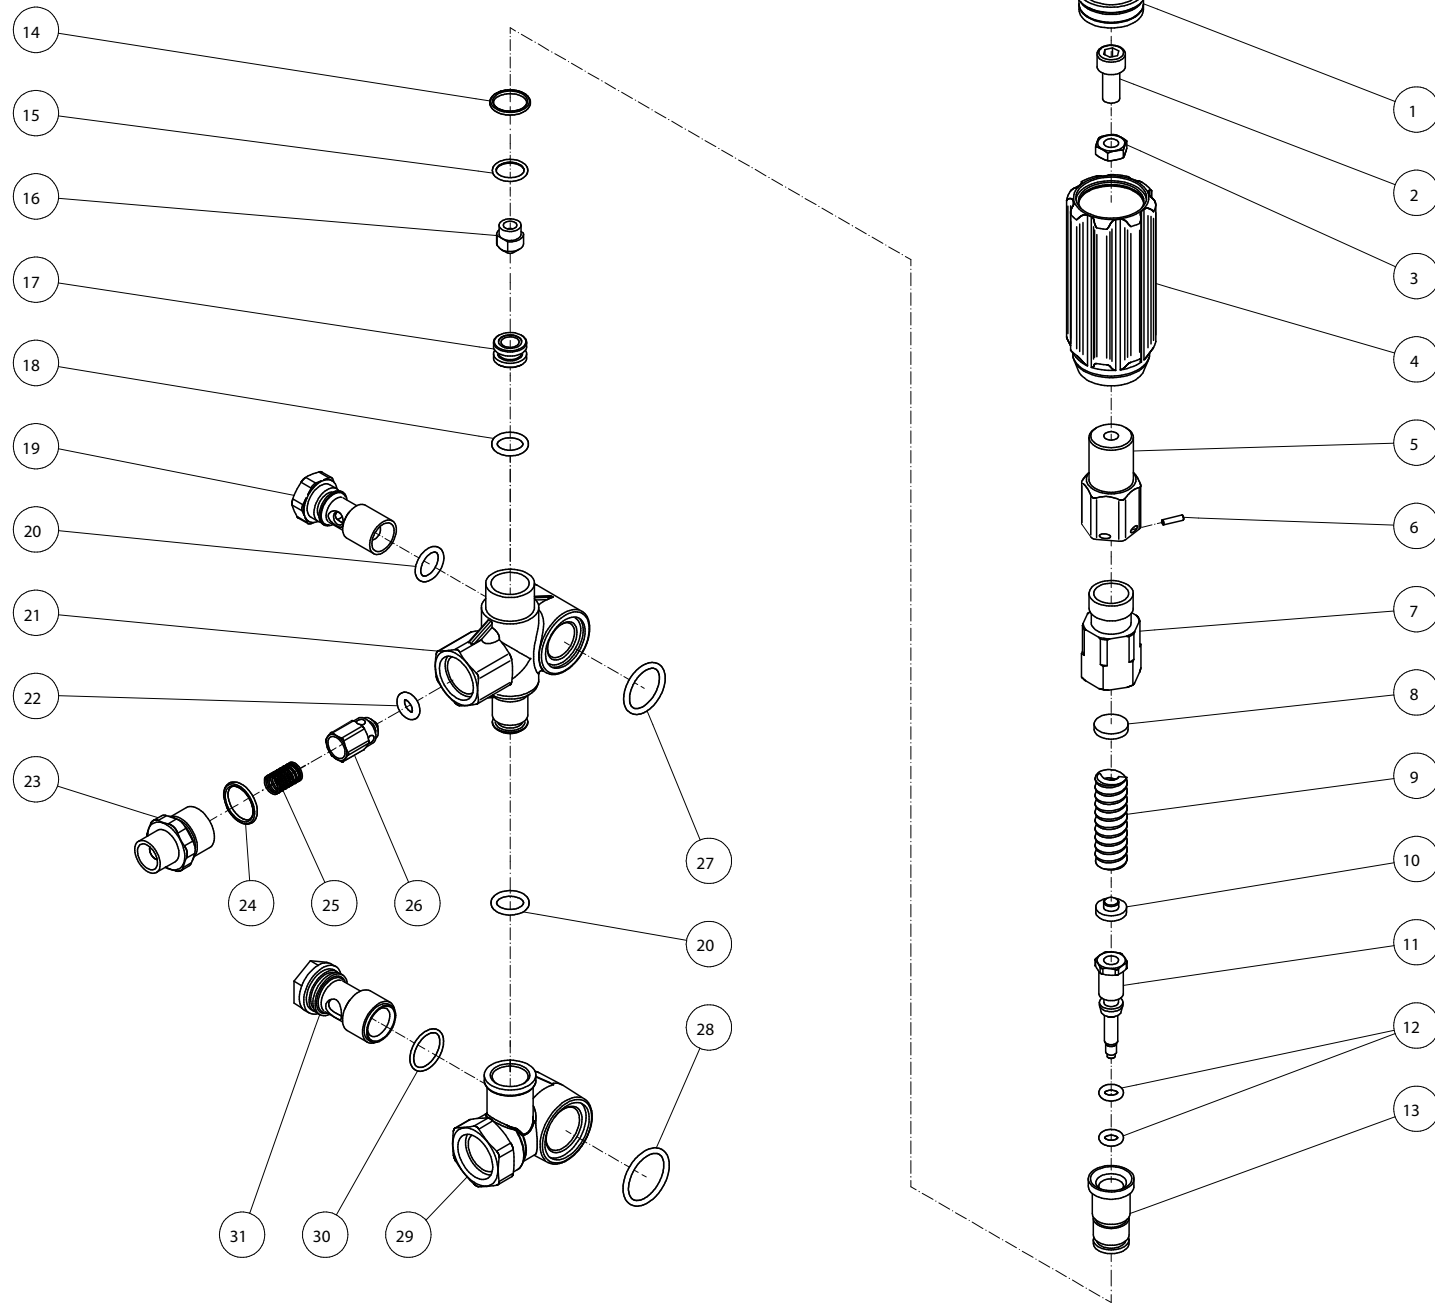

GROUP EV

GROUP EV

ITEM	PART	QTY.	DESCRIPTION
1	OJ8552	1	UNLOADER CAP - BLACK
2	OJ8605	1	HSH-ZI GR8.8 M8-1.25P X 25MM
3	OJ8610	1	HEX NUT-ZI GR8 M8-1.25P X 5MM
4	OJ8551	1	UNLOADER KNOB - BLACK
5	OJ8554	1	UNLOADER - ADJUSTMENT BARREL
6	OJ8555	1	UNLOADER PIN - STAINLESS
7	OJ8570	1	SPRING GUIDE
8	OJ8559	1	UPPER PLATE
9	OJ8642	1	SPRING - UNLOADER
10	OJ8571	1	LOWER PLATE
11	OJ8560	1	PISTON - UNLOADER
12	OJ8594	2	O-RING
13	OJ8561	1	PISTON GUIDE - UNLOADER
14	OJ8592	1	O-RING
15	OJ8590	1	O-RING
16	OJ8562	1	BY-PASS JET - UNLOADER
17	OJ8563	1	SEAT S.S. - UNLOADERER
18	OJ8595	1	O-RING
19	OJ8556	1	BANJO BOLT - 3/8-19BSPSS
20	OJ8586	2	O-RING
21	OJ8564	1	UNLOADER BODY
22	OJ8591	1	O-RING
23	OJ8579	1	ADAPTOR NIPPLE
24	OJ8583	1	O-RING
25	OJ8641	1	SPRING - UNLOADER CHECK VALVE
26	OJ8553	1	UNLOADER CHECK VALVE
27	OJ8596	1	O-RING
28	OJ8593	1	O-RING
29	OJ8568	1	BYPASS HOUSING - 1/2" G
30	OJ8587	1	O-RING
31	OJ8557	1	BANJO BOLT - 1/2-14BSP
	OJ8711	1	UNLOADER REPAIR KIT (NOT SHOWN)