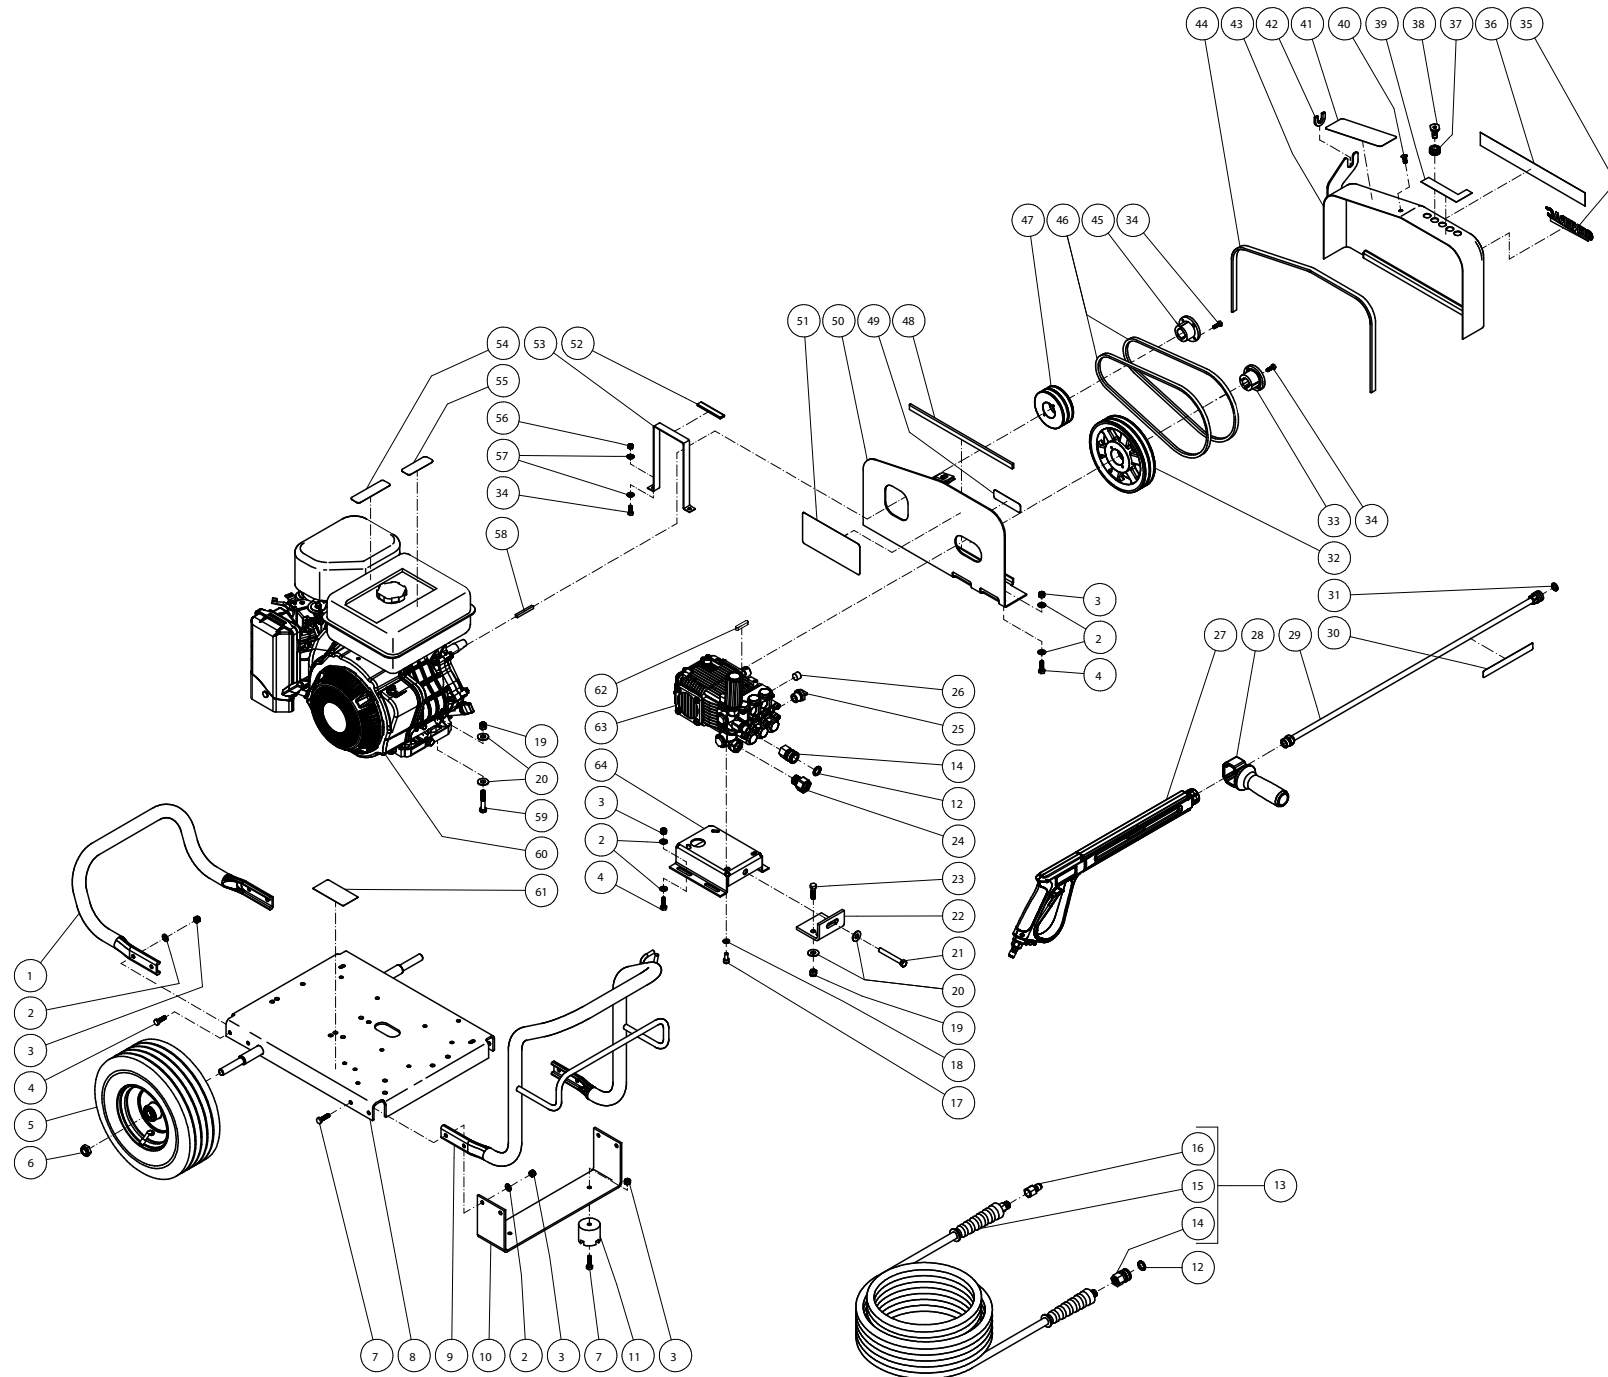

GROUP EV

ITEM	PART	QTY.	DESCRIPTION
1	0J8607	8	SHCS-GR12.9 M8-1.25PX16MM BLK
2	0J8620	1	PUMP - SHAFT COVER
3	0J8597	1	SEAL - OIL
4	0J8584	2	O-RING
5	-	1	ROLLER BEARING
6	0J8637	1	PUMP-CRANKSHAFT
7	0J8617	1	KEY - PUMP
8	0J8614	1	PLUG - BRASS
9	0J8581	1	O-RING
10	0J8608	6	HSHCS-TCEI GR8.8 M5-0.8PX16MM
11	0J8632	1	PUMP - COVER CRANKCASE
12	0J8582	1	O-RING
13	0J8618	1	OIL SIGHT GLASS
14	0J8633	1	PUMP - REFLECTOR - OIL
15	0J8619	1	SPRING RETAINR-OIL SIGHT GLASS
16	0J8588	1	O-RING
17	0J8634	3	PUMP-CONNECTING ROD-ALUMINUM
18	0J8621	3	PUMP - PISTON PIN
19	0J8622	3	PUMP - PLUNGER ROD
20	0J8623	3	PUMP-SLINGER WASHER
21	0J8589	3	BACKUP RING
22	-	3	O-RING
23	0J8624	3	PUMP - PISTON CERAMIC
24	0J8598	3	SEAL-WASHER/GASKET
25	0J8611	3	NUT - M8-1.25P X 15MM
26	0J8615	1	OIL DIPSTICK
27	0J8639	1	PUMP CRANKCASE
28	0J8640	1	NON DRIVEN TAP ROLLER BEARING
29	0J8627	(1-3)	PUMP - SHIM
30	0J8626	(1-3)	PUMP - SHIM
31	0J8625	1	PUMP-BEARING CAP/SUPPORT
32	0J8616	6	CAP - VALVE - BRASS
33	0J8580	6	O-RING
34	0J8636	6	COMPLETE VALVE
35	-	6	O-RING
36	0J8569	1	UNLOADER-COMPLETE
37	0J8609	8	LOCKWASHER-ZI M8 SERR. CURVE
38	0J8606	8	HSH-ZI GR8.8 M8-1.25P X 70MM
39	0J8638	1	PUMP - MANIFOLD - BRASS
40	0J8631	3	PUMP - SUPPORT RING
41	0J8630	3	PUMP - V-PACKING
42	0J8629	3	PUMP - PACKING RETAINER
43	0J8628	3	PUMP - LOW PSI SEAL
44	0J8585	3	O-RING
45	0J8635	3	OIL SEAL
-	0J8643	1	KIT - HIGH PRESSURE SEAL
-	0J8649	1	KIT - SUPPORT RING
-	0J8650	1	KIT-VALVES (1750 RPM PUMPS)
-	0J8651	1	KIT-OIL SEALS
-	0J8652	1	KIT-PISTON