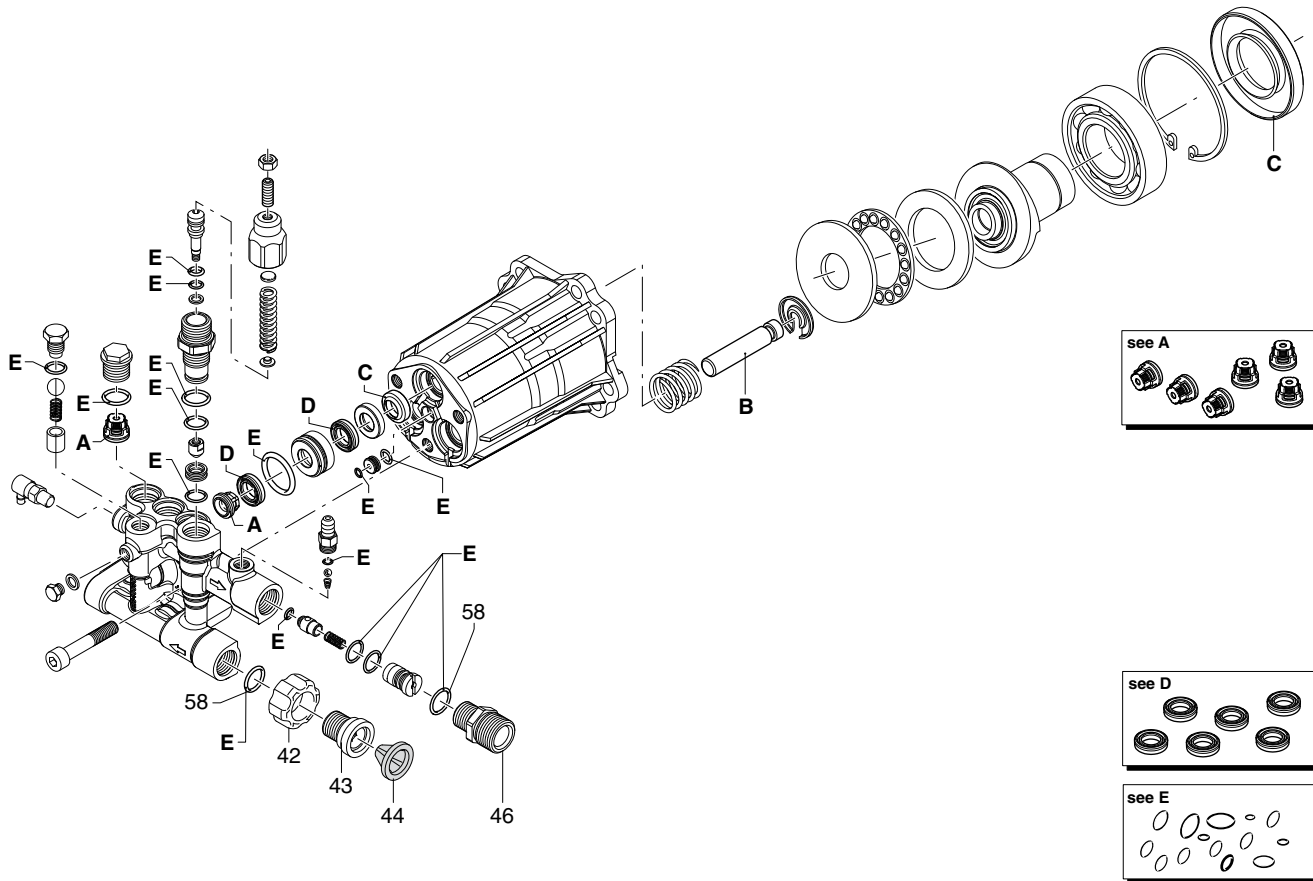

POWER WASHER PUMP, AXIAL-2.5GPM 3000 PSI – REPLACEMENT PARTS

REF. #	Generac Part #	QTY	Description
	OJ7764	1	PUMP, AXIAL-2.5GPM 3000PSI
42	0H95650120	1	FITTING, SUCTION
43	0H95650121	1	FITTING, SUCTION
44	0H95650122	1	FILTER
46	0H95650123	1	FITTING, OUTLET
58	0H95650124	2	O-RING
64	0H9570	1	VALVE ASSY., THERMAL RELIEF

REF. #	Generac Part #	QTY	Description
A	OJ04790110	1	KIT, VALVE
D	OJ04790113	1	KIT, WATER SEALS
E	OJ77640110	1	KIT, O-RINGS
	0H95650116	1	KIT, UNLOADER (NOT SHOWN)

GENERAC®

Generac Power Systems, Inc.
 S45 W29290 Hwy. 59
 Waukesha, WI 53189
 1-888-GENERAC (1-888-436-3722)