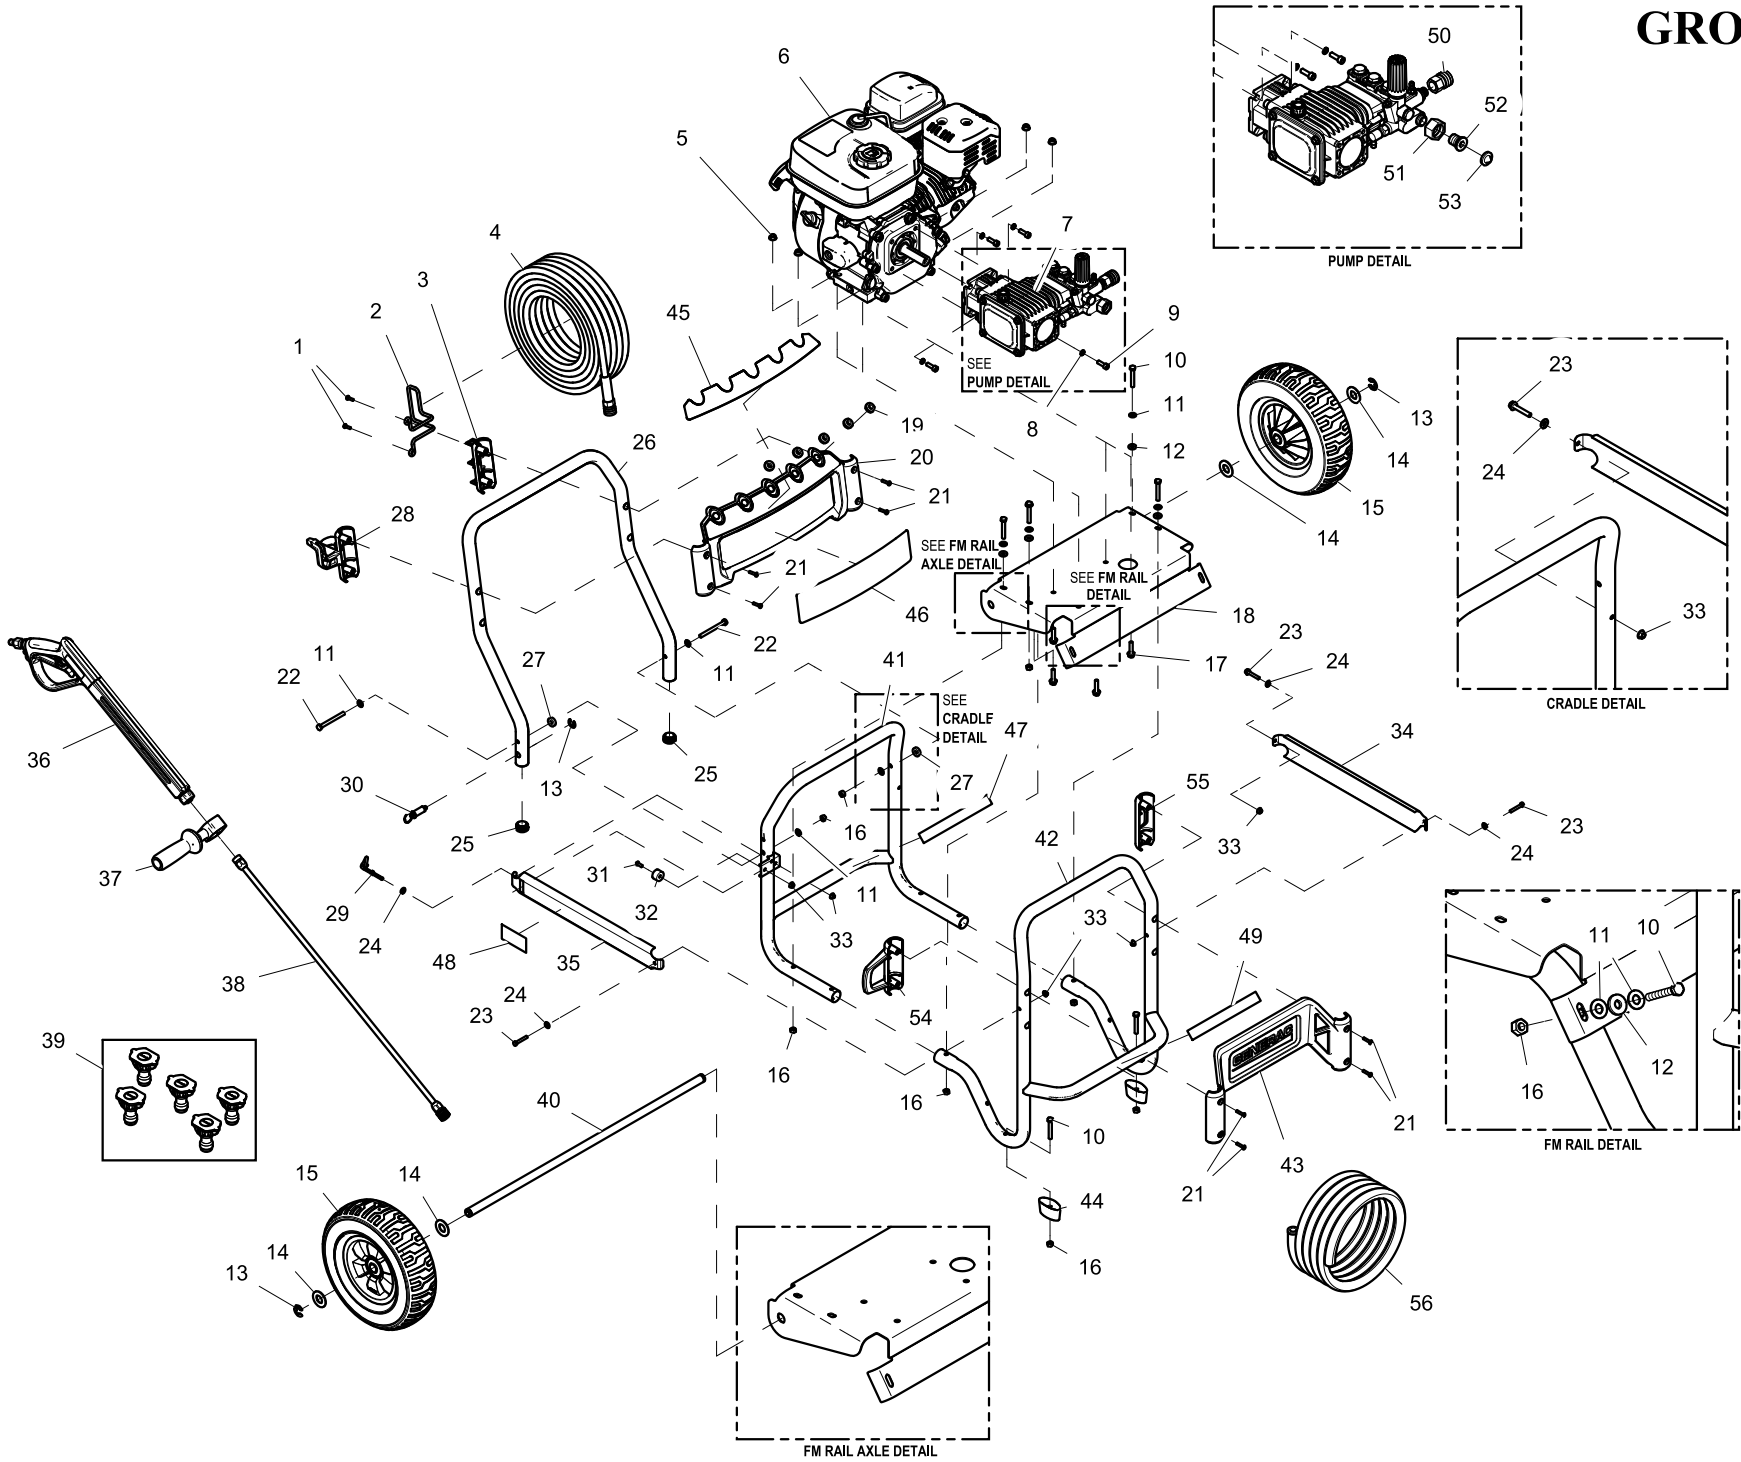

# GROUP EV

ITEM	PART	QTY.	DESCRIPTION
1	0J1545	2	SCREW BHSP M6-2.5 X 19MM
2	0J0211	1	HOOK GP HOSE
3	0H9637	1	BILLBOARD CAP W/HOSE HOOK GP
4	0K1775A	1	HOSE 3/8" X 35' W/QC DISK
5	067989	4	NUT HEX FL WHIZ M8-1.25
6	0K1043	1	ENGINE 212CC
	0K1044	1	ENGINE 212CC CARB
	0K2292	1	ENGINE 212CC (INT)
7	0J0172	1	PUMP, TRIPLEX
8	092479	4	WASHER LOCK M8 RIBBED
9	0J4188	4	SCREW SHC M8-1.25 X 18 C8.8 ZP
10	0J3317	8	SCREW HHC M8-1.25X55 8.8 BL ZP
11	022145	12	WASHER FLAT 5/16-M8 ZINC
12	0D4417	6	WASHER,RUBBER 1/4" X 1/8" THK
13	0J2686	3	RING, SNAP - 5/8" TYPE E
14	022247	4	WASHER FLAT 5/8 ZINC
15	0H9589	2	WHEEL 10" DIA X 3"
16	049820	10	NUT HEX LOCK M8-1.25 NY INS
17	089230	4	SCREW HHFC M8-1.25 X 35 G8.8
18	0J8104	1	FRAME RAIL-ENGINE SM GP
19	0J3079	5	GROMMET-NOZZLE
20	0J0673	1	BILLBOARD-UPPER SM GP SERIES
21	0J1544	8	SCREW BHSP M6-2.5 X 25MM
22	061906	2	SCREW HHC M8-1.25 X 85 C8.8
23	051753	3	SCREW HHC M6-1.0 X 40 C8.8 FTH
24	022473	4	WASHER FLAT 1/4-M6 ZINC
25	0H9731	2	TUBE END CAP - 1-1/4" OD TUBE
26	0J0668	1	TUBE-SM GP HANDLE
27	0J0688	2	WASHER .325 X .875 X .25 NYLON
28	0J0141	1	BILLBOARD CAP W/GUN HOOK
29	0J2422	1	ASSY-WIRE PULL START CORD
30	0J0050	1	PULL PIN ASSEMBLY
31	0J5086	1	SCREW BHSC M6-1.0 X 20 ZP
32	0J5254	1	BUMPER-HANDLE STOP
33	0E8388	5	NUT HEX FL WHIZ M6-1.0
34	0J5155A	1	BRACKET-SIDE W/O CUTOUT SM
35	0J5155B	1	BRACKET-SIDE W/CUTOUT SM
36	0J7554	1	GUN ASSY W/RIBS
37	0J1052	1	GUN SUPPORT HANDLE
38	0H9640A	1	LANCE ASSY-20" LONG SS
39	0H9617B	1	KIT-NOZZLE (3100 PSI)
40	0H9603D	1	AXLE, 5/8" DIA
41	0J0665	1	WLDMNT, SM GP TUBE FRAME RR
42	0J0664	1	WLDMNT, SM GP TUBE FRAME FT
43	0J0674	1	BILLBOARD-LOWER SM GP SERIES
44	0G9055A	2	FOOT
45	0K1436	1	DECAL-NOZZLE ID SM GP SERIES
46	0K1438	1	DECAL-GENERAC SM GP SERIES
47	0J3376	1	DECAL QUICK START GP
48	0J3452	1	DECAL-ON/OFF
49	0J3375	1	DECAL QUICK START GP
50	0H9568	1	COUPLING-FEMALE QDISK
51	0J1445	1	NUT-GARDEN HOSE INLET
52	0J1443	1	NIPPLE-GARDEN HOSE INLET
53	0J1444	1	SCREEN-GARDEN HOSE INLET
54	0J0140	1	BILLBOARD CAP W/WAND HOOK GP
55	0J0139	1	BILLBOARD CAP W/O HOOK GP
56	0J5710	1	DETERGENT HOSE AND FILTER