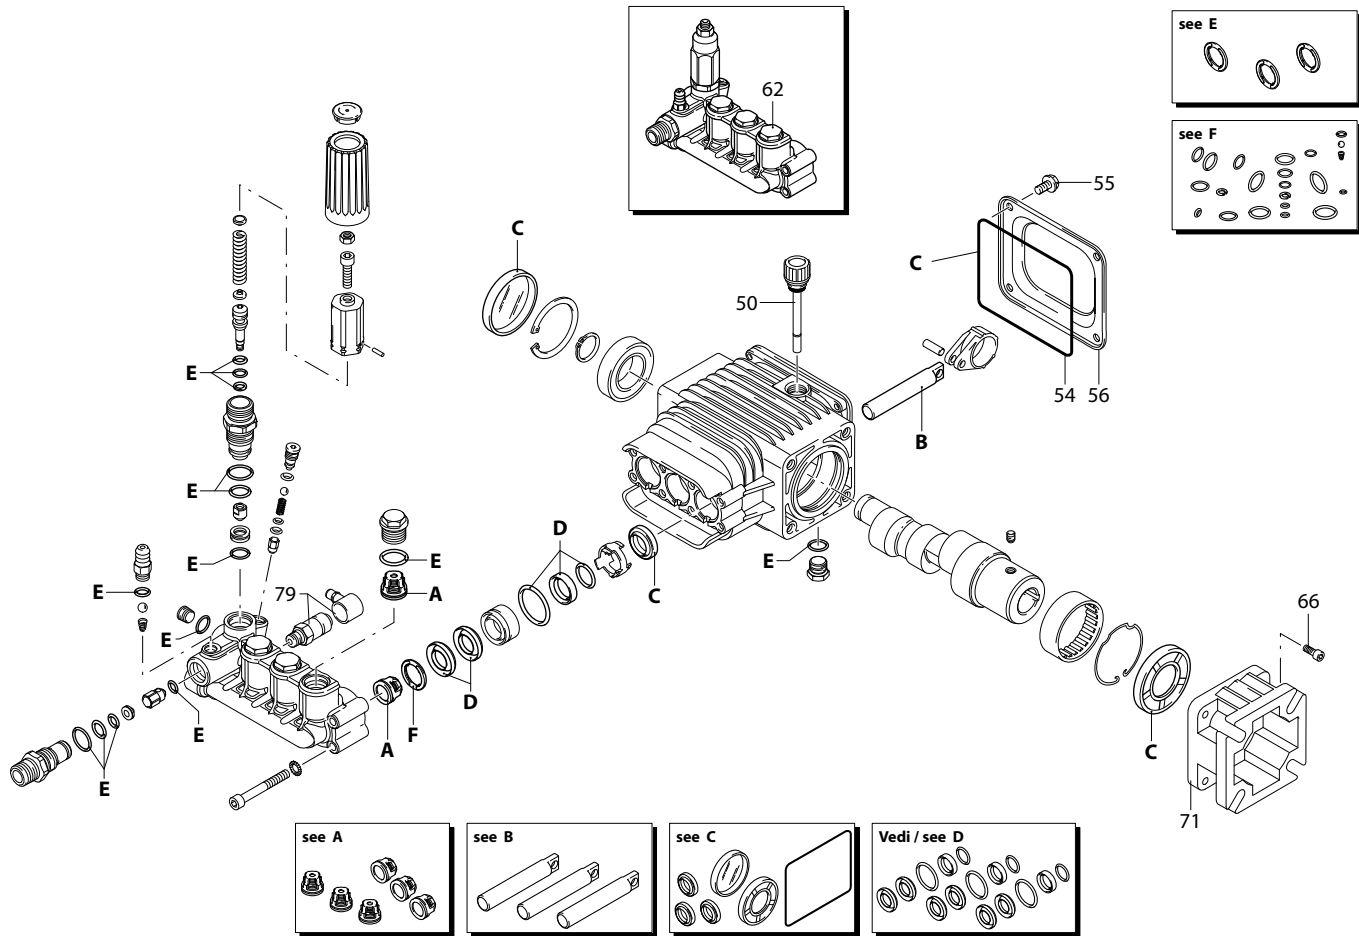

POWER WASHER PUMP, TRIPLEX-3GPM, 3100 PSI – REPLACEMENT PARTS

REF. #	Generac Part #	QTY	Description
	OJ0172	1	COMPLETE PUMP, TRIPLEX-3GPM, 3100 PSI
50	0H95660120	1	CAP, OIL
54	0H95660121	1	GASKET
55	0H95660122	4	SCREW, M6x12
56	0H95660123	1	COVER, REAR
62	0H95660124	1	PUMP HEAD, PRE-ASSY.
66	0H95660125	4	SCREW, M8x20
71	OJ01720110	1	FLANGE, GAS ENGINE
79	0H9570	1	VALVE ASSY., THERMAL RELIEF

REF. #	Generac Part #	QTY	Description
A	0H95660110	1	KIT, VALVE
B	0H95660111	1	KIT, PISTON
C	0H95660112	1	KIT, OIL SEALS
D	0H95660113	1	KIT, WATER SEALS
E	0H95660114	1	KIT, O-RINGS
F	0H95660115	1	KIT, SUPPORT RINGS
	0H95660116	1	KIT, UNLOADER (NOT SHOWN)