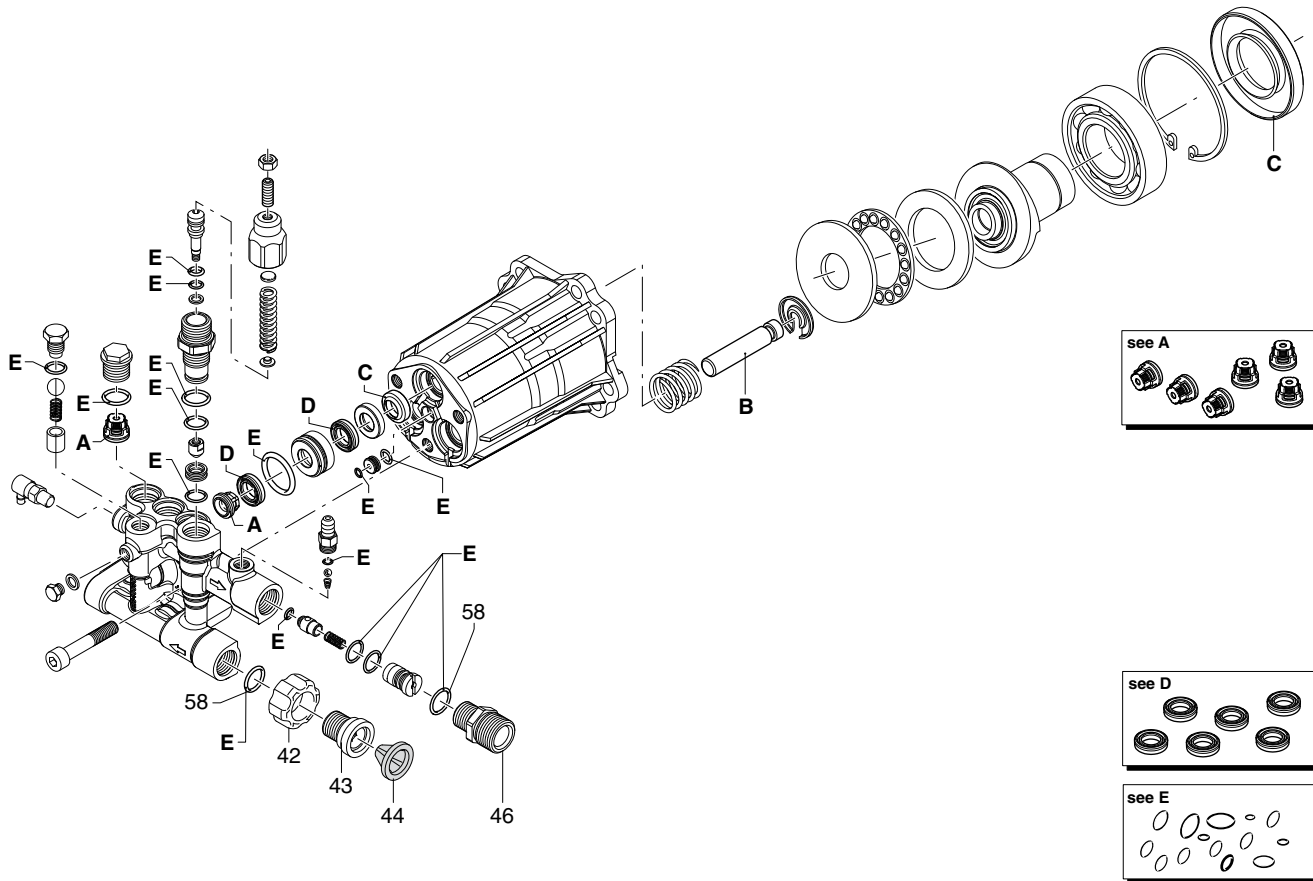

# POWER WASHER PUMP, AXIAL-2.5GPM 3000 PSI – REPLACEMENT PARTS

REF. #	Generac Part #	QTY	Description
	OJ7764	1	PUMP, AXIAL-2.5GPM 3000PSI
42	0H95650120	1	FITTING, SUCTION
43	0H95650121	1	FITTING, SUCTION
44	0H95650122	1	FILTER
46	0H95650123	1	FITTING, OUTLET
58	0H95650124	2	O-RING
64	0H9570	1	VALVE ASSY., THERMAL RELIEF

REF. #	Generac Part #	QTY	Description
A	OJ04790110	1	KIT, VALVE
D	OJ04790113	1	KIT, WATER SEALS
E	OJ77640110	1	KIT, O-RINGS
	0H95650116	1	KIT, UNLOADER (NOT SHOWN)

**GENERAC®**

Generac Power Systems, Inc.  
 S45 W29290 Hwy. 59  
 Waukesha, WI 53189  
 1-888-GENERAC (1-888-436-3722)