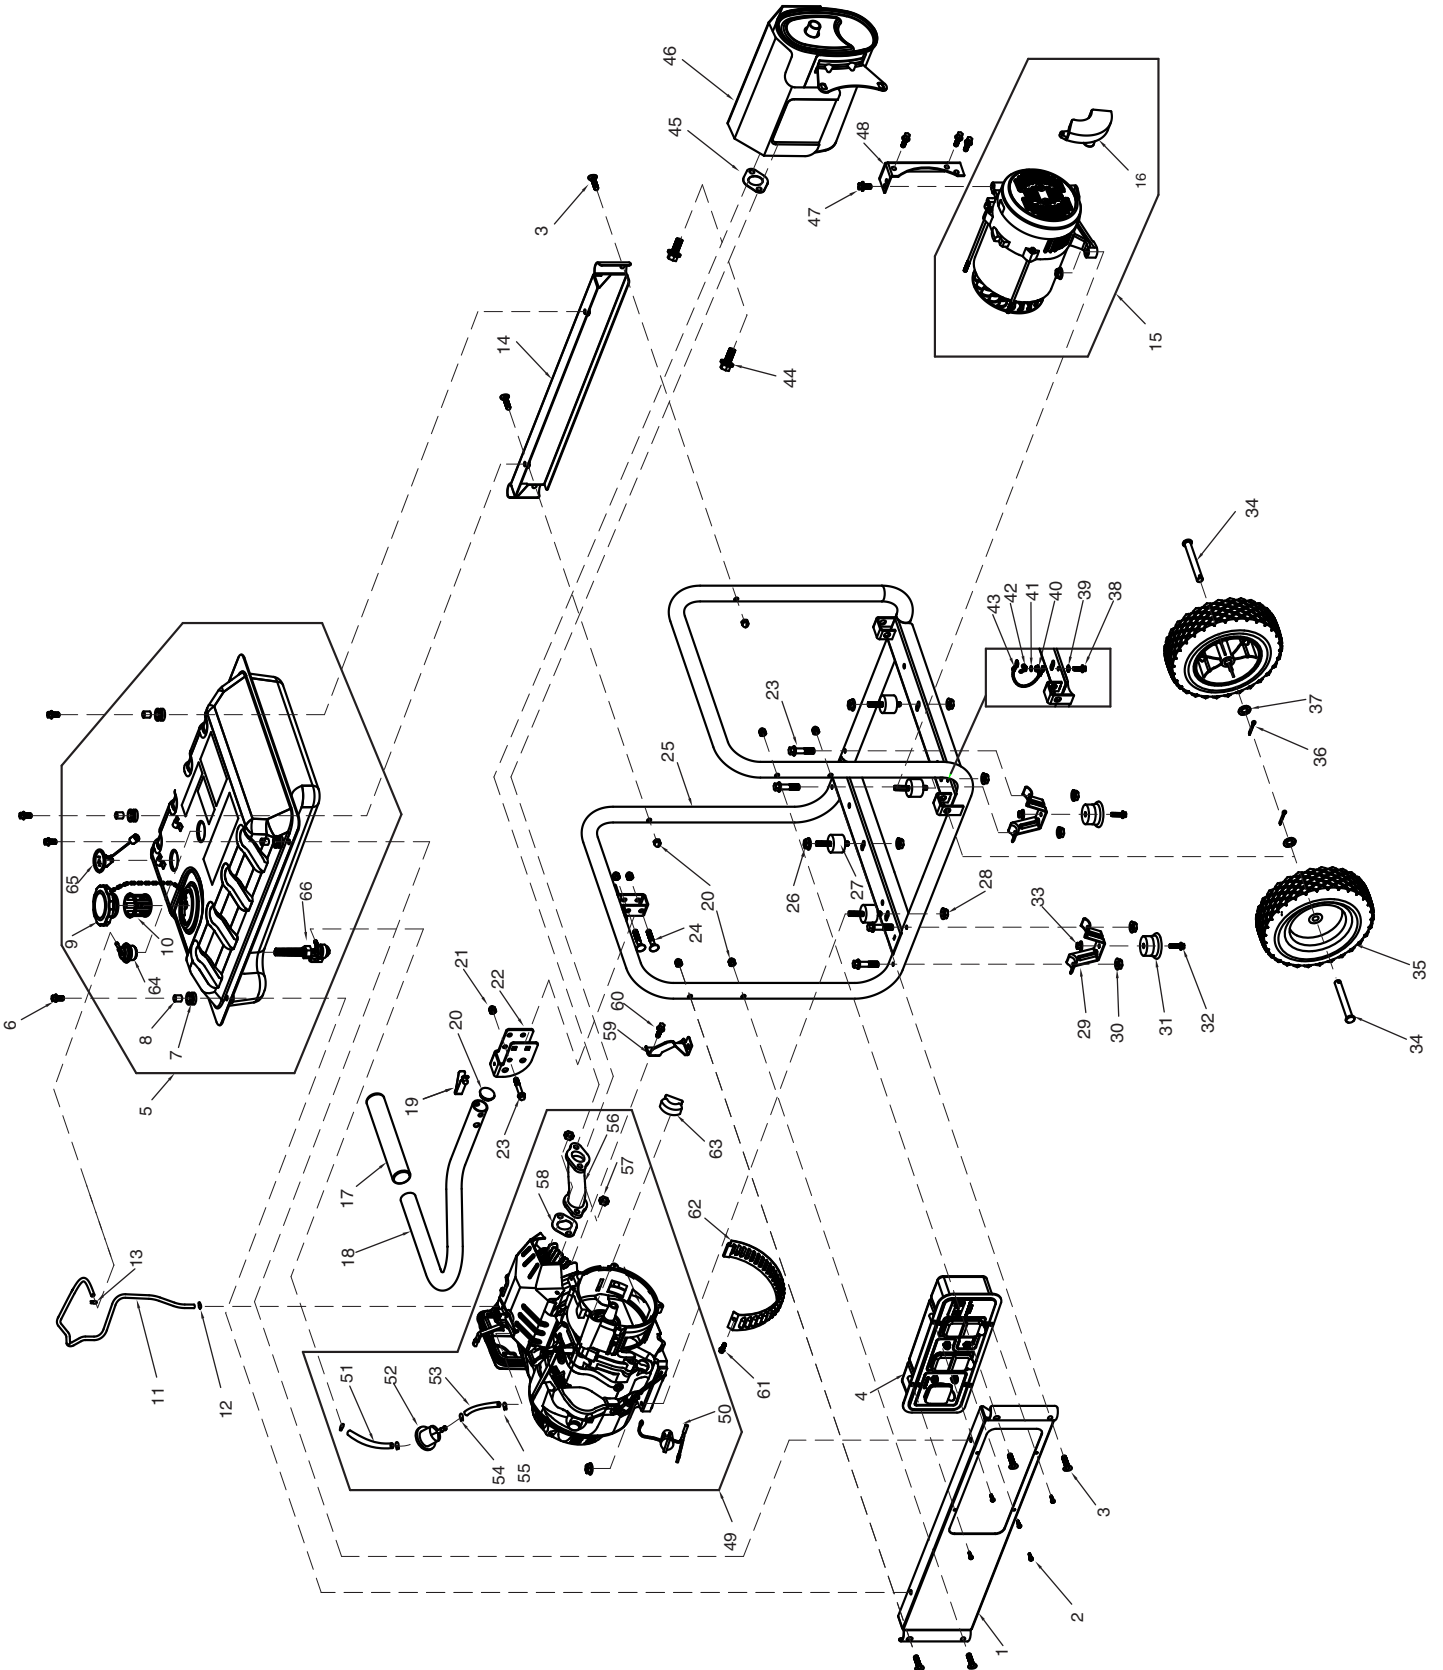

Parts Manual

GP5500kW 389CC (Model 0059396)

First unit begins with serial number 7026058A

NOTICE!

The information in this manual is known to be accurate as of the date of release shown on the cover. However, engineering changes can occur without notice. To obtain the proper parts, please be sure to use the serial number of the unit being serviced when ordering from this manual. Always refer to any parts notes and changes before ordering. All other parts not shown in this manual can be found on Generac's exploded view drawings online on GENservice at www.generac.com.

www.generac.com or 1-888-436-3722

GP5500

Item	Part #	Qty	Description
1	0H97480ST03	1	FRAME RAIL PAINT: BLACK
2	0G8382	8	SCREW PPPH #8-16 X .66" BZC
3	0H1780	6	CURVED HEAD M8-1.25 X 41MM LNG
4	0H9775D	1	CONTROL PANEL ASSY.
5	0H7510A0SRV	1	FUEL TANK ASSY. 7 GAL
6	0E9507C	4	SCREW HHFC M8-1.25 X 20 W/M10
7	0H1411B	4	RUBBER MOUNT,10.3 ID X 11 HGT
8	0H1610A	4	ANTI-CRUSH 10.8OD 9ID 10LG
9	0H0958	1	FUEL CAP
10	0H1326	1	FUEL FILTER
11	0K0091	1	HOSE FORMED ROV-AIRBOX GP EPA
12	0J35220173	1	LOOP, TUBE (CLAMP)
13	0J35220174	1	LOOP, TUBE (CLAMP)
14	0H9749AST03	1	BACK RAIL PAINT: BLACK
15	0J8363	1	ALTERNATOR ASSY. 5.5kW
16	0H2579B	1	AVR
17	0G8442C113	1	HANDLE GRIP
18	0H97560ST15	1	HANDLE
19	0G5442	1	SNAP BUTTON - .437" DIA. HEAD
20	0H9760	1	PLUG
21	0H1782	9	CAP NUT LOCKING M8
22	0H97670ST15	1	BRACKET
23	0B1214	5	BOLT M8X45
24	0H1781	2	CARRIAGE HEAD BOLT M8X46
25	0H97620ST15	1	ASSEMBLY FRAME GP5-6.5KW PS
26	0G84420107	4	NUT M10
27	0H1783	4	VIB MOUNT RUBBER
28	067989	4	NUT M8
29	0K0097	2	FRAME, BENT FOOT
30	0K0098	4	NUT M8
31	0K0099	2	RUBBER FOOT